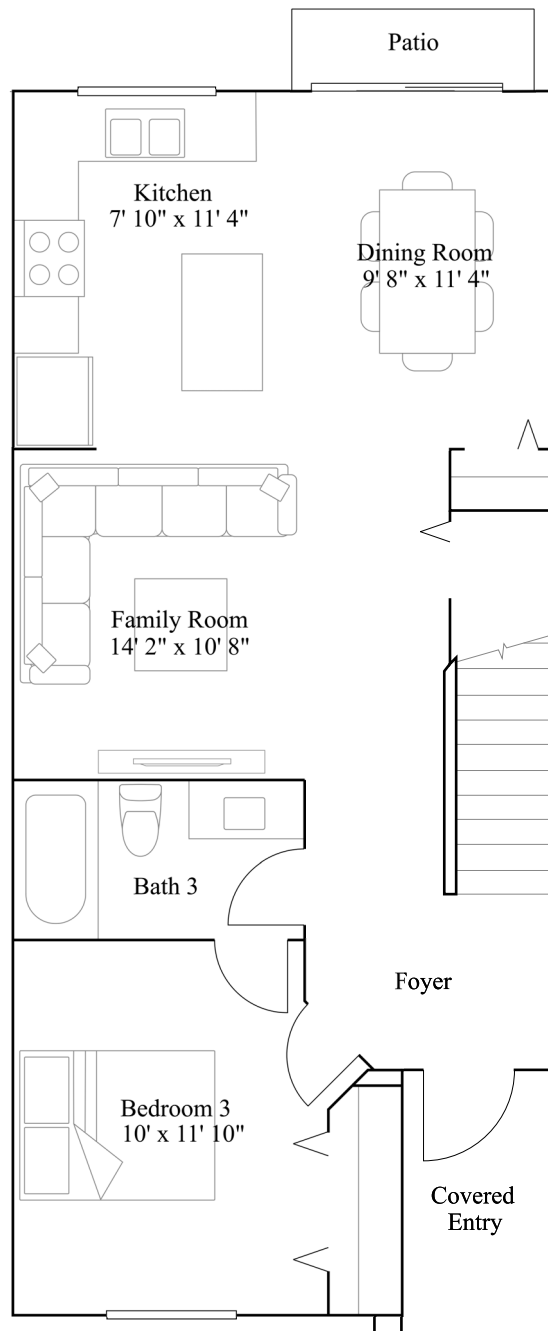

Azure

Horizon Collection

1,330 sq. ft.
2-story
3 bed · 3 ba
0 car garage

Exterior AI

Azure

Horizon Collection

1,330 sq. ft.
2-story
3 bed · 3 ba
0 car garage

1st Floor

Azure

Horizon Collection

1,330 sq. ft.
2-story
3 bed · 3 ba
0 car garage

2nd Floor