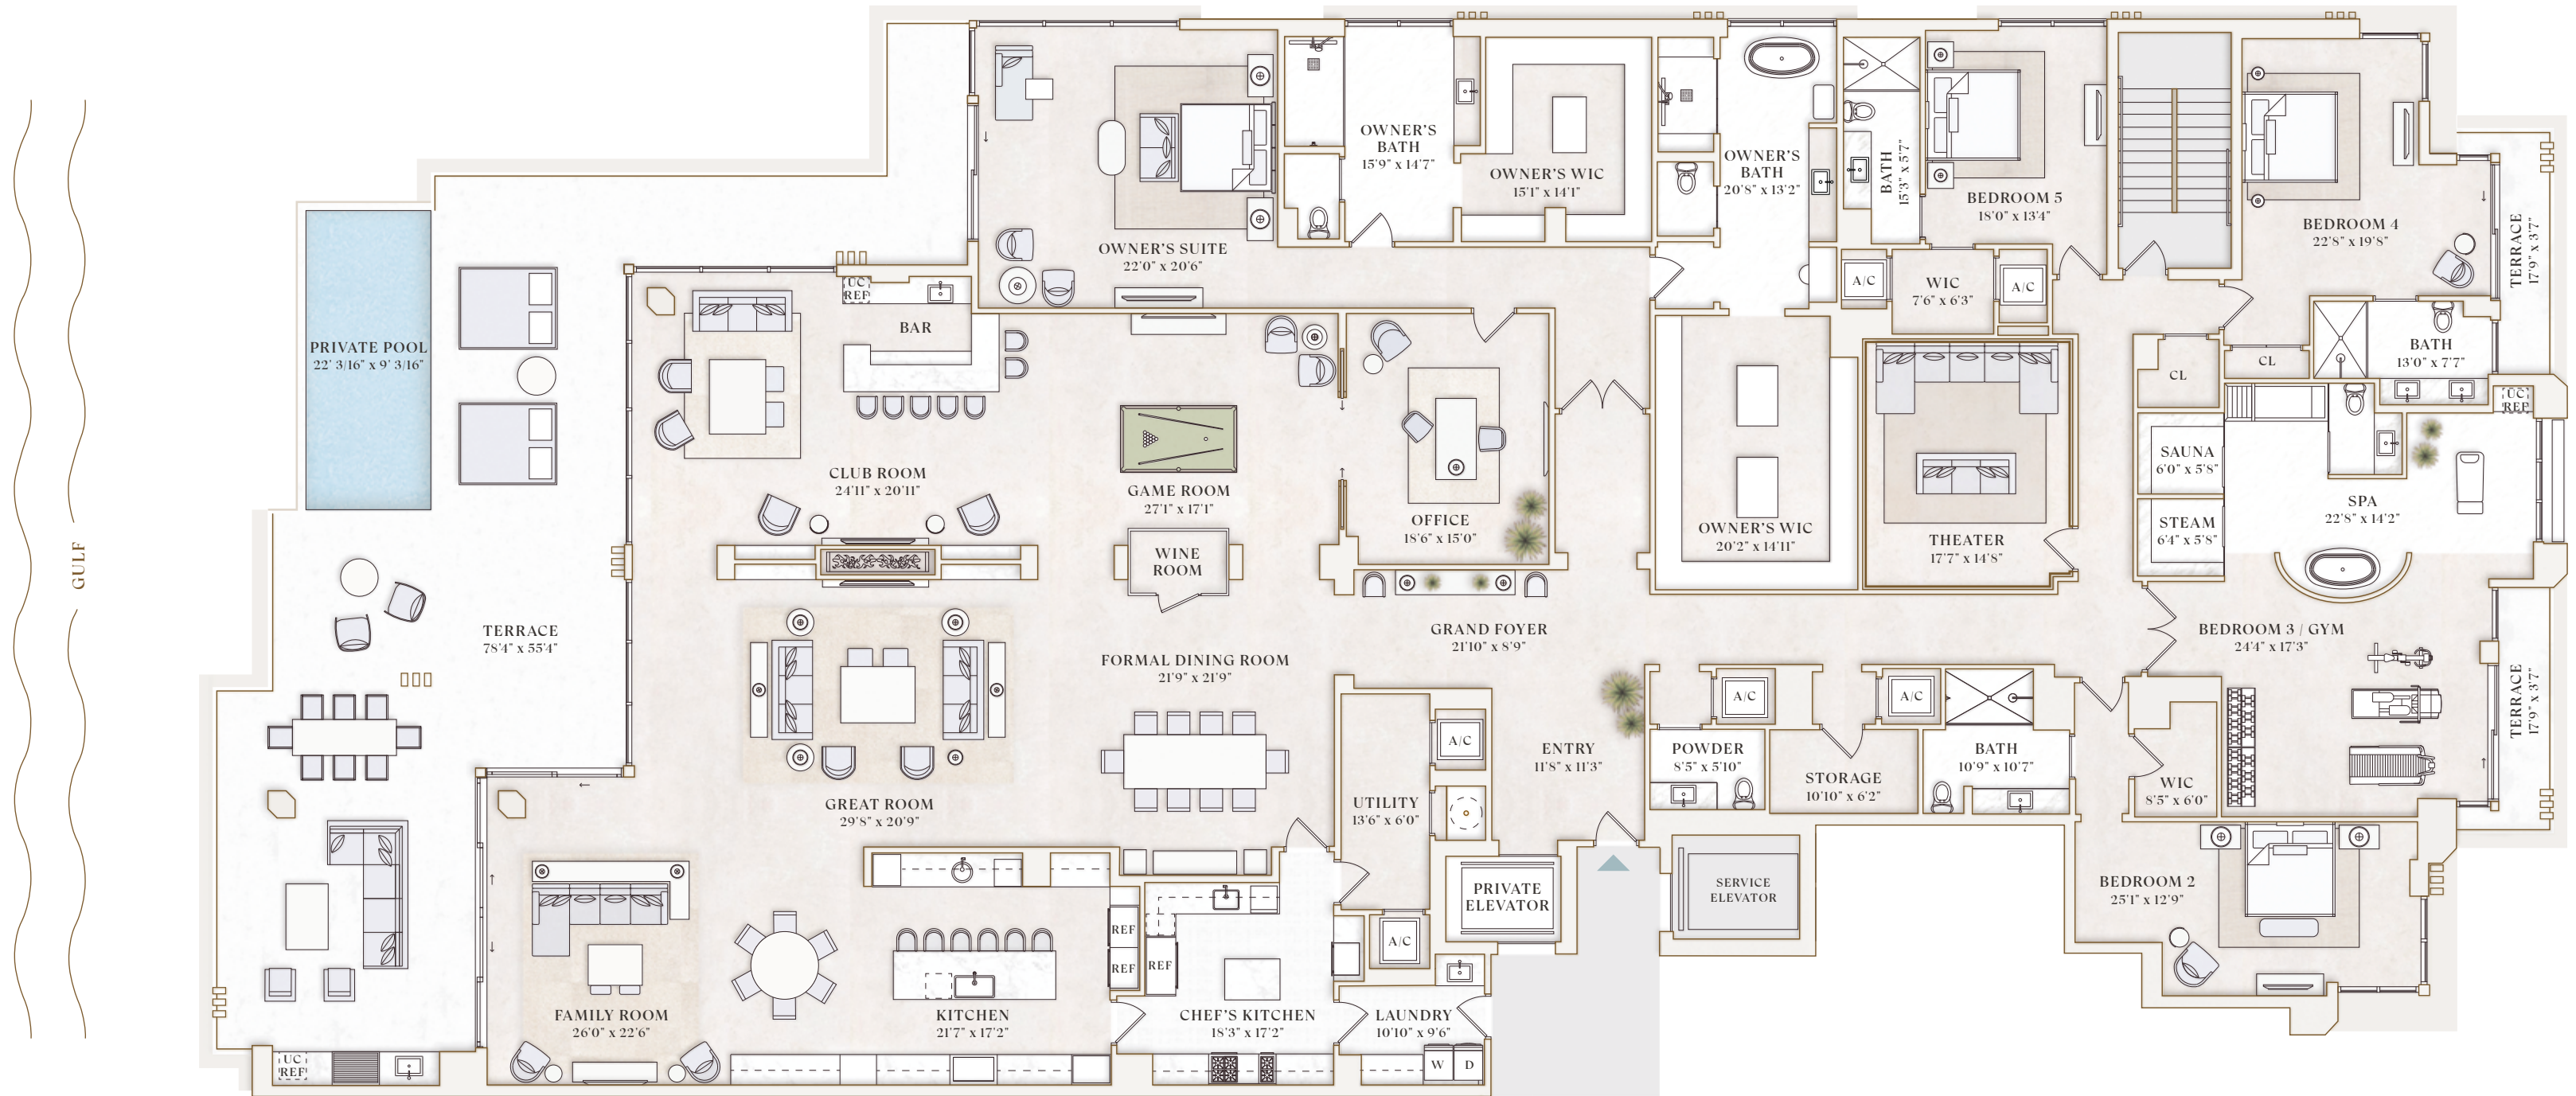

LEVEL 2

5 BEDROOMS + DEN  
5 BATHROOMS  
2 POWDER ROOMS

Interior 9,409 SF  
Exterior 2,145 SF  
TOTAL LIVING 11,554 SF

OLANA