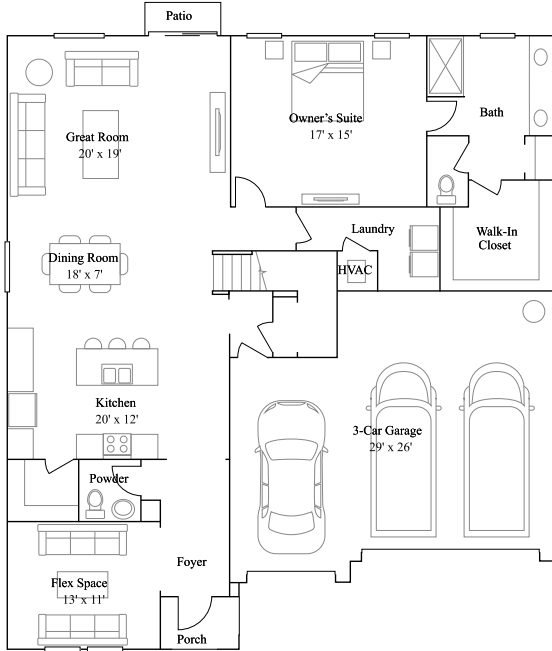

Cheyenne

5 bd . 3 ba . 1 half ba . 3,246 ft²

1st Floor

2nd Floor

Available Exteriors

Exterior A

Exterior B