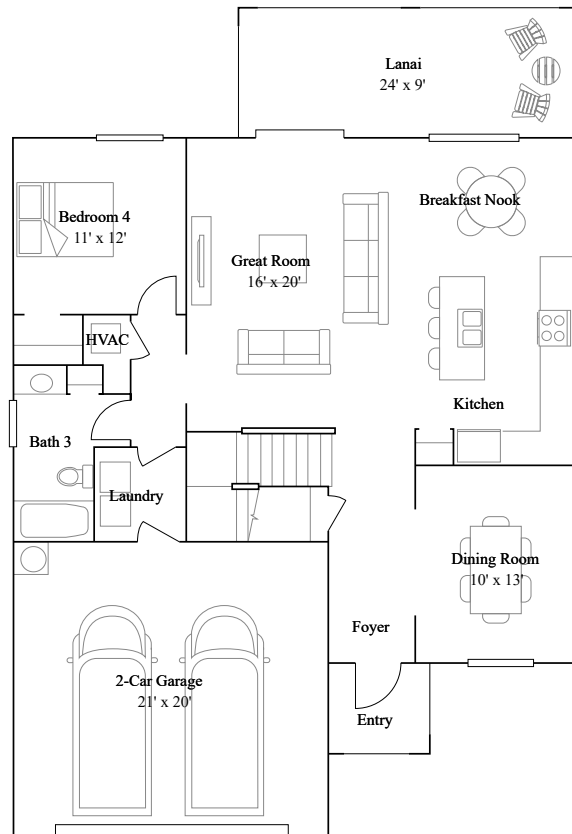

Hampton Lakes at River Hall in Alva, FL

Amalfi

4 bd . 3 ba . 2,529 ft²

Amalfi at Hampton Lakes at River Hall in Alva, FL

1st Floor

2nd Floor