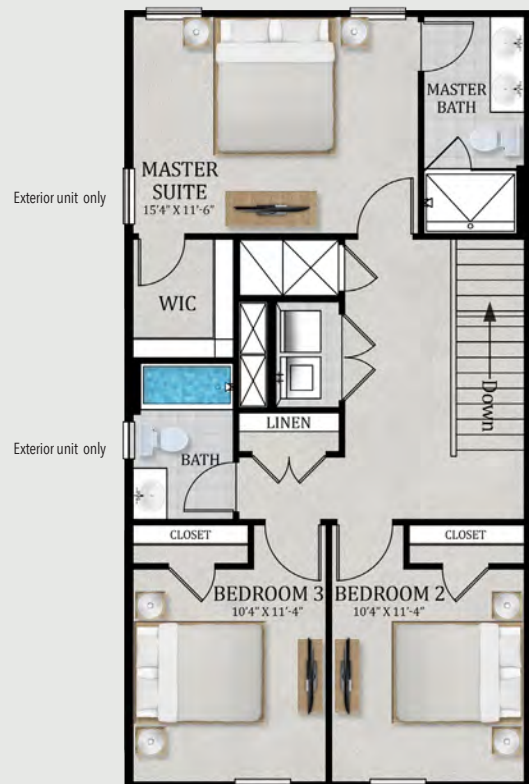

# TURNBERRY B EXTERIOR TOWNHOME

3 Bedrooms // 2.5 Baths // 1 Car Garage

Living 1,680 SF

Under Roof 2,015 SF

Turnberry model can be an end unit or interior unit. End units will be additional price.