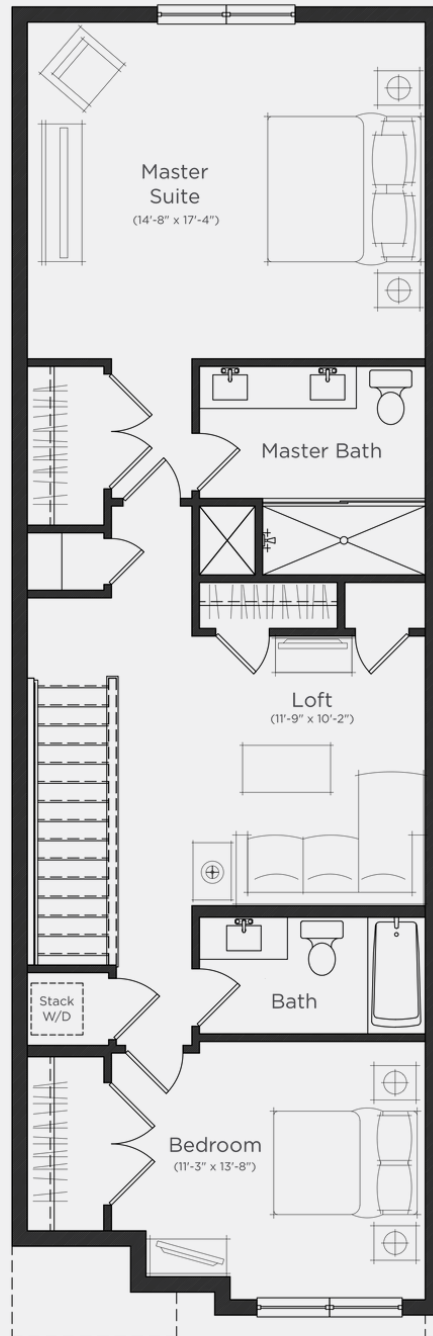

# ASHER

2,266 SQFT / 210.51M<sup>2</sup>

3 BEDROOMS + LOFT

3 BATHROOMS

ALL PLANS AND ELEVATIONS ARE ARTIST RENDERINGS AND MAY VARY SOMEWHAT IN PRECISE DETAIL AND DIMENSIONS. ALL MEASUREMENTS ARE APPROXIMATE. BUILDER RESERVES THE RIGHT TO CHANGE OR ALTER MATERIALS, SPECIFICATIONS, FEATURES, DIMENSIONS, DESIGNS, AND PRICE WITHOUT PRIOR NOTICE.