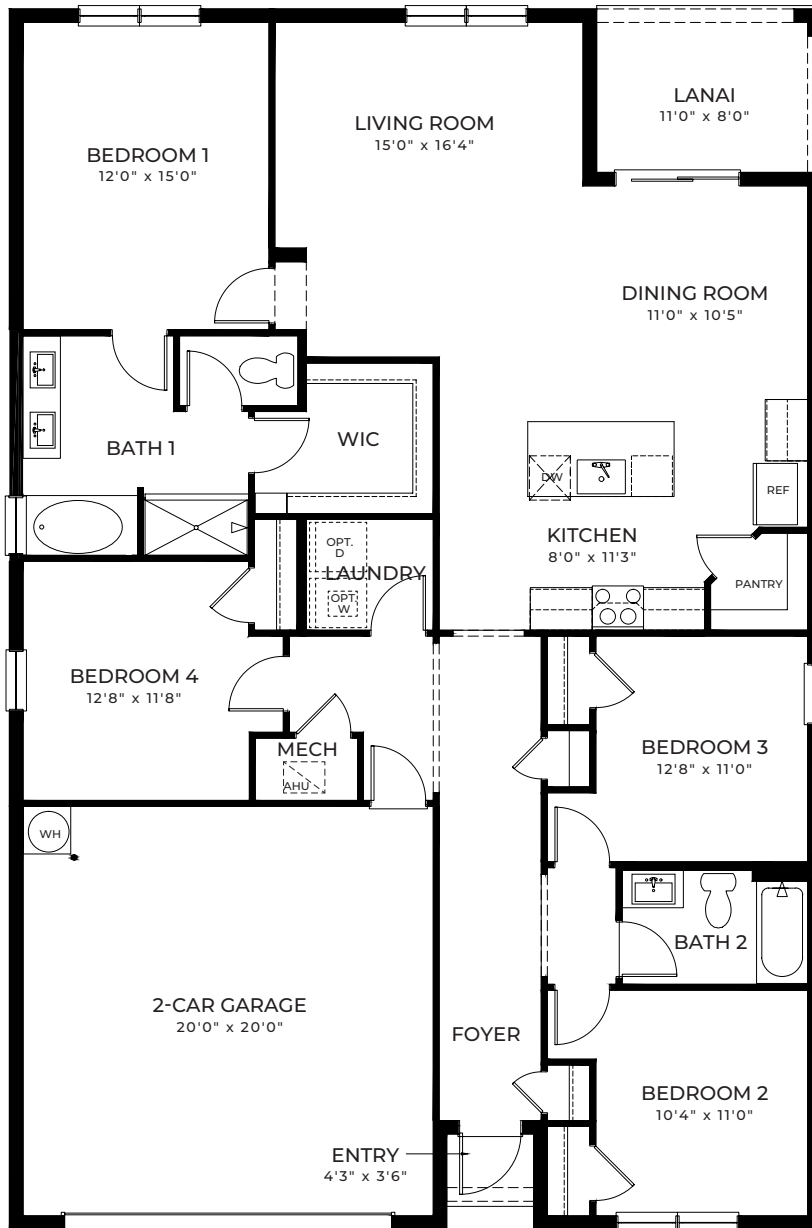

Classic

CALI

Modern

CALI

4 Bedrooms, 2 Bathrooms
2-Car Garage

Total A/C Sq. Ft.	1,828
Entry	16
Lanai	88
2-Car Garage	430
Total Sq. Ft.	2,362

D·R·HORTON
America's Builder

Sandpiper Square