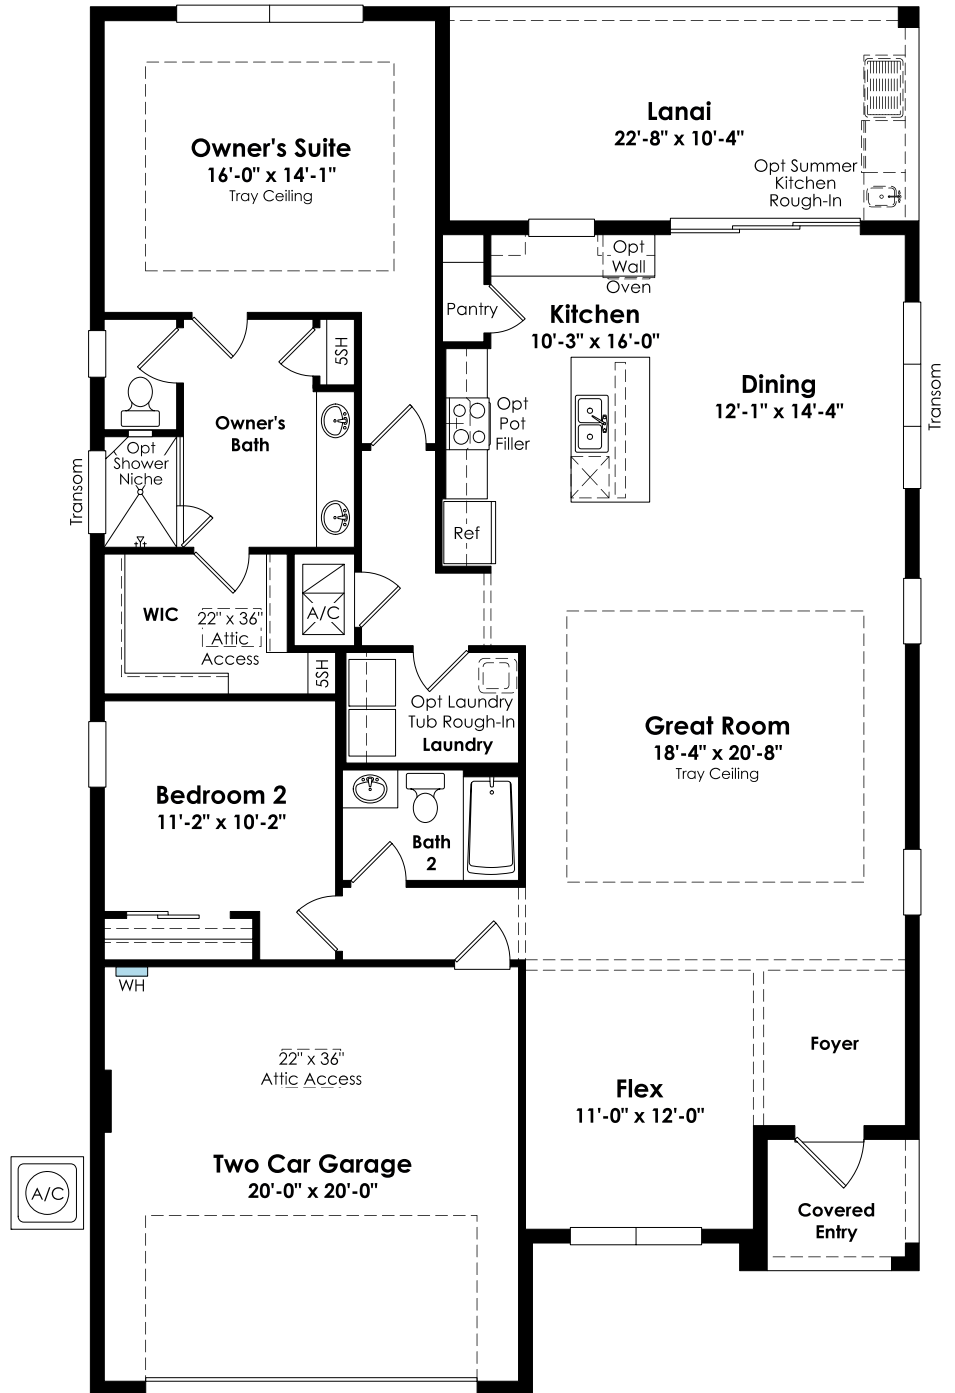

KOLTER HOMES®

Grace

First Floor

2 Beds

2 Full Baths

2 Car Garage

1,840 Sq. Ft.

Selected Options:

Elevation A

KOLTER HOMES®

Grace

2 Beds
2 Full Baths
1,840 Sq. Ft.

Elevation A

Elevation A-Bonus

Elevation B

Elevation B-Bonus