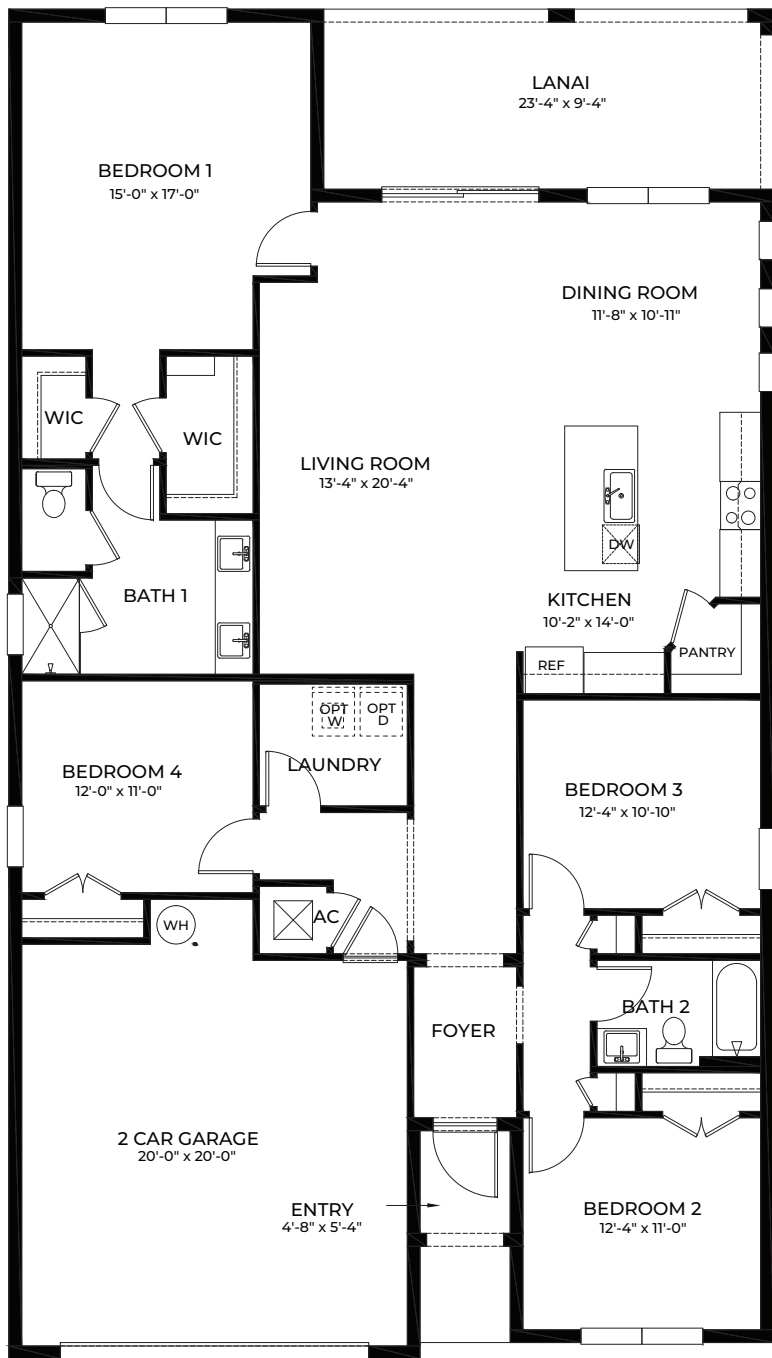

Classic

Coastal

DELRAY

Contemporary

Modern

DELRAY

4 Bedrooms, 2 Bathrooms
2-Car Garage

Total A/C Sq. Ft.	2,034
Entry	28
Lanai	218
2-Car Garage	458
Total Sq. Ft.	2,738

D·R·HORTON[®]
America's Builder

 **Twin Oaks**