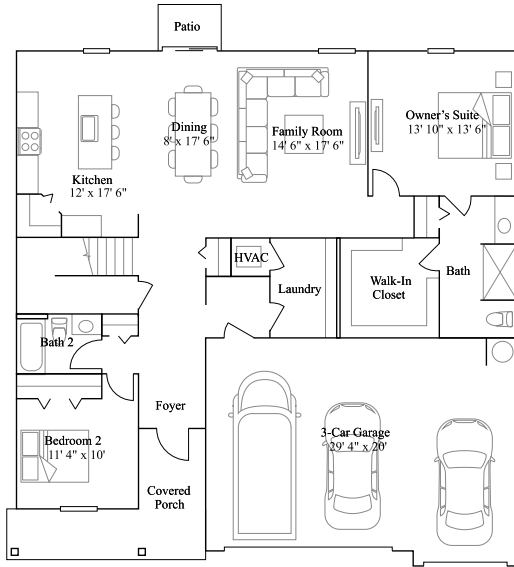

# SUMMIT

6 bd . 3 ba . 2,950 ft<sup>2</sup>

1st Floor

2nd Floor

Available Exteriors

Exterior A

Exterior B