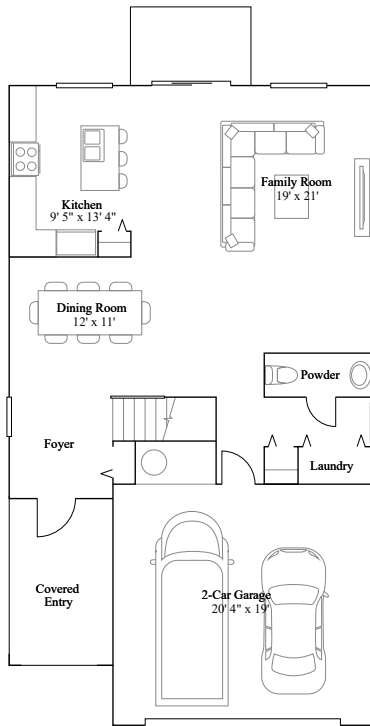

# Toledo

4 bd . 2 ba . 1 half ba . 2,399 ft<sup>2</sup>

1st Floor

2nd Floor

Available Exteriors

Exterior A

Exterior B