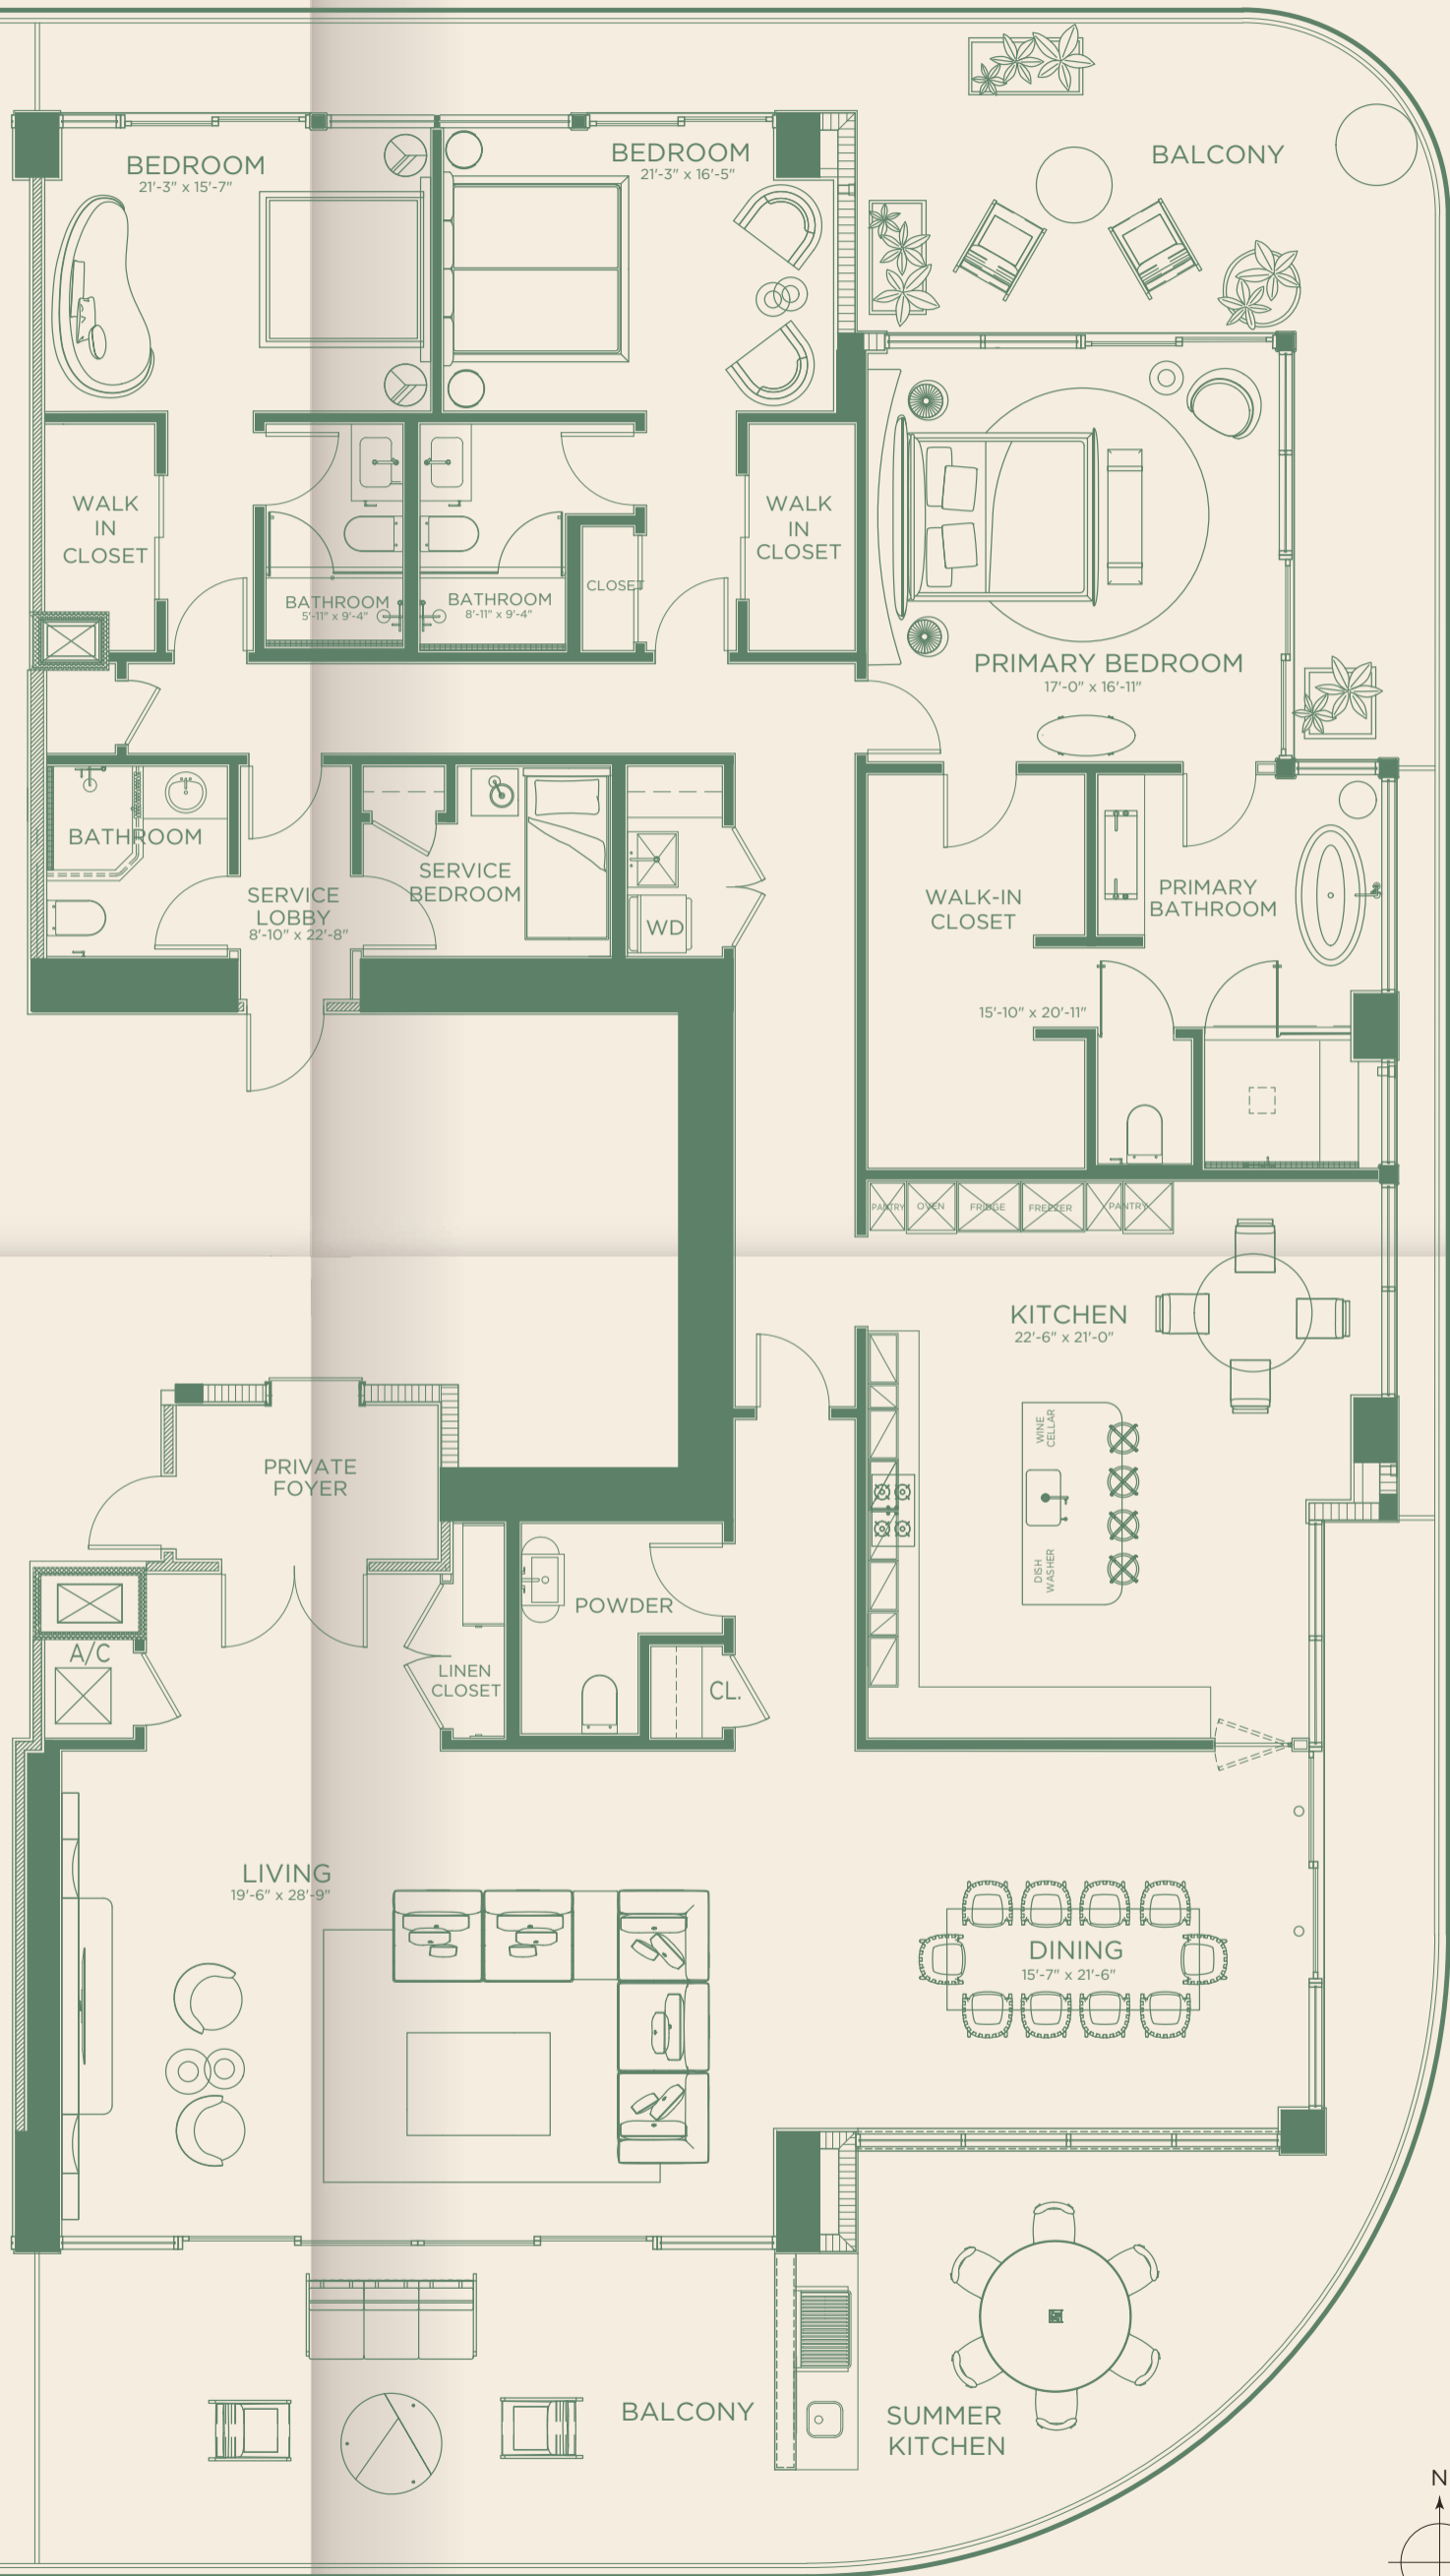

East Residences
FLOORS 5 - 15

3 Bedroom, 4.5 Bathroom
 Interior: 3,505 SQFT | 325 SM
 Terraces: 1,345 SQFT | 125 SM
 Total: 4,850 SQFT | 450 SM

“ This is our idea of interior design: elegant and light, classic yet innovative. ”

— FENDI CASA