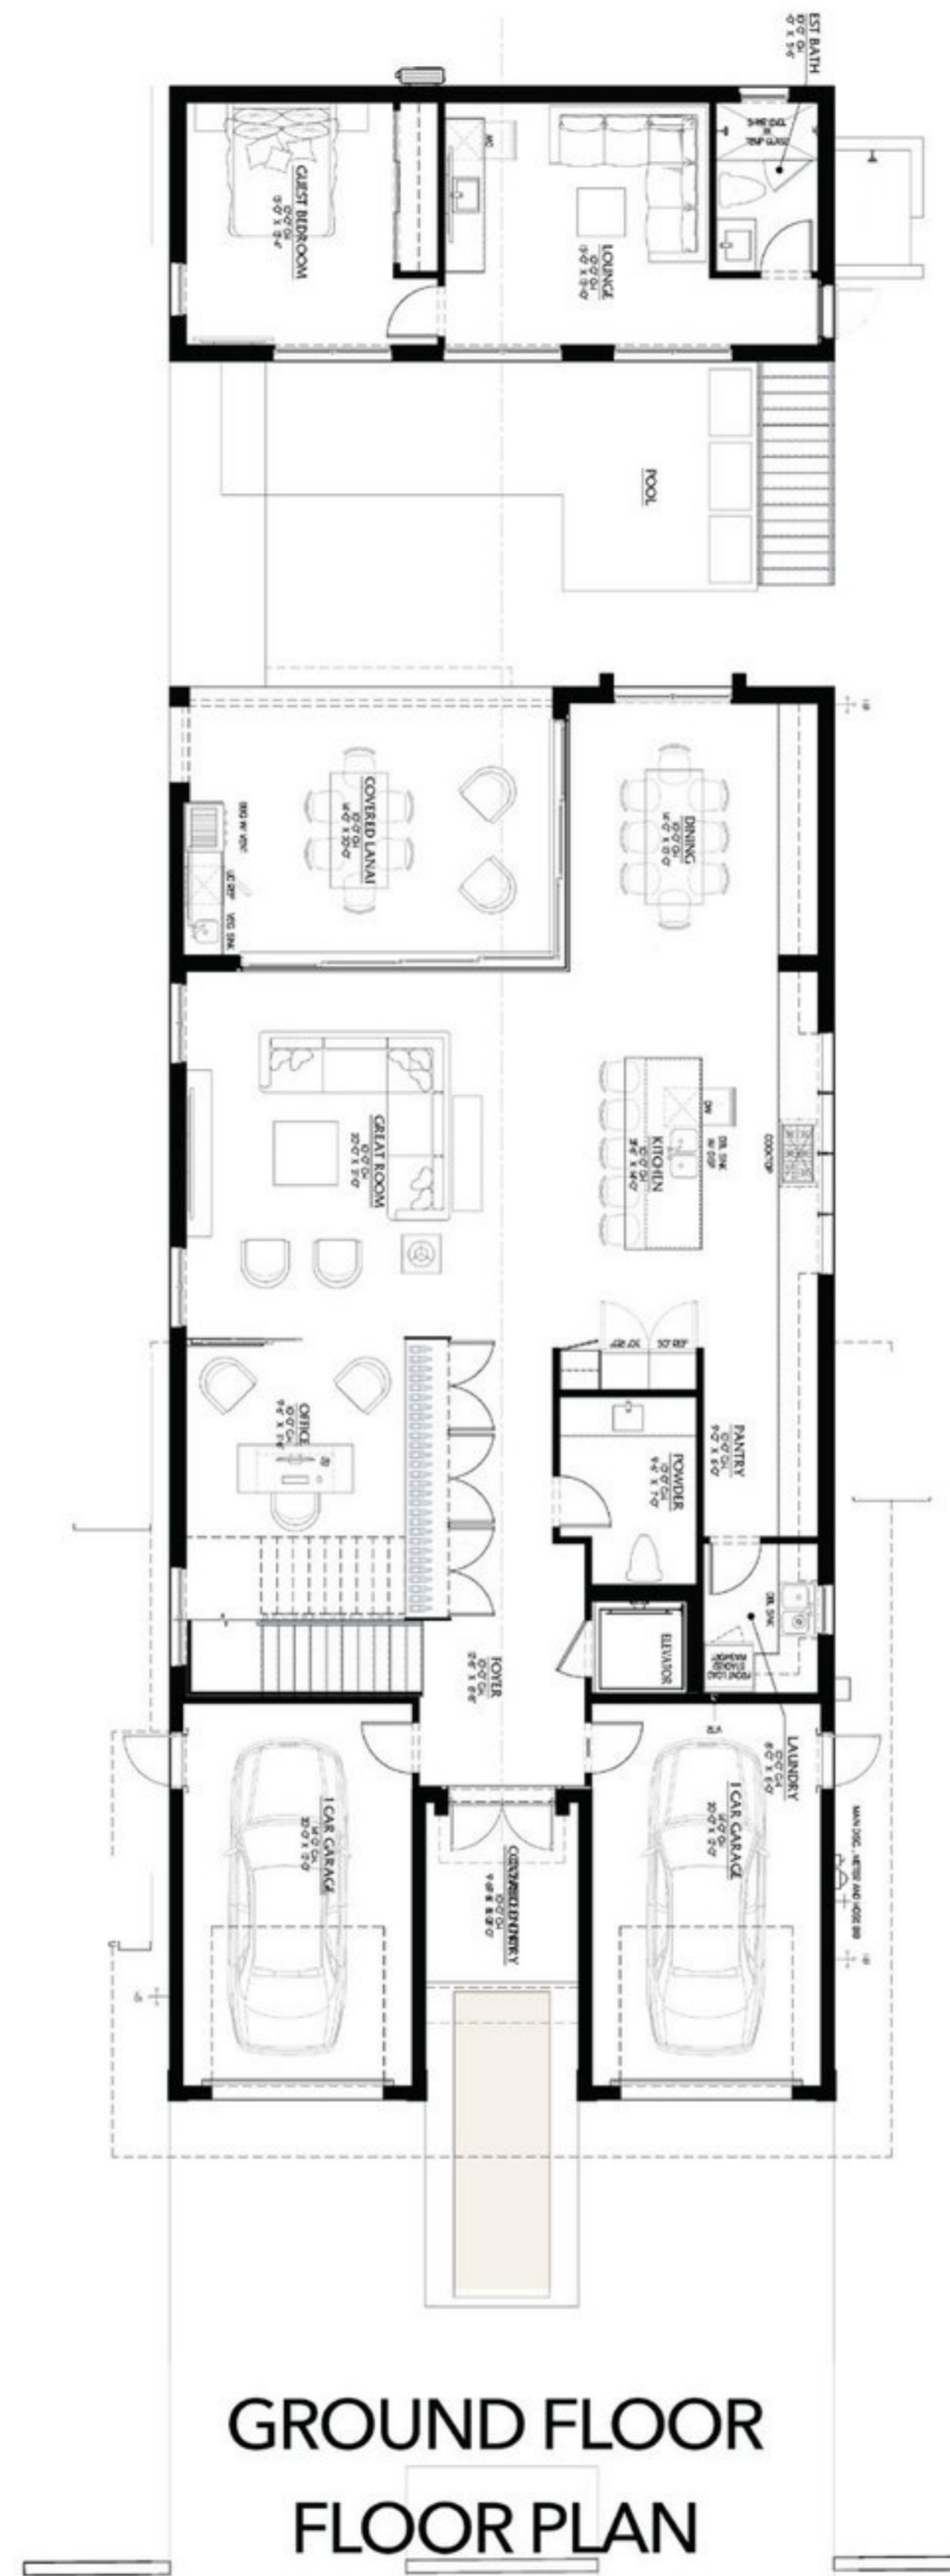

THE HOMES WITH THIS
FLOOR PLAN ARE:

THE GULF STREAM

THE AVENTURA

THE KEYS

THE WYNWOOD

TOTAL A/C SF:
4,813 SQ FT.

TOTAL GROSS SF:
6,635 SQ FT.

BEDROOMS: 5

BATHROOMS: 5

HALF BATHROOMS: 1

MODEL 2 FLOOR PLAN