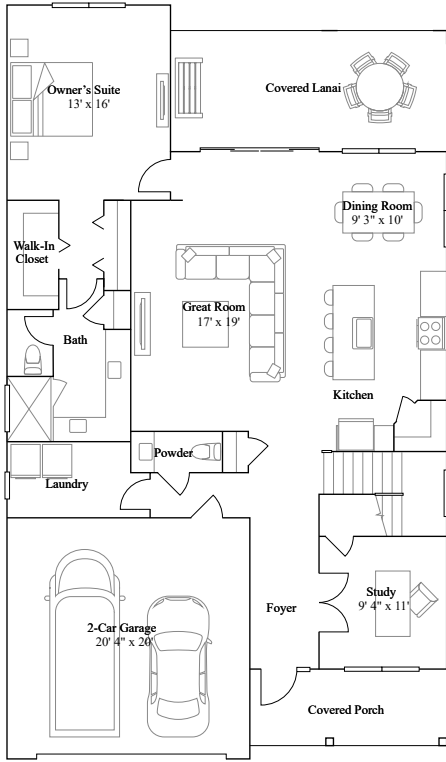

# PERIWINKLE

4 bd . 3 ba . 1 half ba . 2,677 ft<sup>2</sup>

1st Floor

2nd Floor

Available Exteriors

Exterior A

Exterior D

Exterior F