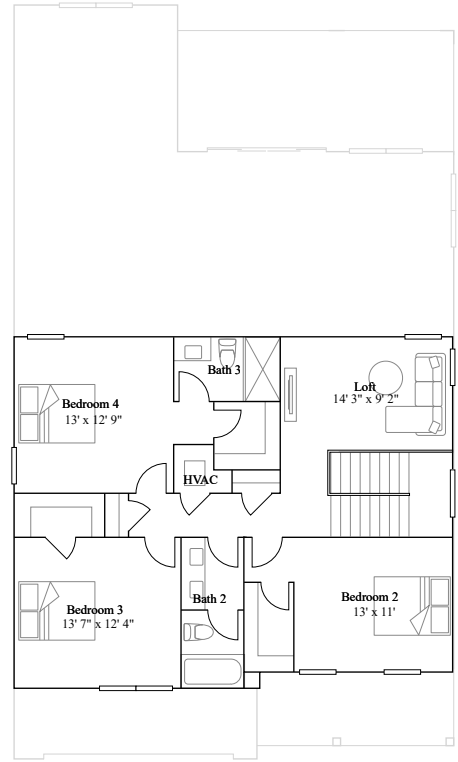

# PERIWINKLE

4 bd . 3 ba . 1 half ba . 2,677 ft<sup>2</sup>

1st Floor

2nd Floor

Available Exteriors

Exterior A

Exterior D

Exterior F