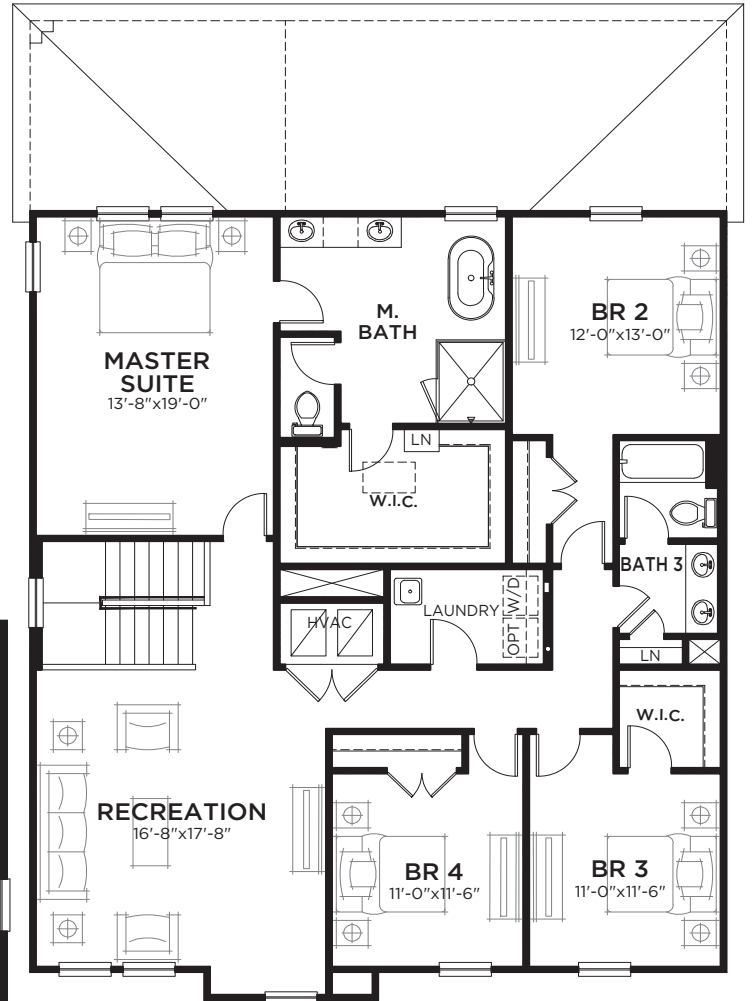

Lido

5 bed • 3 bath • 3 car | 3,164 sq. ft.

CASA *Fresca*
HOMES®

WHY NOT START FRESH?

Lido A

Lido B

Lido C

Lido

5 bed • 3 bath • 3 car | 3,164 sq. ft.

WHY NOT START FRESH?

UPPER FLOOR PLAN

MAIN FLOOR PLAN

▲ 58'-4"
◀ 40'-0"

Area Schedule

Main Floor A/C	1408 SF
Upper Floor A/C	1756 SF
TOTAL A/C	3164 SF
3 Car Garage	671 SF
Lanai	166 SF
Entry	38 SF
Total Area	4039 SF