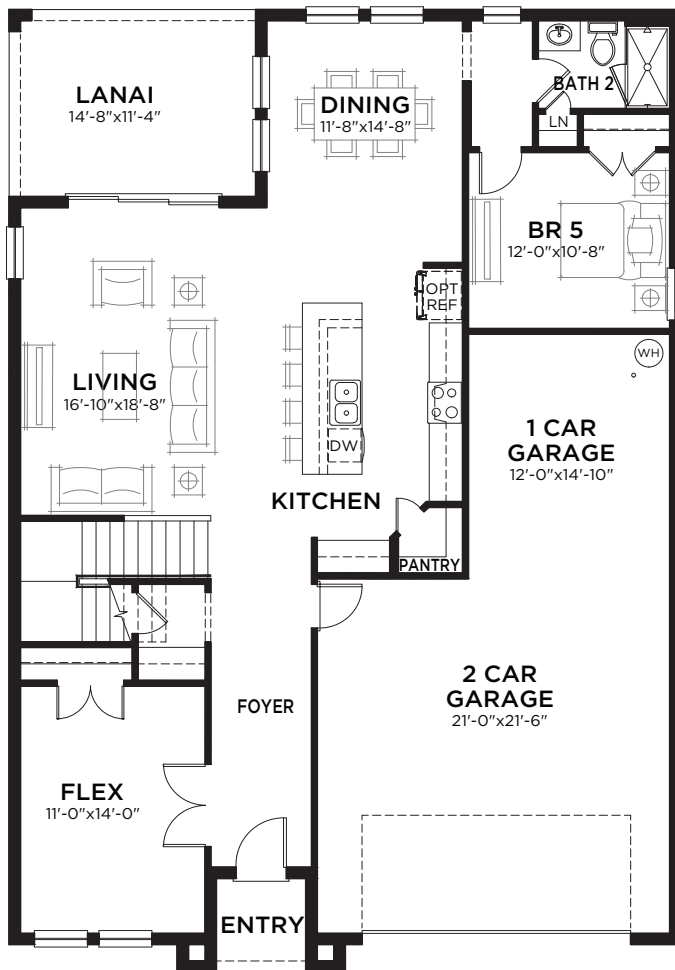

Lido

5 bed • 3 bath • 3 car | 3,164 sq. ft.

CASA *Fresca*
HOMES®

WHY NOT START FRESH?

Lido A

Lido B

Lido C

Lido

5 bed • 3 bath • 3 car | 3,164 sq. ft.

WHY NOT START FRESH?

UPPER FLOOR PLAN

MAIN FLOOR PLAN

▲ 58'-4"
◀ 40'-0"

Area Schedule

Main Floor A/C	1408 SF
Upper Floor A/C	1756 SF
TOTAL A/C	3164 SF
3 Car Garage	671 SF
Lanai	166 SF
Entry	38 SF
Total Area	4039 SF