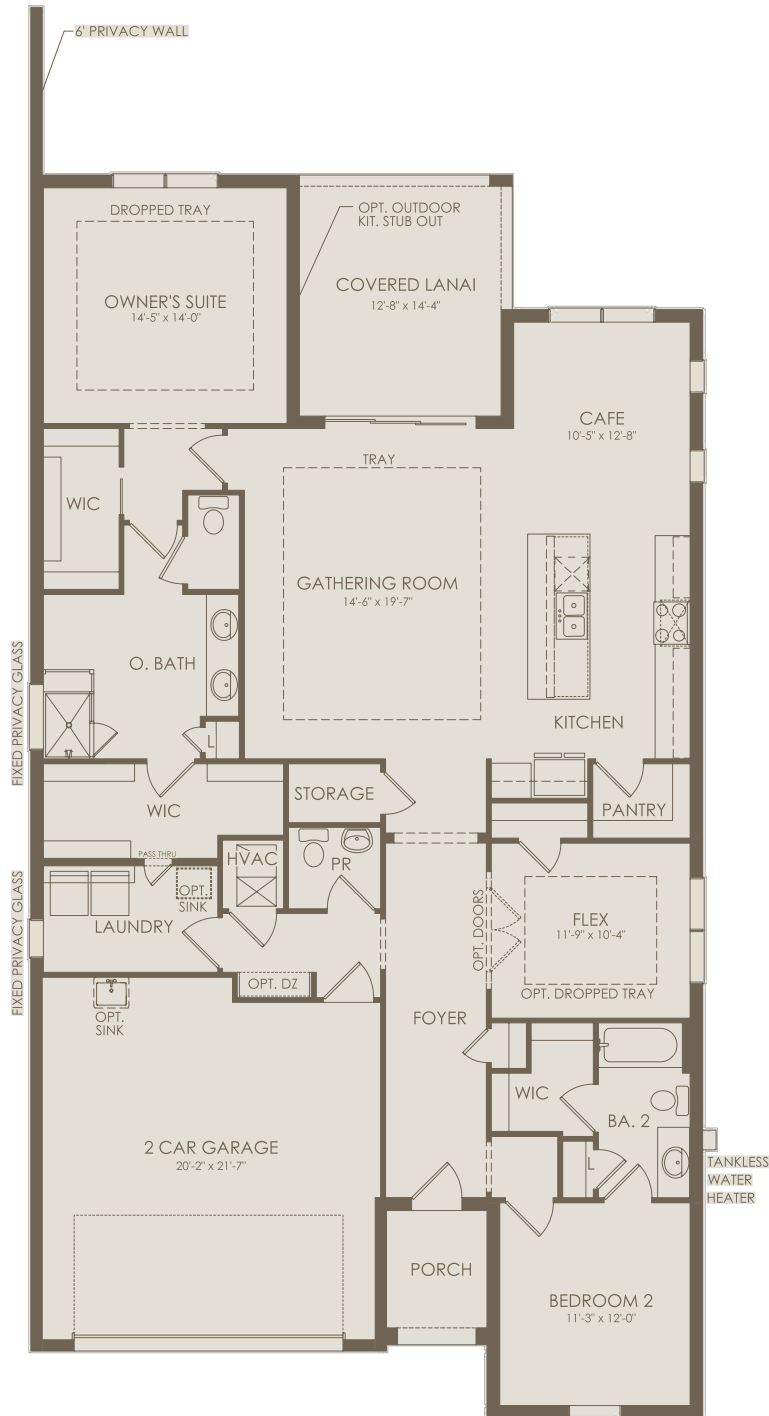

Prestige Floor Plan

2-3 Bedrooms ♦ 2.5 Bathrooms ♦ 2 Car Garage

Floor 1

Options not selected include : 4' Garage Extension, Shower at Bath 2, Sliding Glass Door at Cafe, Covered Lanai Extension, Bedroom 3, Kitchen Layout 4 & 5, Kitchen Layout 6 & 7, Laundry Upgrade, Owner's Bath 3, Owner's Bath 6, Owner's Bath 8

For this application, the company does not warrant or assume any legal liability or responsibility for the accuracy, completeness, or usefulness of any information, apparatus, product, or process disclosed. Base floor plan subject to change based on elevation selected.