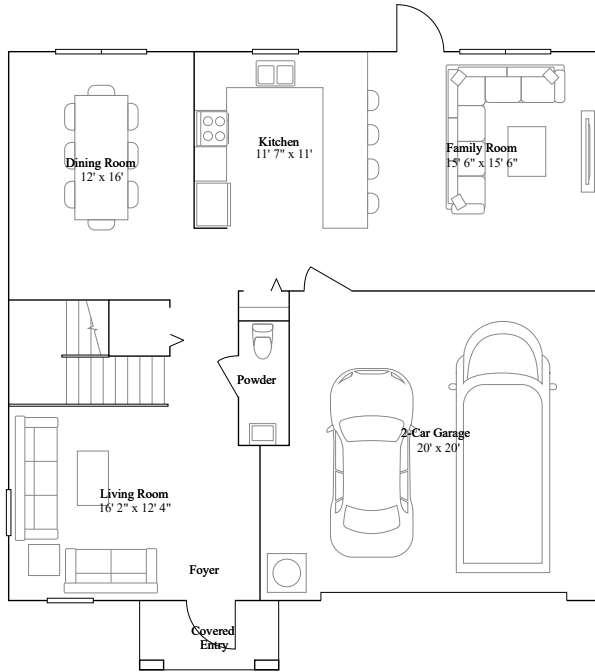

# Harbor

4 bd . 2 ba . 1 half ba . 2,527 ft<sup>2</sup>

1st Floor

2nd Floor

Available Exteriors

Exterior A

Exterior B