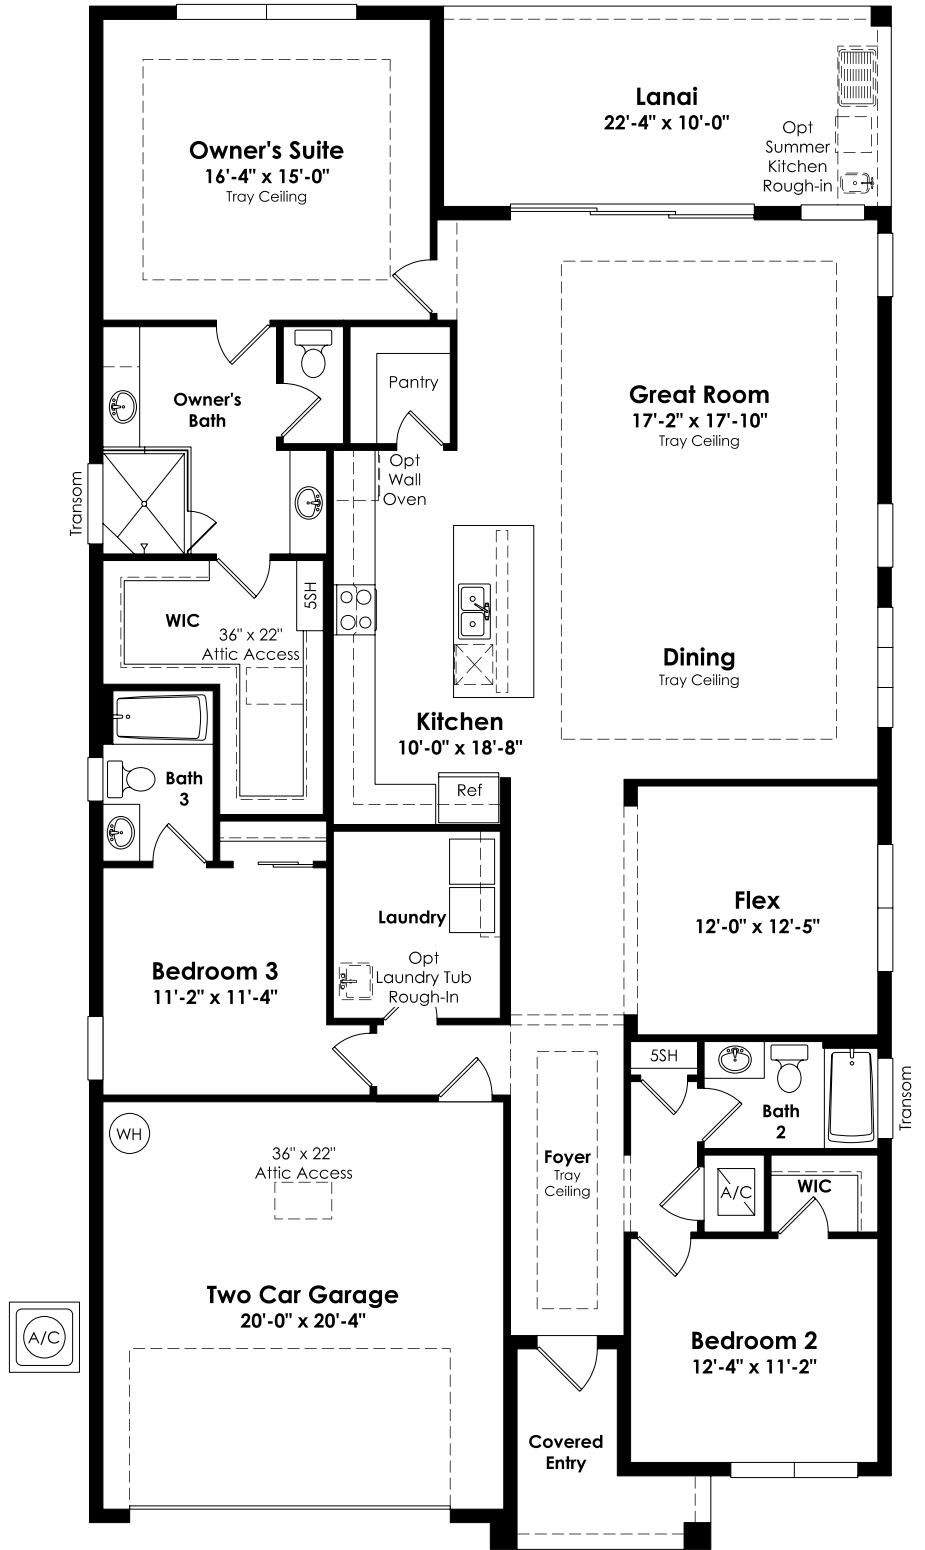

KOLTER HOMES®

Madison

First Floor
 3-4 Beds
 3-4 Full Baths
 2 Car Garage
 2,289 Sq. Ft.

No Options Selected