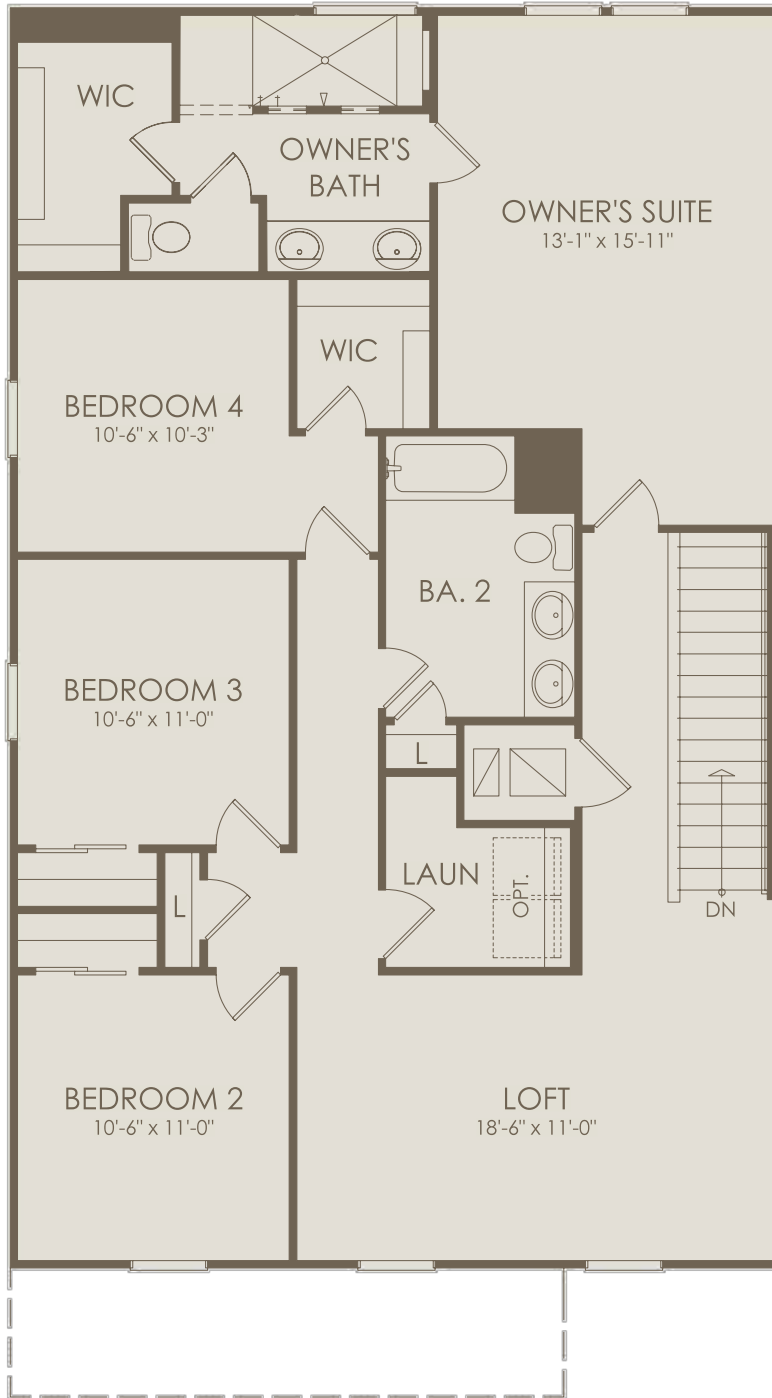

WATERSET
5367 Wolf Creek Drive, Apollo Beach, FL 33572

Williston Floor Plan
5 Bedrooms • 3 Bathrooms • 2 Car Garage

Exterior FM1

For this application, the company does not warrant or assume any legal liability or responsibility for the accuracy, completeness, or usefulness of any information, apparatus, product, or process disclosed. Base floor plan subject to change based on elevation selected.

Floor 1

Options not selected include : Covered Lanai, Built-In Kitchen - Add-On Available w/ Luxe Package

For this application, the company does not warrant or assume any legal liability or responsibility for the accuracy, completeness, or usefulness of any information, apparatus, product, or process disclosed. Base floor plan subject to change based on elevation selected.

Floor 2

Options not selected include : Covered Lanai, Built-In Kitchen - Add-On Available w/ Luxe Package

For this application, the company does not warrant or assume any legal liability or responsibility for the accuracy, completeness, or usefulness of any information, apparatus, product, or process disclosed. Base floor plan subject to change based on elevation selected.