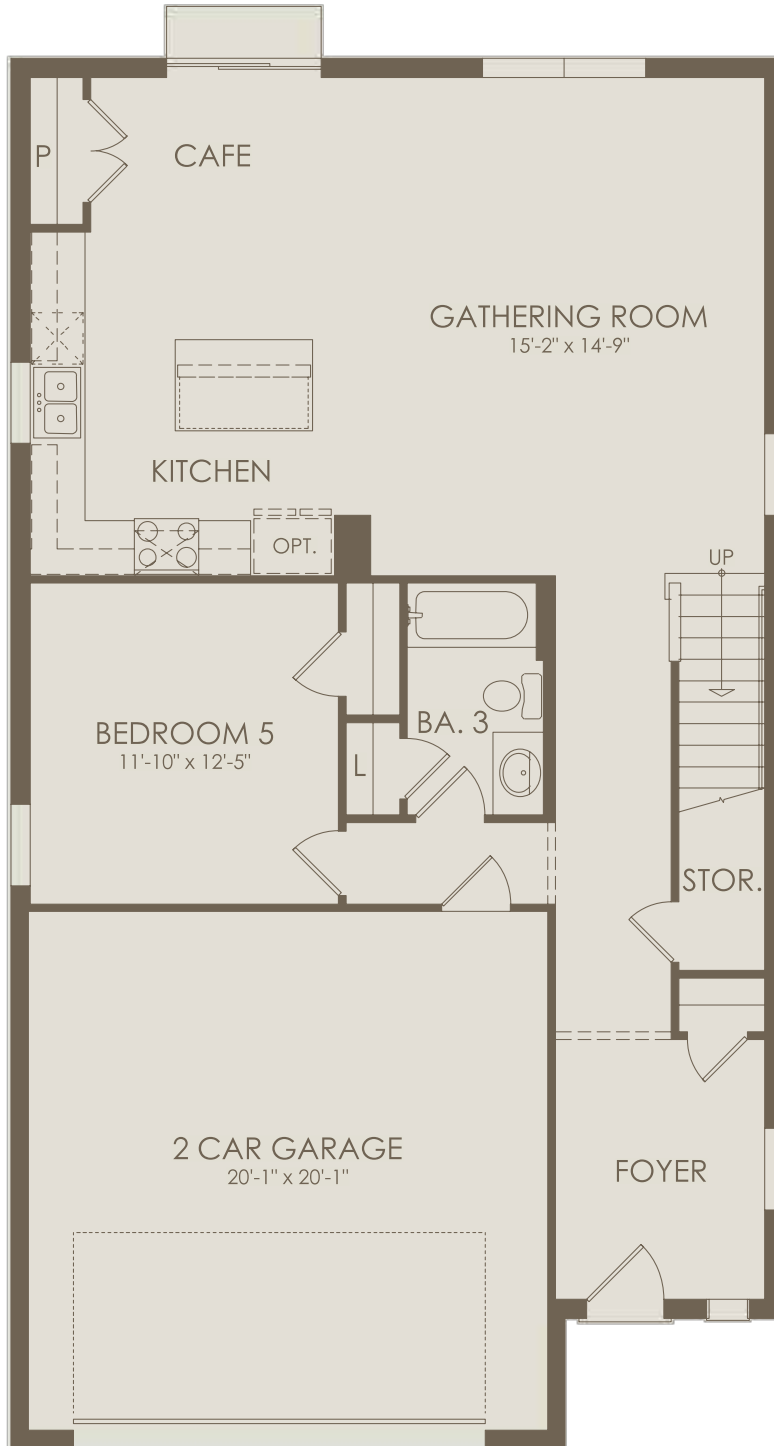

WATERSET
5367 Wolf Creek Drive, Apollo Beach, FL 33572

Williston Floor Plan
5 Bedrooms • 3 Bathrooms • 2 Car Garage

Exterior FM1

For this application, the company does not warrant or assume any legal liability or responsibility for the accuracy, completeness, or usefulness of any information, apparatus, product, or process disclosed. Base floor plan subject to change based on elevation selected.

Floor 1

Options not selected include : Covered Lanai, Built-In Kitchen - Add-On Available w/ Luxe Package

For this application, the company does not warrant or assume any legal liability or responsibility for the accuracy, completeness, or usefulness of any information, apparatus, product, or process disclosed. Base floor plan subject to change based on elevation selected.