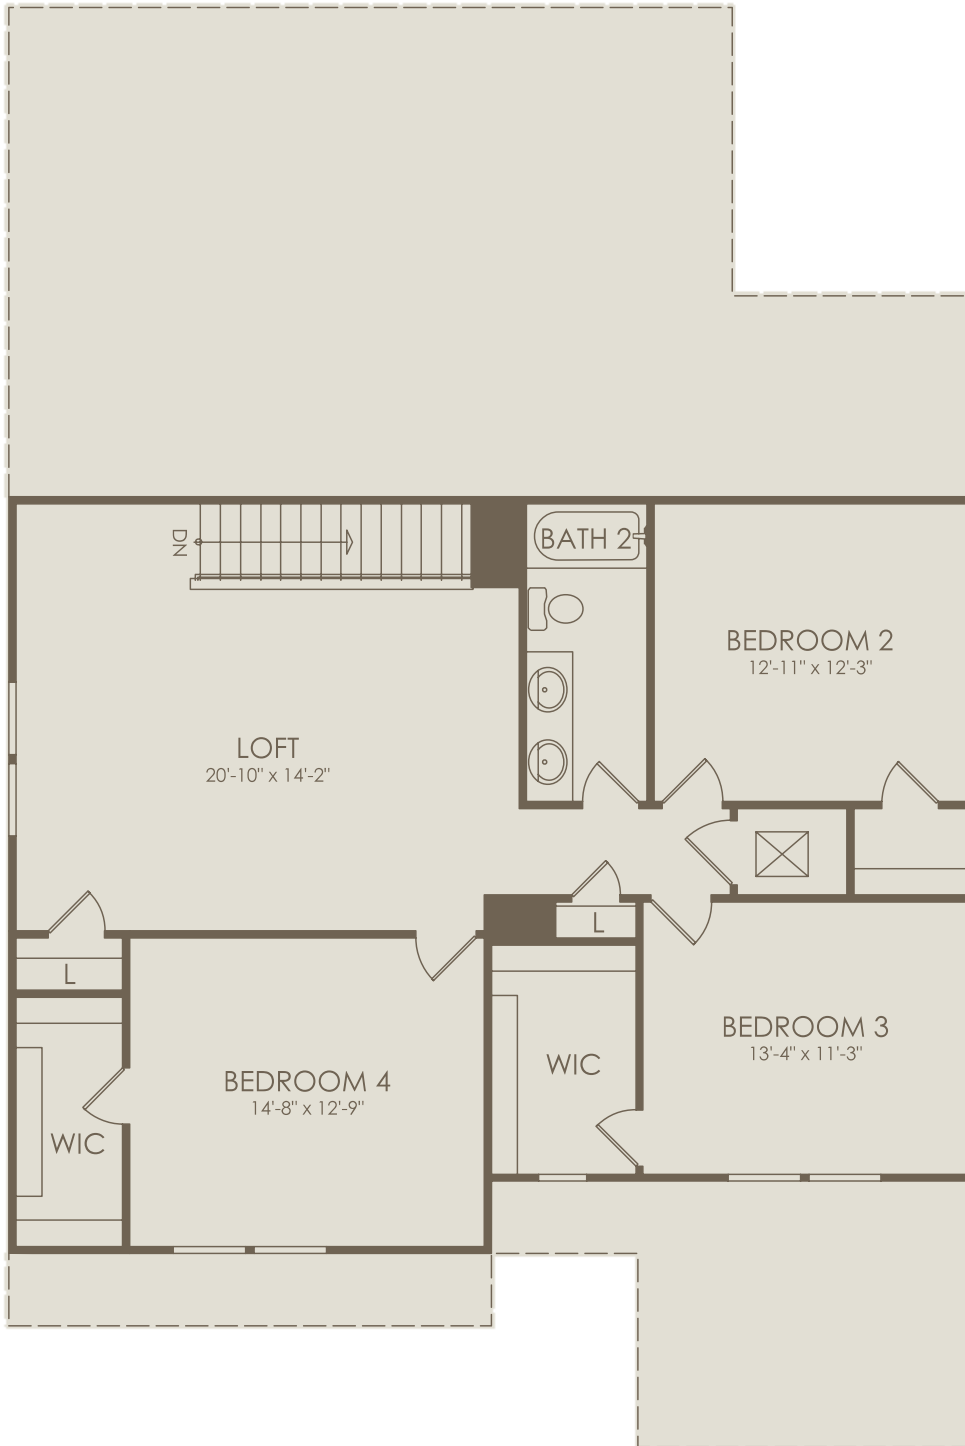

WATERSET
5367 Wolf Creek Drive, Apollo Beach, 05433572

Ruby Floor Plan
4-5 Bedrooms ♦ 2.5-4 Bathrooms ♦ 3 Car Garage

Exterior CO1

For this application, the company does not warrant or assume any legal liability or responsibility for the accuracy, completeness, or usefulness of any information, apparatus, product, or process disclosed. Base floor plan subject to change based on elevation selected.

Floor 1

Options not selected include : Bedroom 5, Built-In Kitchen, Bath 4

For this application, the company does not warrant or assume any legal liability or responsibility for the accuracy, completeness, or usefulness of any information, apparatus, product, or process disclosed. Base floor plan subject to change based on elevation selected.

Floor 2

Options not selected include : Bedroom 5, Built-In Kitchen, Bath 4

For this application, the company does not warrant or assume any legal liability or responsibility for the accuracy, completeness, or usefulness of any information, apparatus, product, or process disclosed. Base floor plan subject to change based on elevation selected.