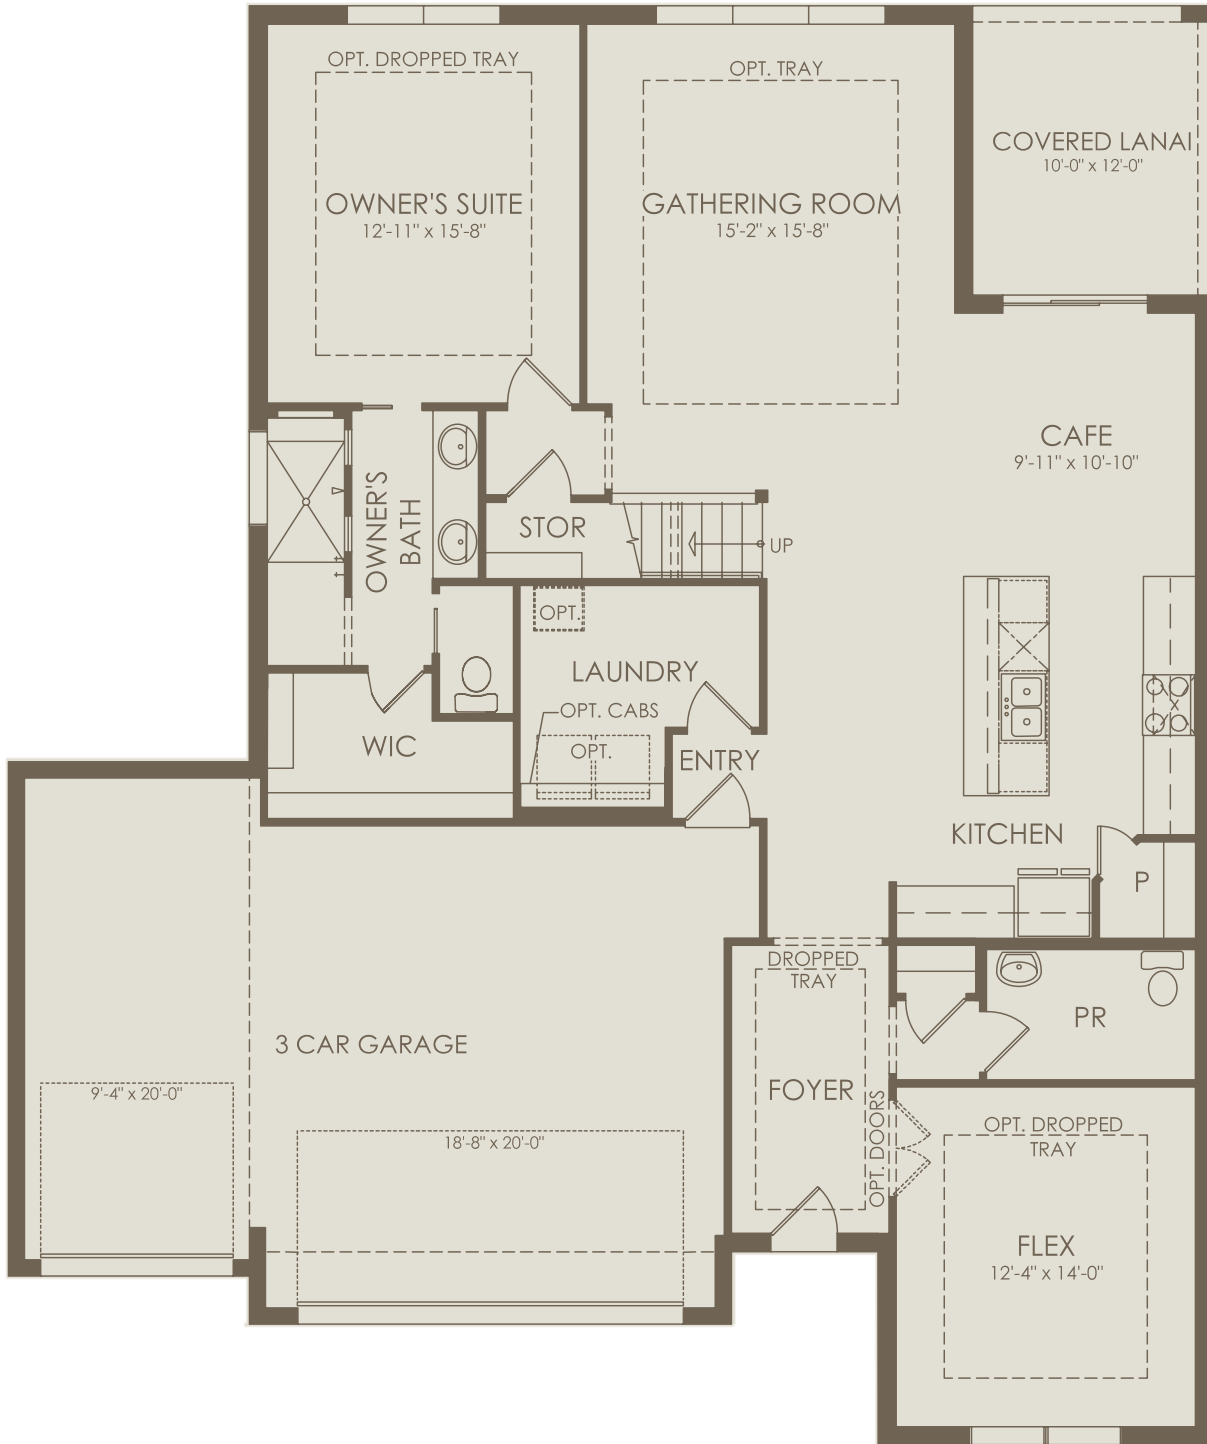

WATERSET
5367 Wolf Creek Drive, Apollo Beach, 05433572

Ruby Floor Plan
4-5 Bedrooms ♦ 2.5-4 Bathrooms ♦ 3 Car Garage

Exterior CO1

For this application, the company does not warrant or assume any legal liability or responsibility for the accuracy, completeness, or usefulness of any information, apparatus, product, or process disclosed. Base floor plan subject to change based on elevation selected.

Floor 1

Options not selected include : Bedroom 5, Built-In Kitchen, Bath 4

For this application, the company does not warrant or assume any legal liability or responsibility for the accuracy, completeness, or usefulness of any information, apparatus, product, or process disclosed. Base floor plan subject to change based on elevation selected.

Floor 2

Options not selected include : Bedroom 5, Built-In Kitchen, Bath 4

For this application, the company does not warrant or assume any legal liability or responsibility for the accuracy, completeness, or usefulness of any information, apparatus, product, or process disclosed. Base floor plan subject to change based on elevation selected.