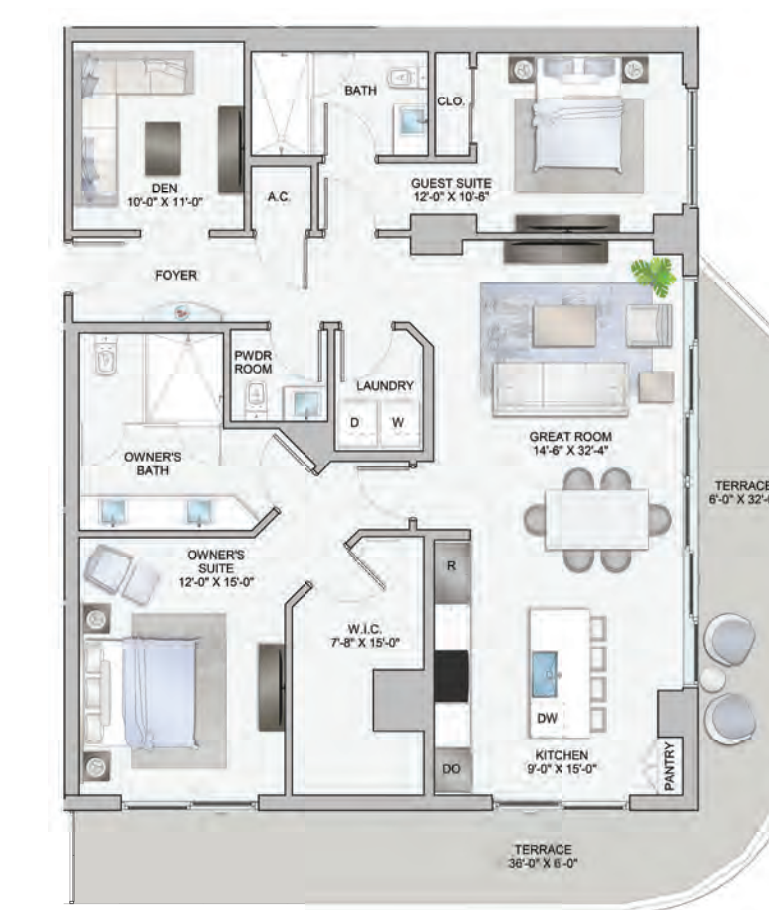

Residence E

- 2 Bedrooms
- 2.5 Bathrooms
- Den

TERRACE 1

LEVELS 14-15, 20-23, 28-31, 36-39

Interior: 1,655 sq ft
 Exterior: 312 sq ft
 Total: 1,967 sq ft

TERRACE 2

LEVELS 16-17, 24-25, 32-33

Interior: 1,655 sq ft
 Exterior: 405 sq ft
 Total: 2,060 sq ft

TERRACE 3

LEVELS 18-19, 26-27, 34-35

Interior: 1,655 sq ft
 Exterior: 407 sq ft
 Total: 2,062 sq ft