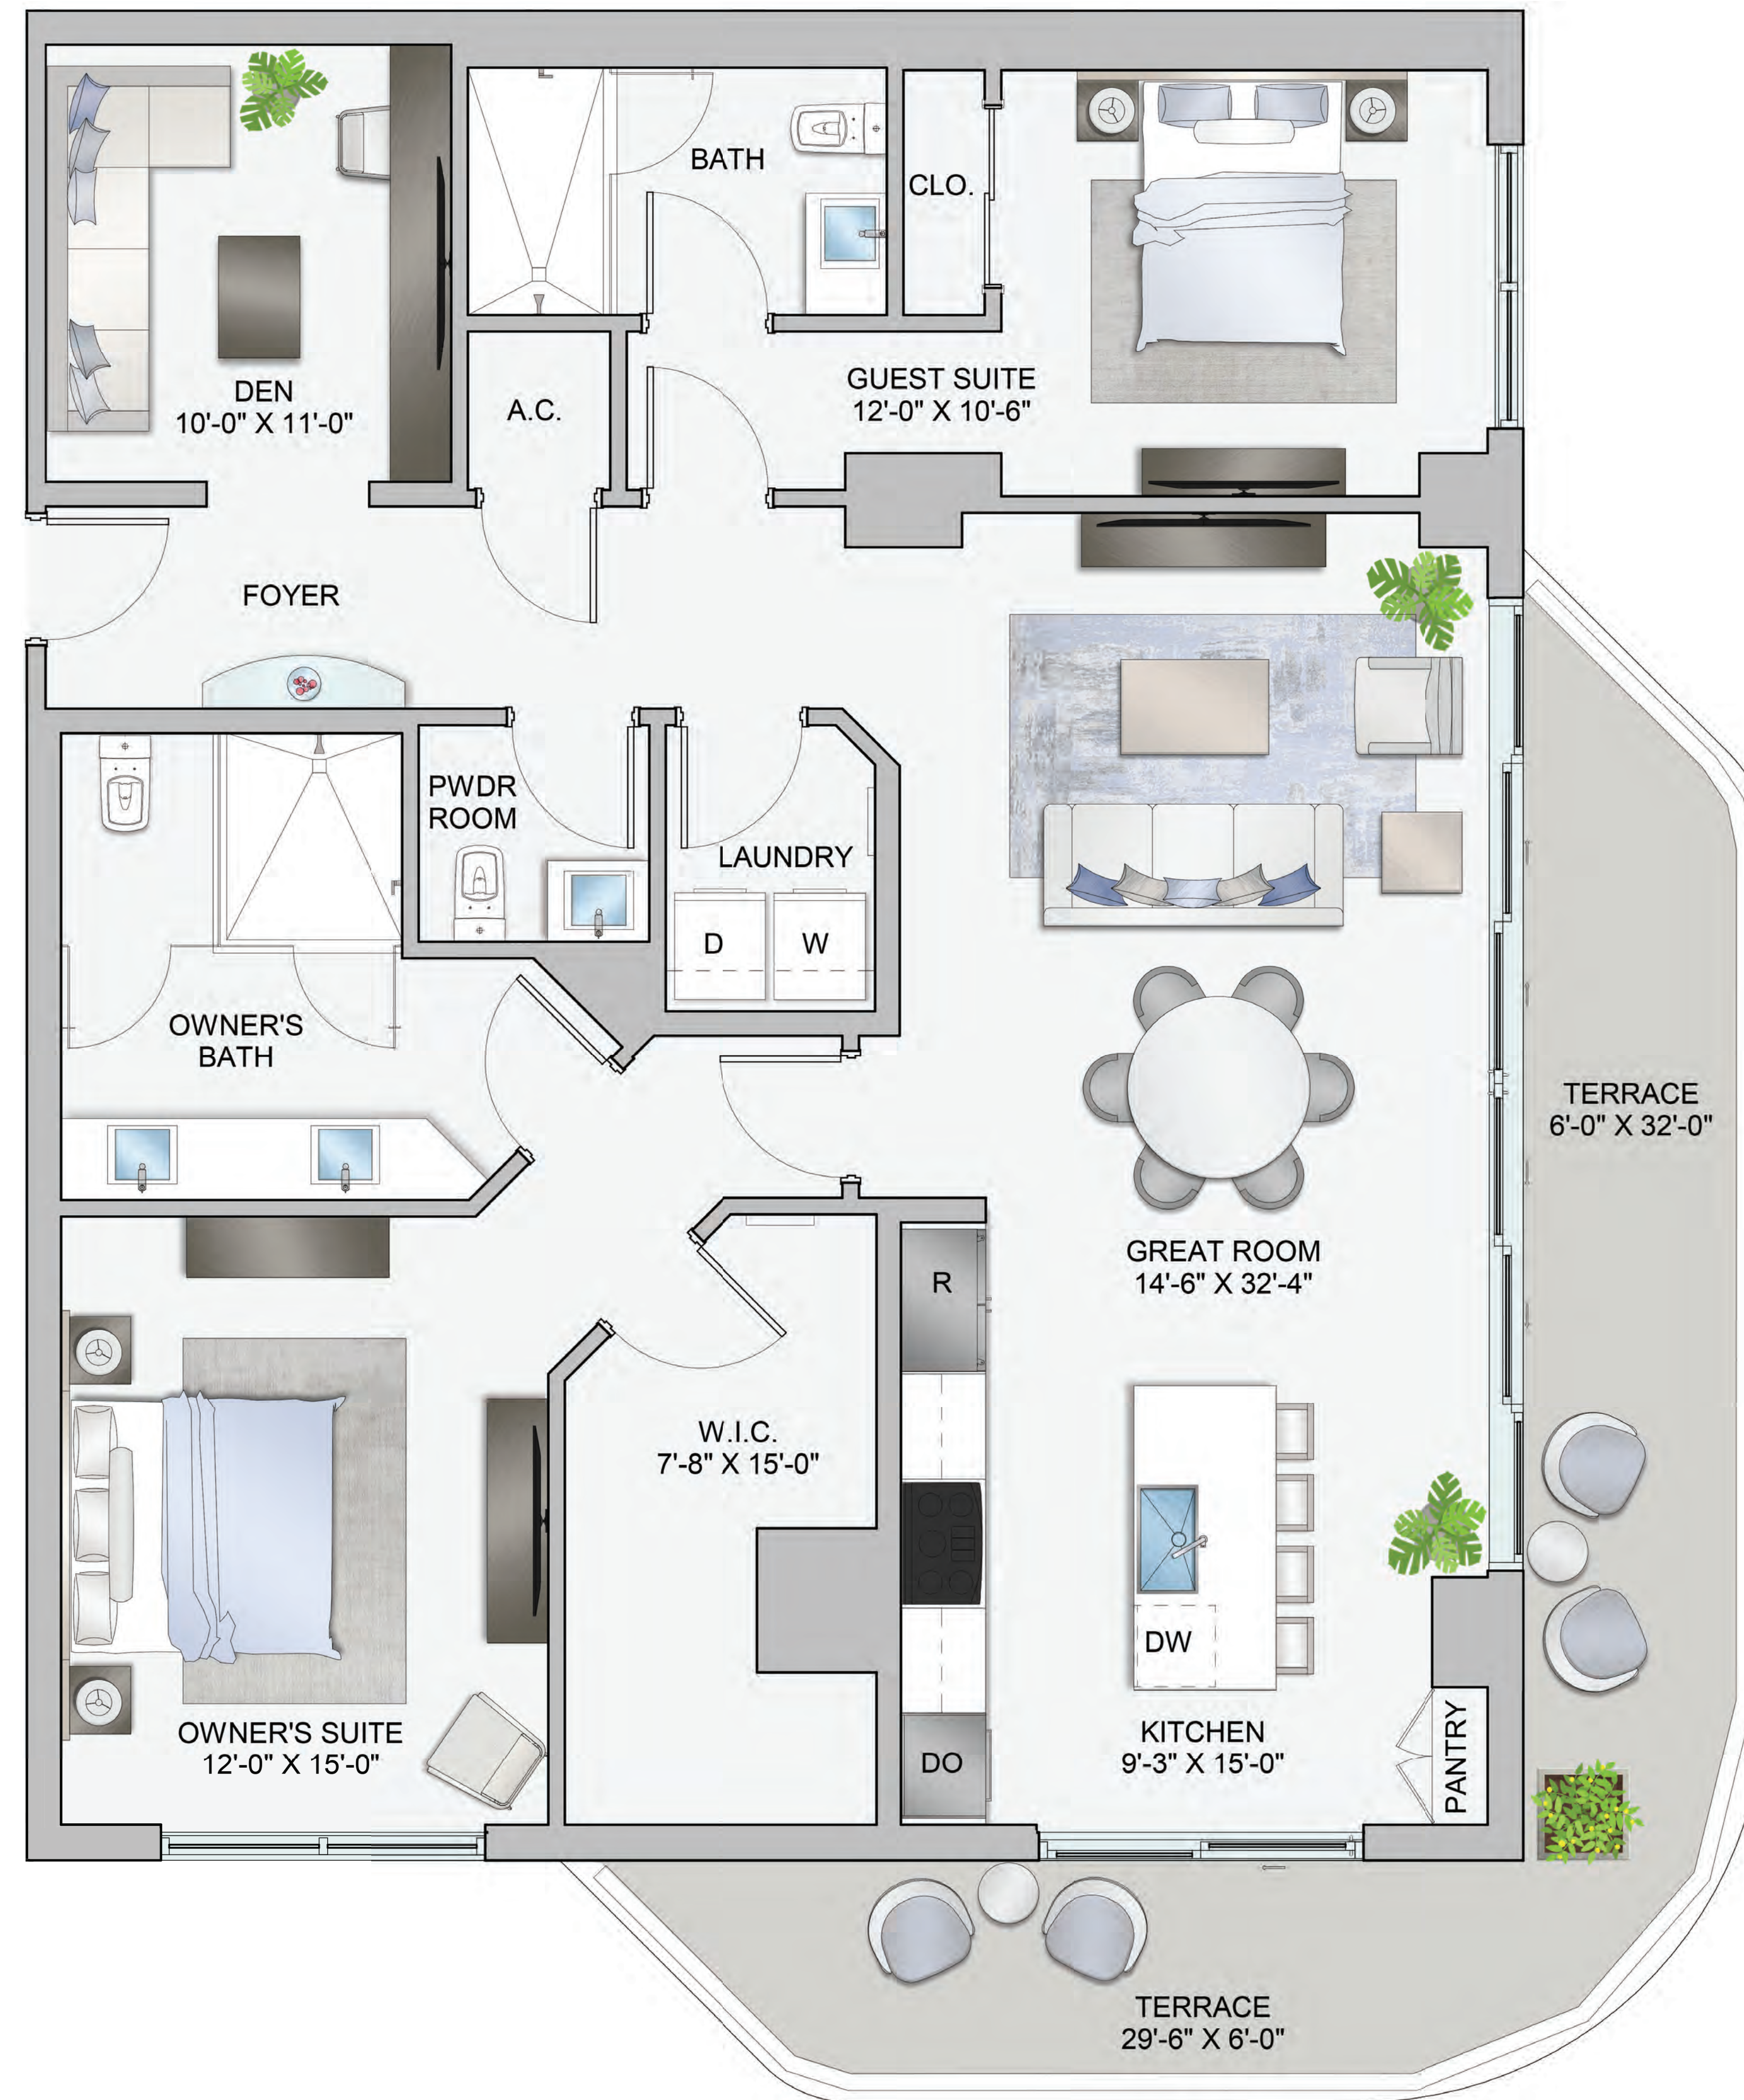

Residence E

- 2 Bedrooms
- 2.5 Bathrooms
- Den

TERRACE 1

LEVELS 14-15, 20-23, 28-31, 36-39

Interior: 1,655 sq ft
 Exterior: 312 sq ft
 Total: 1,967 sq ft

TERRACE 2

LEVELS 16-17, 24-25, 32-33

Interior: 1,655 sq ft
 Exterior: 405 sq ft
 Total: 2,060 sq ft

TERRACE 3

LEVELS 18-19, 26-27, 34-35

Interior: 1,655 sq ft
 Exterior: 407 sq ft
 Total: 2,062 sq ft