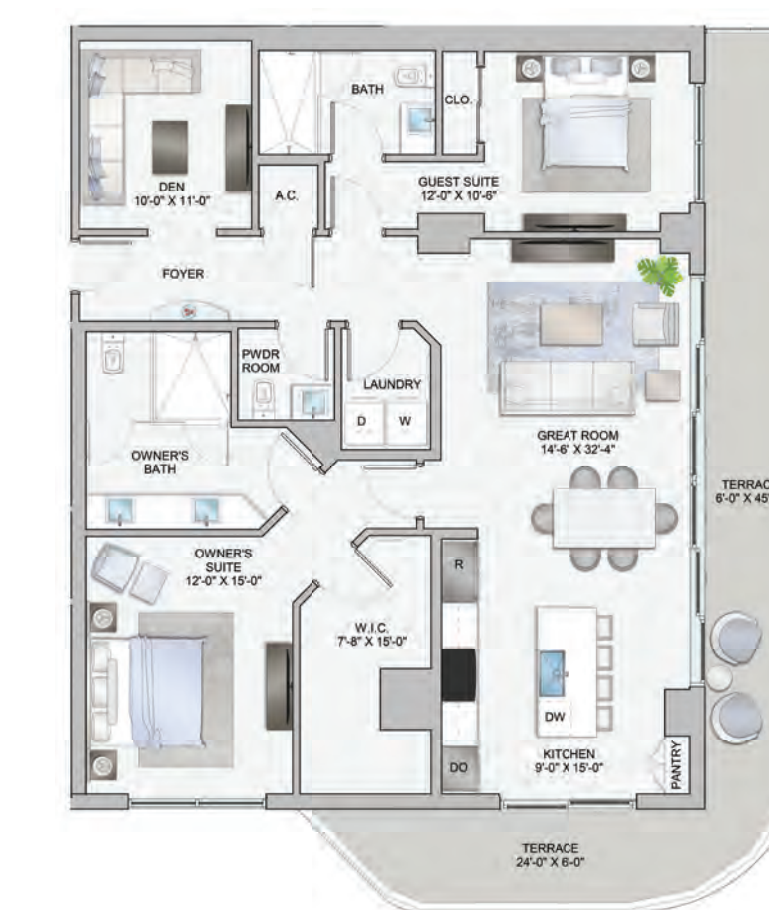

Residence E

- 2 Bedrooms
- 2.5 Bathrooms
- Den

TERRACE 1

LEVELS 14-15, 20-23, 28-31, 36-39

Interior: 1,655 sq ft
 Exterior: 312 sq ft
 Total: 1,967 sq ft

TERRACE 2

LEVELS 16-17, 24-25, 32-33

Interior: 1,655 sq ft
 Exterior: 405 sq ft
 Total: 2,060 sq ft

TERRACE 3

LEVELS 18-19, 26-27, 34-35

Interior: 1,655 sq ft
 Exterior: 407 sq ft
 Total: 2,062 sq ft