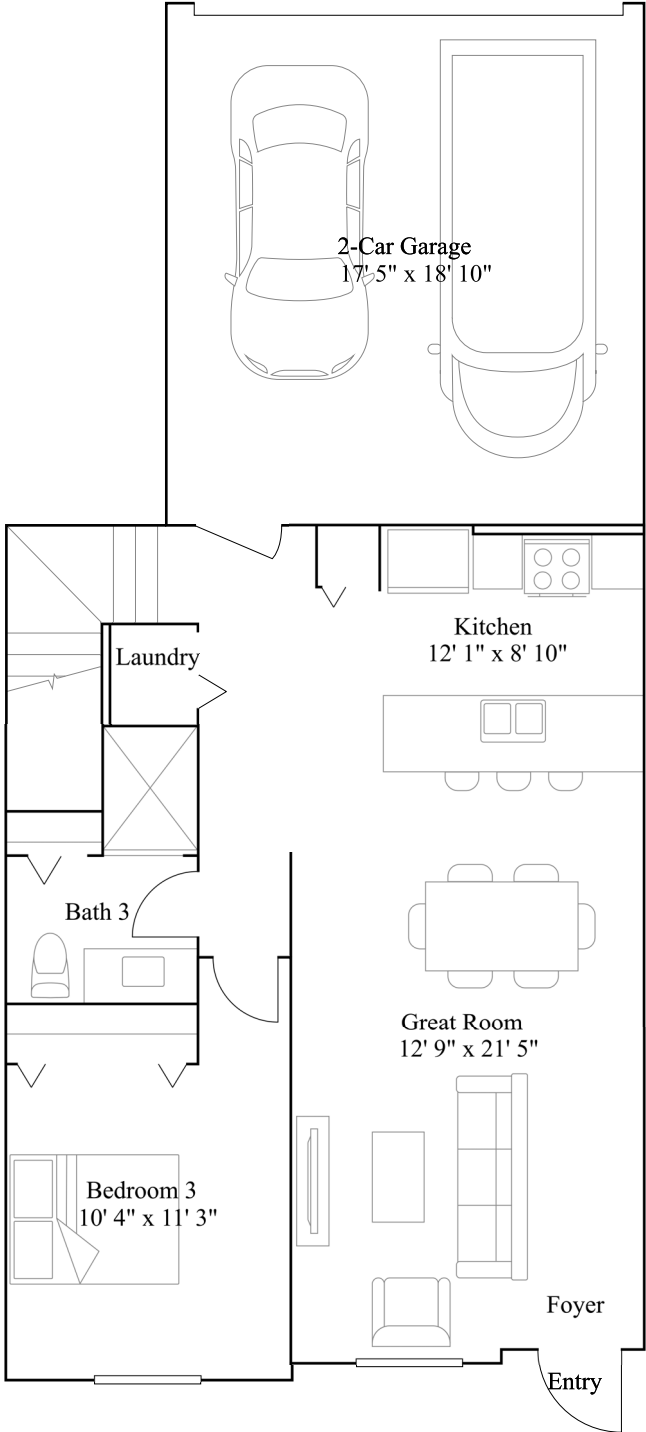

Citadelle

Solstice

1,286 sq. ft.
2-story
3 bed · 3 ba
2 car garage

Front Exterior

Rear Exterior

Citadelle

Solstice

1,286 sq. ft.
2-story
3 bed · 3 ba
2 car garage

1st Floor

Citadelle

Solstice

1,286 sq. ft.
2-story
3 bed · 3 ba
2 car garage

2nd Floor