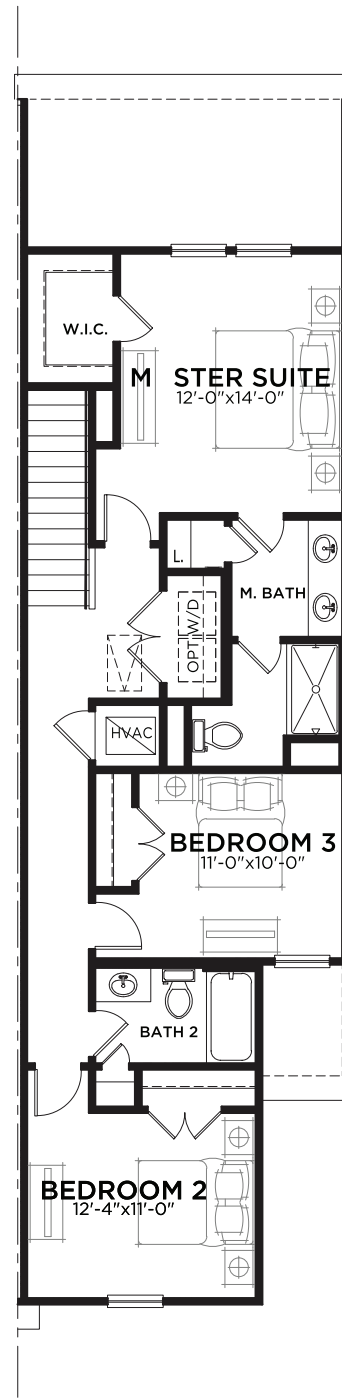

# Barcelona

3 bed • 2.5 bath • 1 car | 1,535 sq. ft.

CASA *Fresca*  
HOMES®

WHY NOT START FRESH?

**Barcelona**

# Barcelona

3 bed • 2.5 bath • 1 car | 1,535 sq. ft.

WHY NOT START FRESH?

M IN FLOOR PLAN

UPPER FLOOR PLAN

**Area Schedule**

Main Floor A/C	642 SF
Upper Floor A/C	893 SF
Total A/C	1535 SF
Garage	296 SF
Lanai	144 SF
Entry	29 SF
<b>Total Area</b>	<b>2004 SF</b>