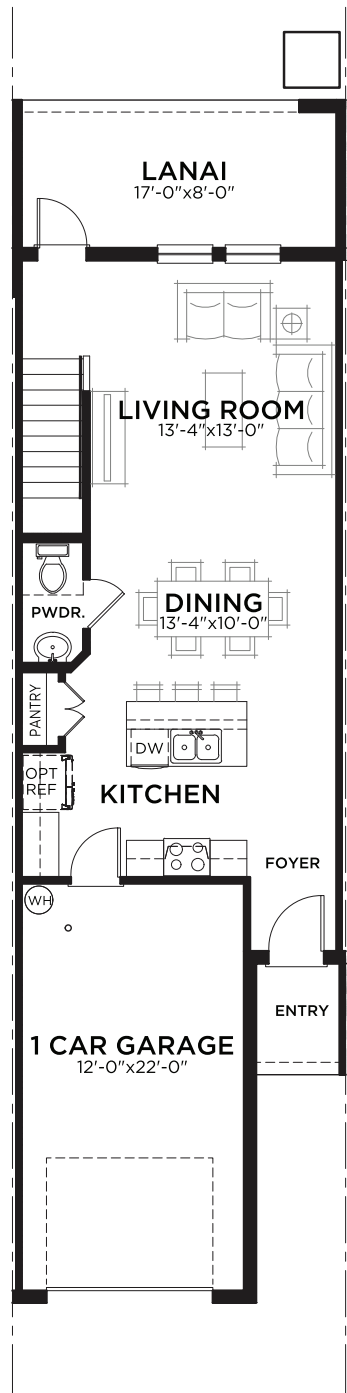

# Barcelona

3 bed • 2.5 bath • 1 car | 1,535 sq. ft.

CASA *Fresca*  
HOMES®

WHY NOT START FRESH?

**Barcelona**

# Barcelona

3 bed • 2.5 bath • 1 car | 1,535 sq. ft.

WHY NOT START FRESH?

M IN FLOOR PLAN

UPPER FLOOR PLAN

**Area Schedule**

Main Floor A/C	642 SF
Upper Floor A/C	893 SF
Total A/C	1535 SF
Garage	296 SF
Lanai	144 SF
Entry	29 SF
<b>Total Area</b>	<b>2004 SF</b>