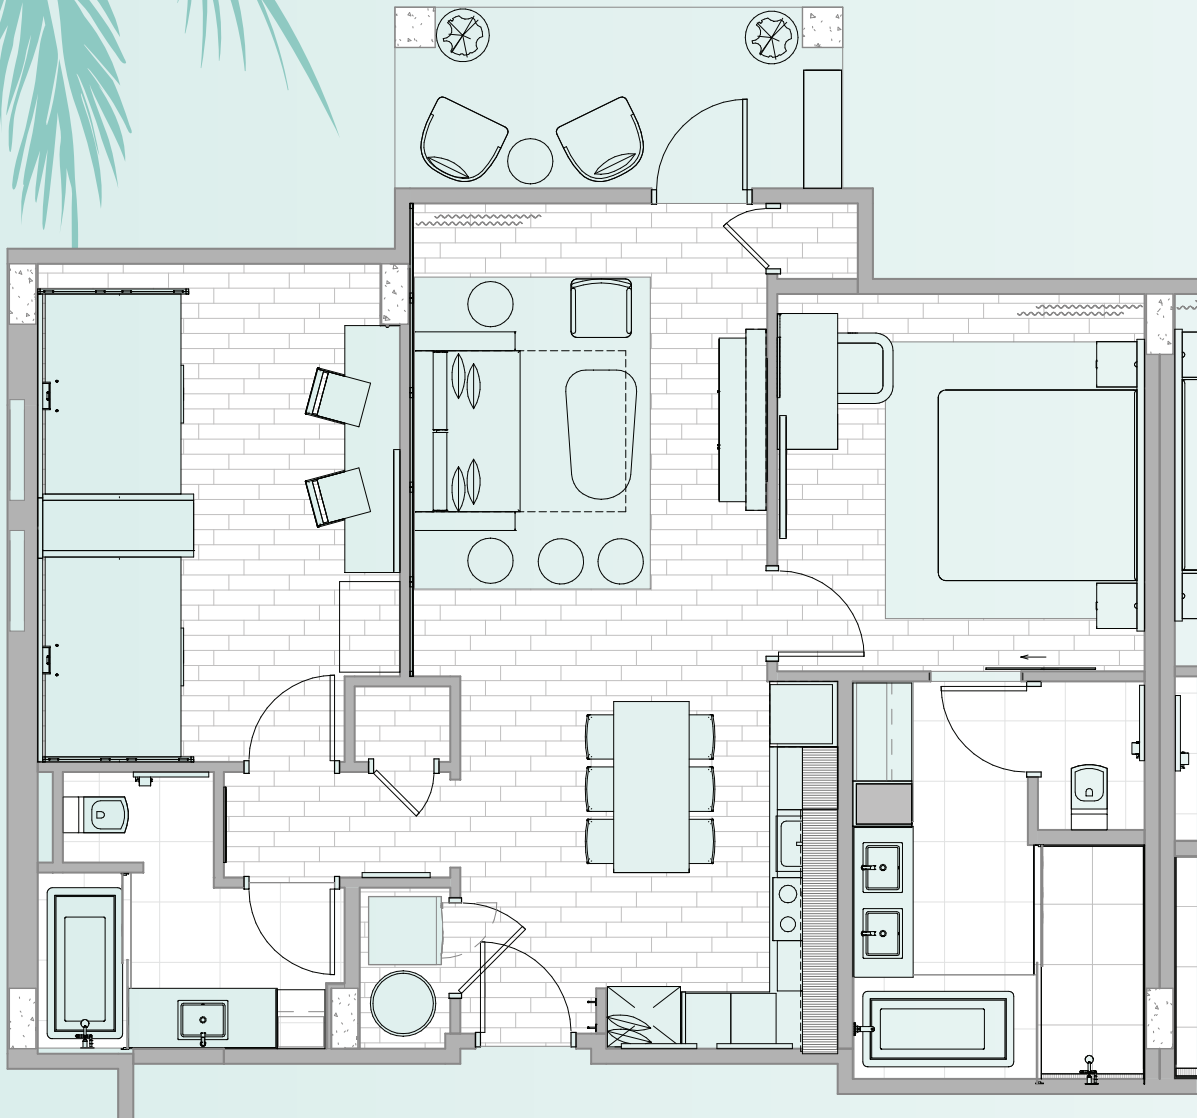

THE Inspiration

EMBASSY
SUITES
by Hilton™

Orlando Sunset Walk

2 BEDROOMS (B-END)

2 BEDROOMS • 2 BATHS
1,061 AC SQ.FT.

Virtual reality plans, elevations and/or renderings are artists' conception, not to scale and may contain options or features which are not standard on all residences. Embassy Suites by Hilton Orlando Sunset Walk reserves the right to make changes to these floorplans, features, specifications, dimensions and elevations without prior notice. Stated dimensions and square footage are approximate and should not be used as representation of the homes precise or actual size. Any statement, verbal or written, regarding "under air", "living area" or "finished area" or any other description or modifier of the square footage size of any home is a shorthand description of the manner in which the square footage was estimated and should not be construed to indicate certainty.