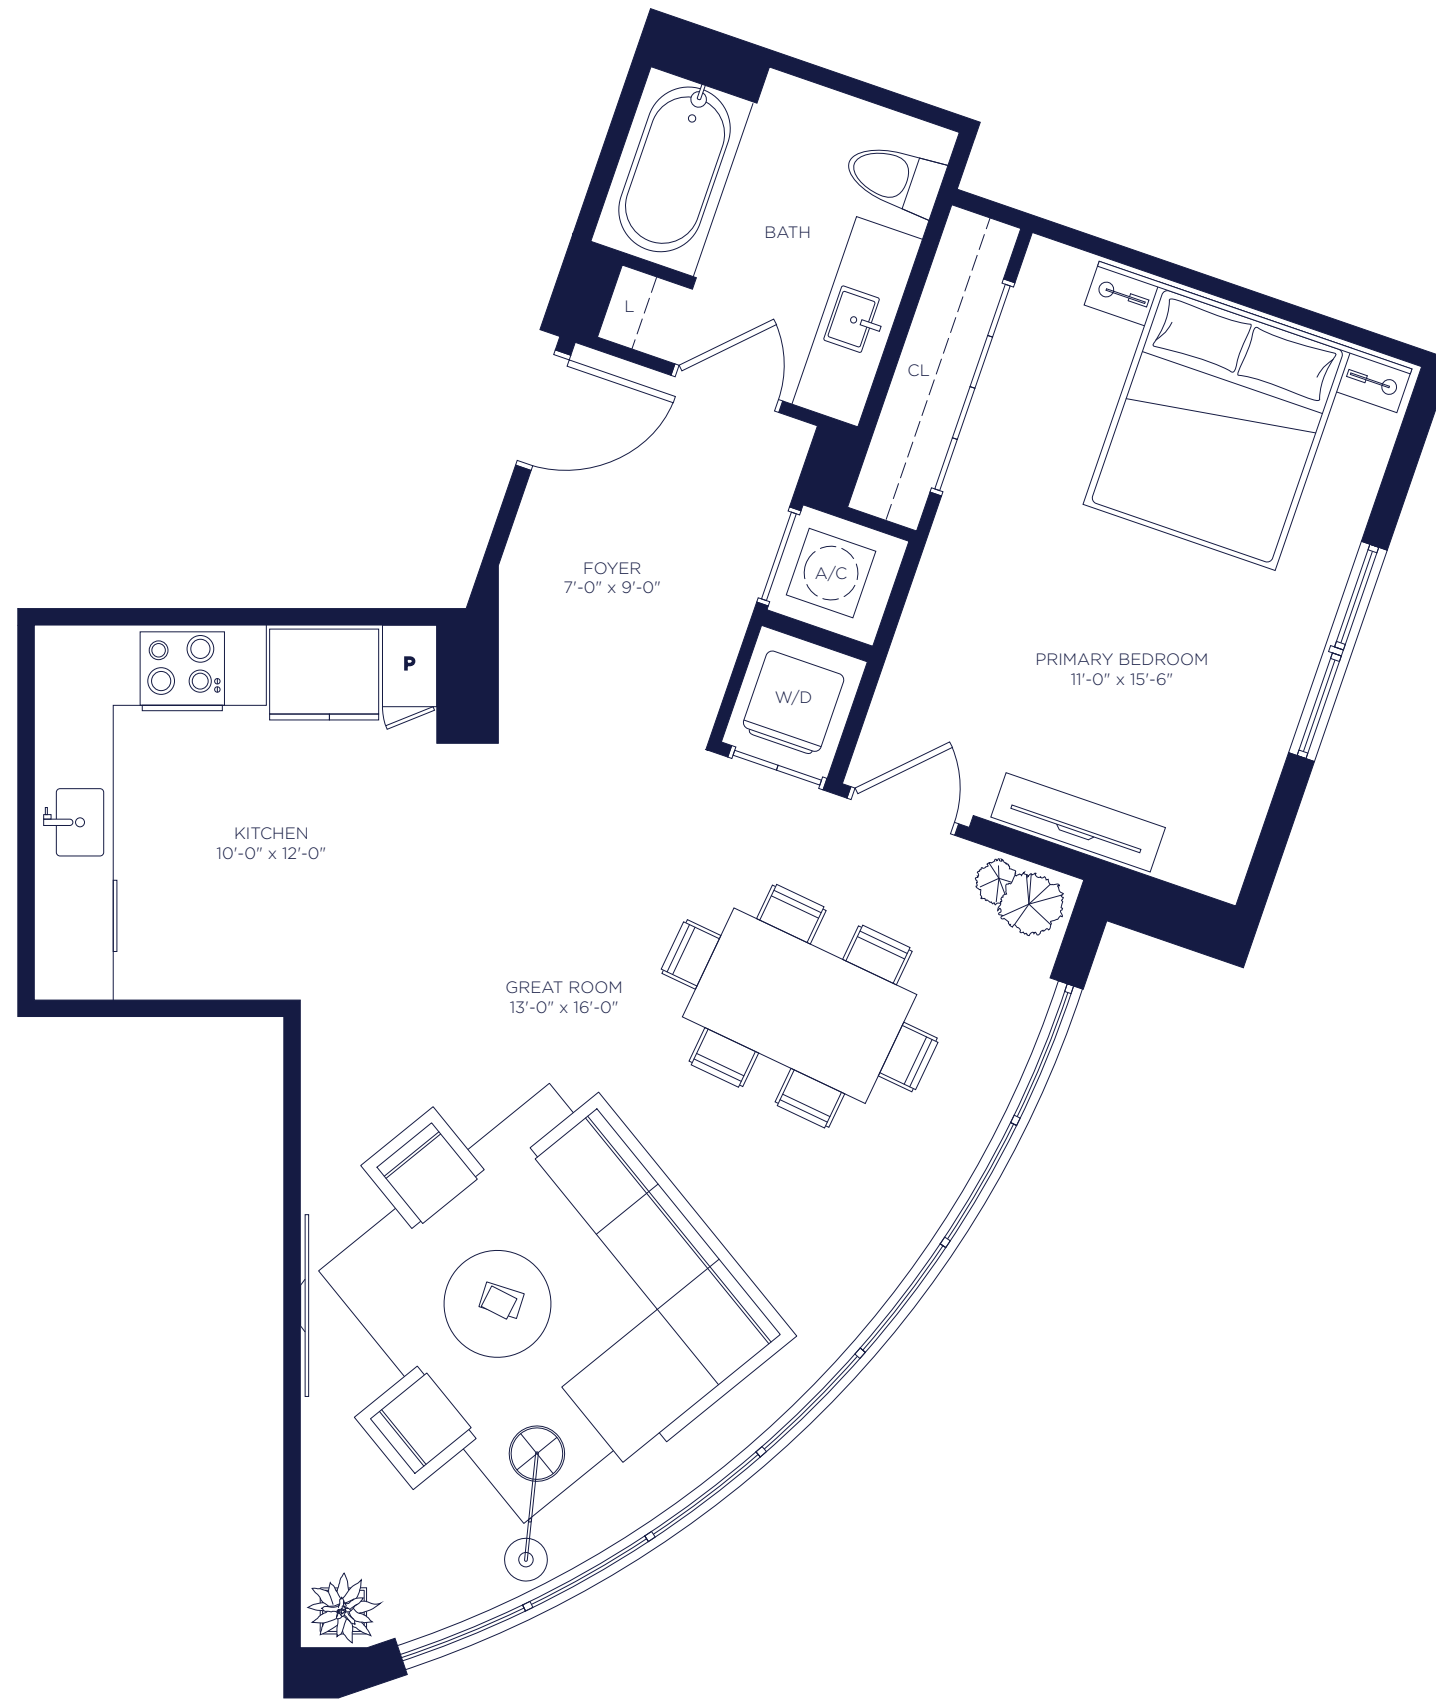

## SPECIFICATIONS

Bedrooms	1
Bathrooms	1
Interior Area	733 SQ FT
Balcony	60 SQ FT

NEW RIVER

## SPECIFICATIONS

Bedrooms	1
Bathrooms	1
Interior Area	831 SQ FT
Balcony	95 SQ FT

NEW RIVER

### SPECIFICATIONS

Bedrooms	1
Bathrooms	1
Interior Area	790 SQ FT
Balcony	85 SQ FT

## SPECIFICATIONS

Bedrooms	1
Bathrooms	1
Interior Area	923 SQ FT