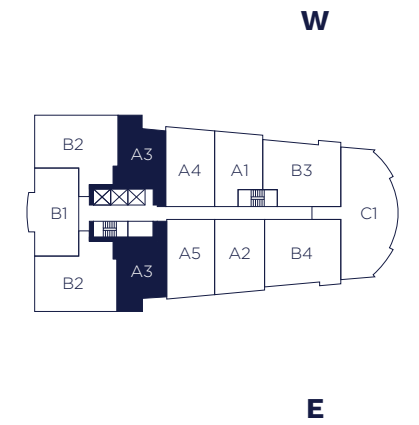

## SPECIFICATIONS

Bedrooms	1
Bathrooms	1
Interior Area	733 SQ FT
Balcony	60 SQ FT

NEW RIVER

## SPECIFICATIONS

Bedrooms	1
Bathrooms	1
Interior Area	831 SQ FT
Balcony	95 SQ FT

NEW RIVER