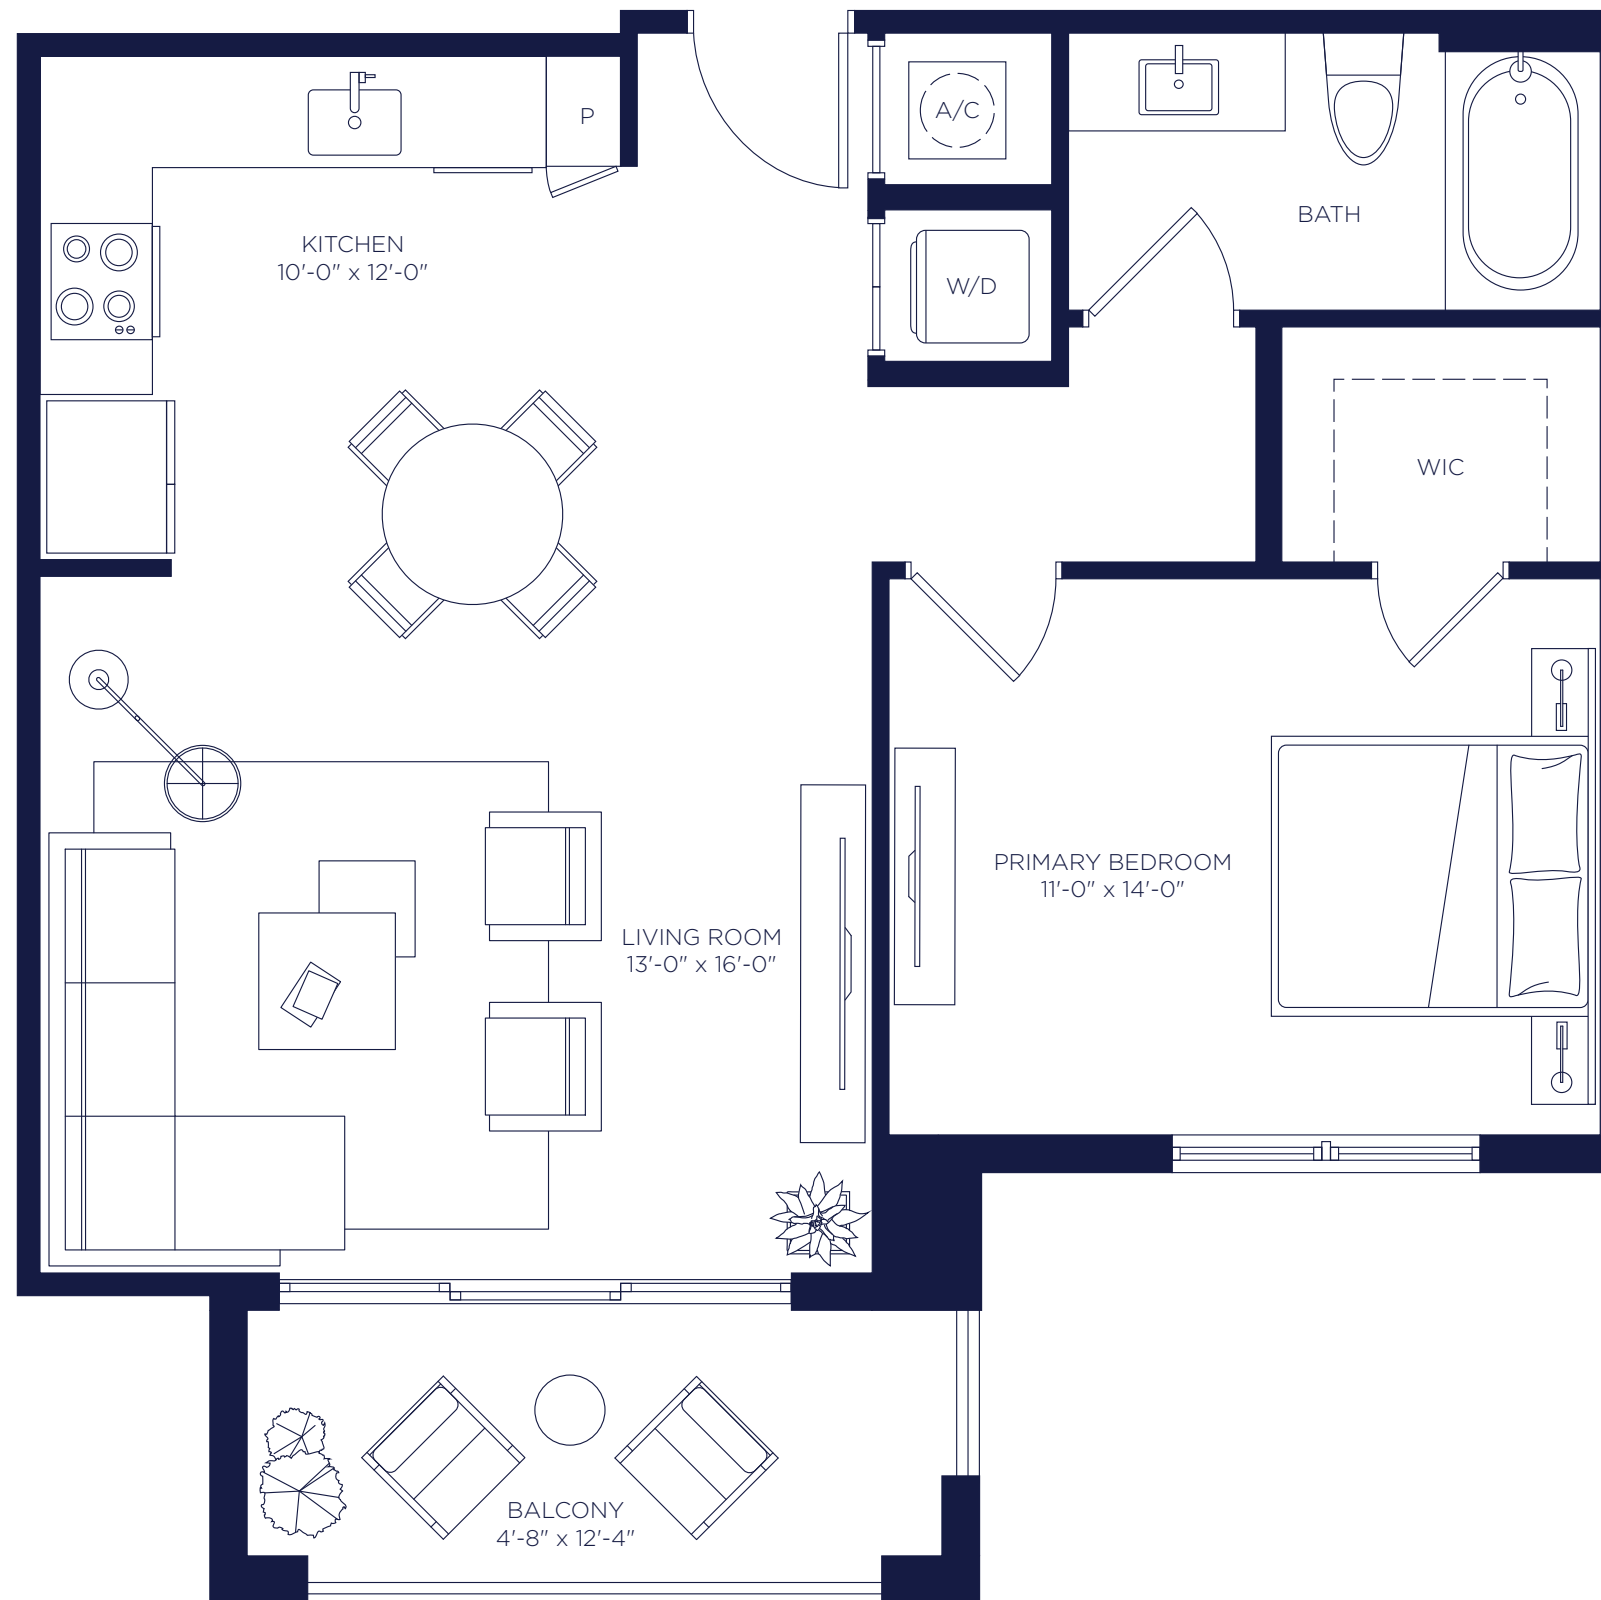

## SPECIFICATIONS

Bedrooms	1
Bathrooms	1
Interior Area	733 SQ FT
Balcony	60 SQ FT

NEW RIVER

## SPECIFICATIONS

Bedrooms	1
Bathrooms	1
Interior Area	831 SQ FT
Balcony	95 SQ FT

NEW RIVER

## RESIDENCE A6

### SPECIFICATIONS

Bedrooms	1
Bathrooms	1
Interior Area	790 SQ FT
Balcony	85 SQ FT