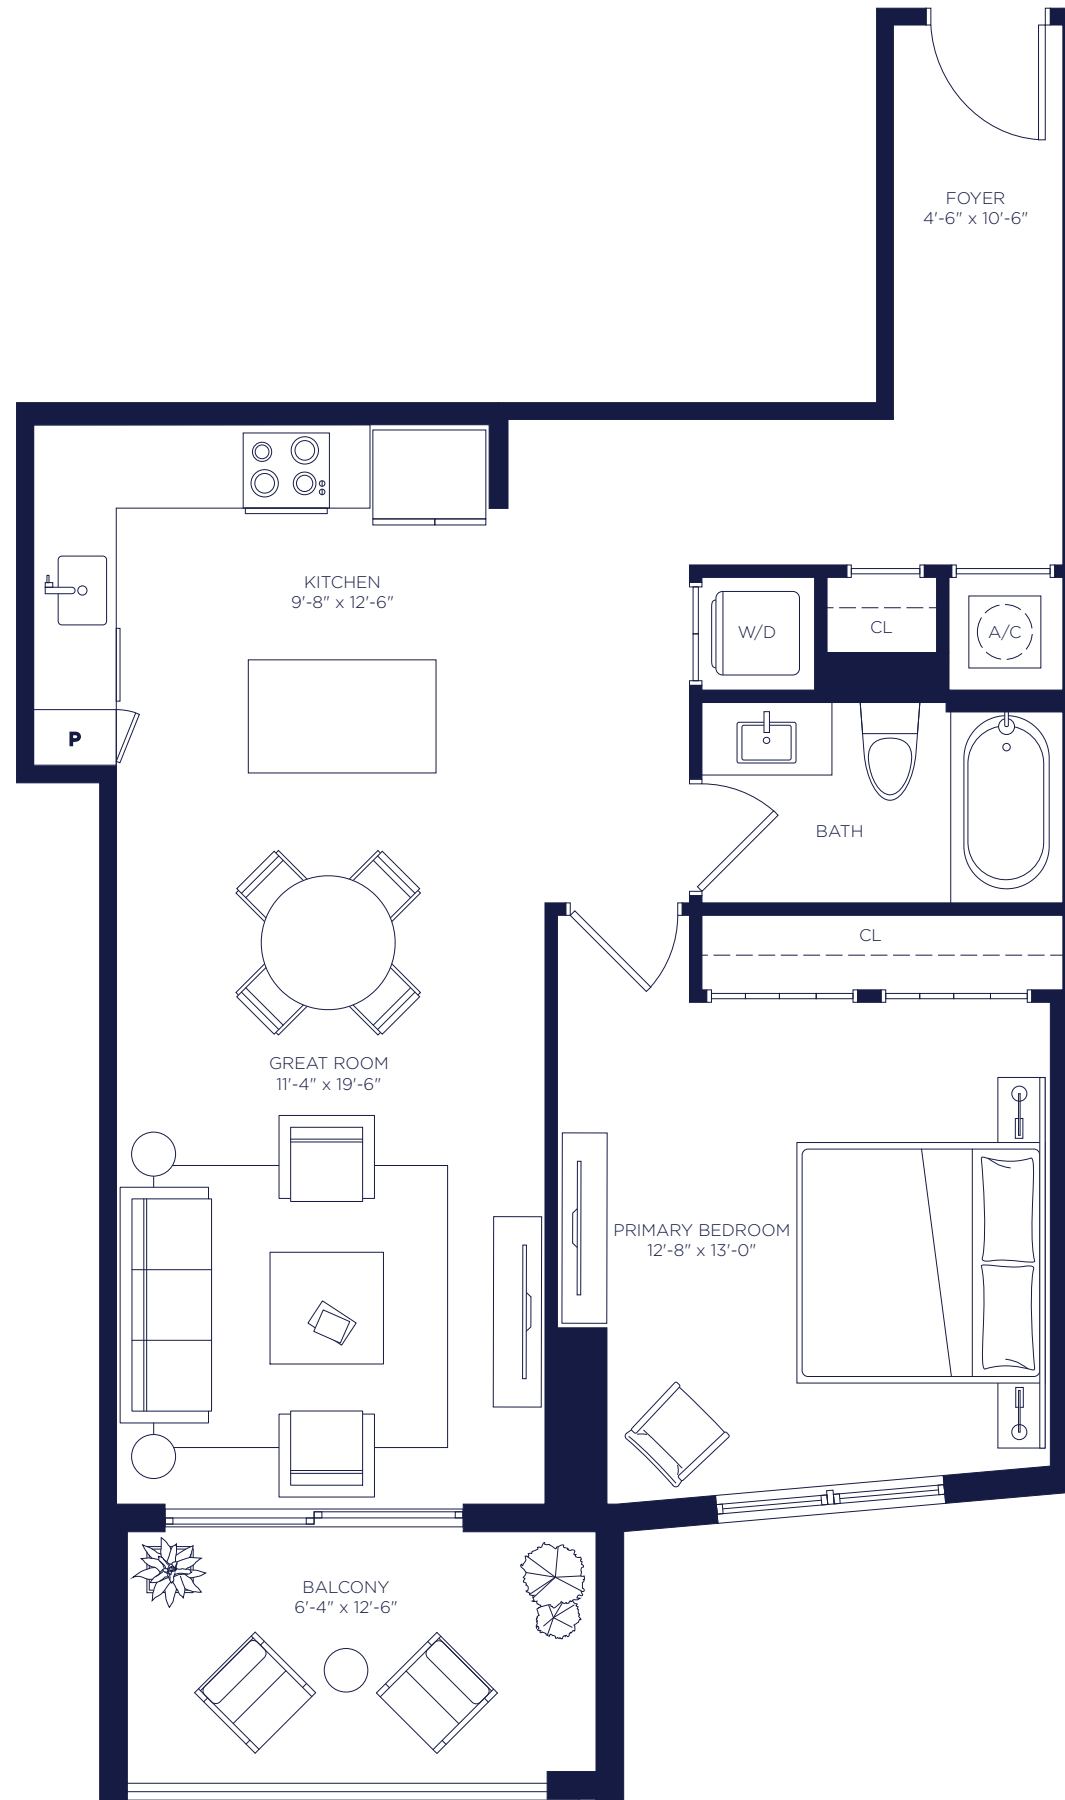

## SPECIFICATIONS

Bedrooms	1
Bathrooms	1
Interior Area	733 SQ FT
Balcony	60 SQ FT

NEW RIVER

## SPECIFICATIONS

Bedrooms	1
Bathrooms	1
Interior Area	831 SQ FT
Balcony	95 SQ FT

NEW RIVER