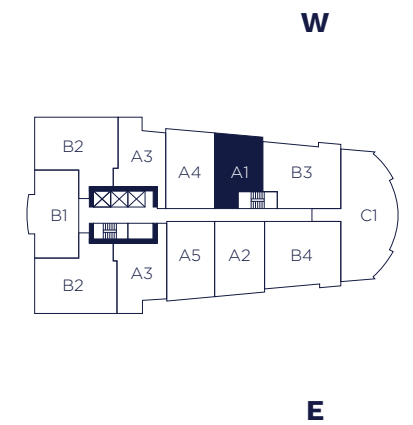

## SPECIFICATIONS

Bedrooms	1
Bathrooms	1
Interior Area	733 SQ FT
Balcony	60 SQ FT

NEW RIVER