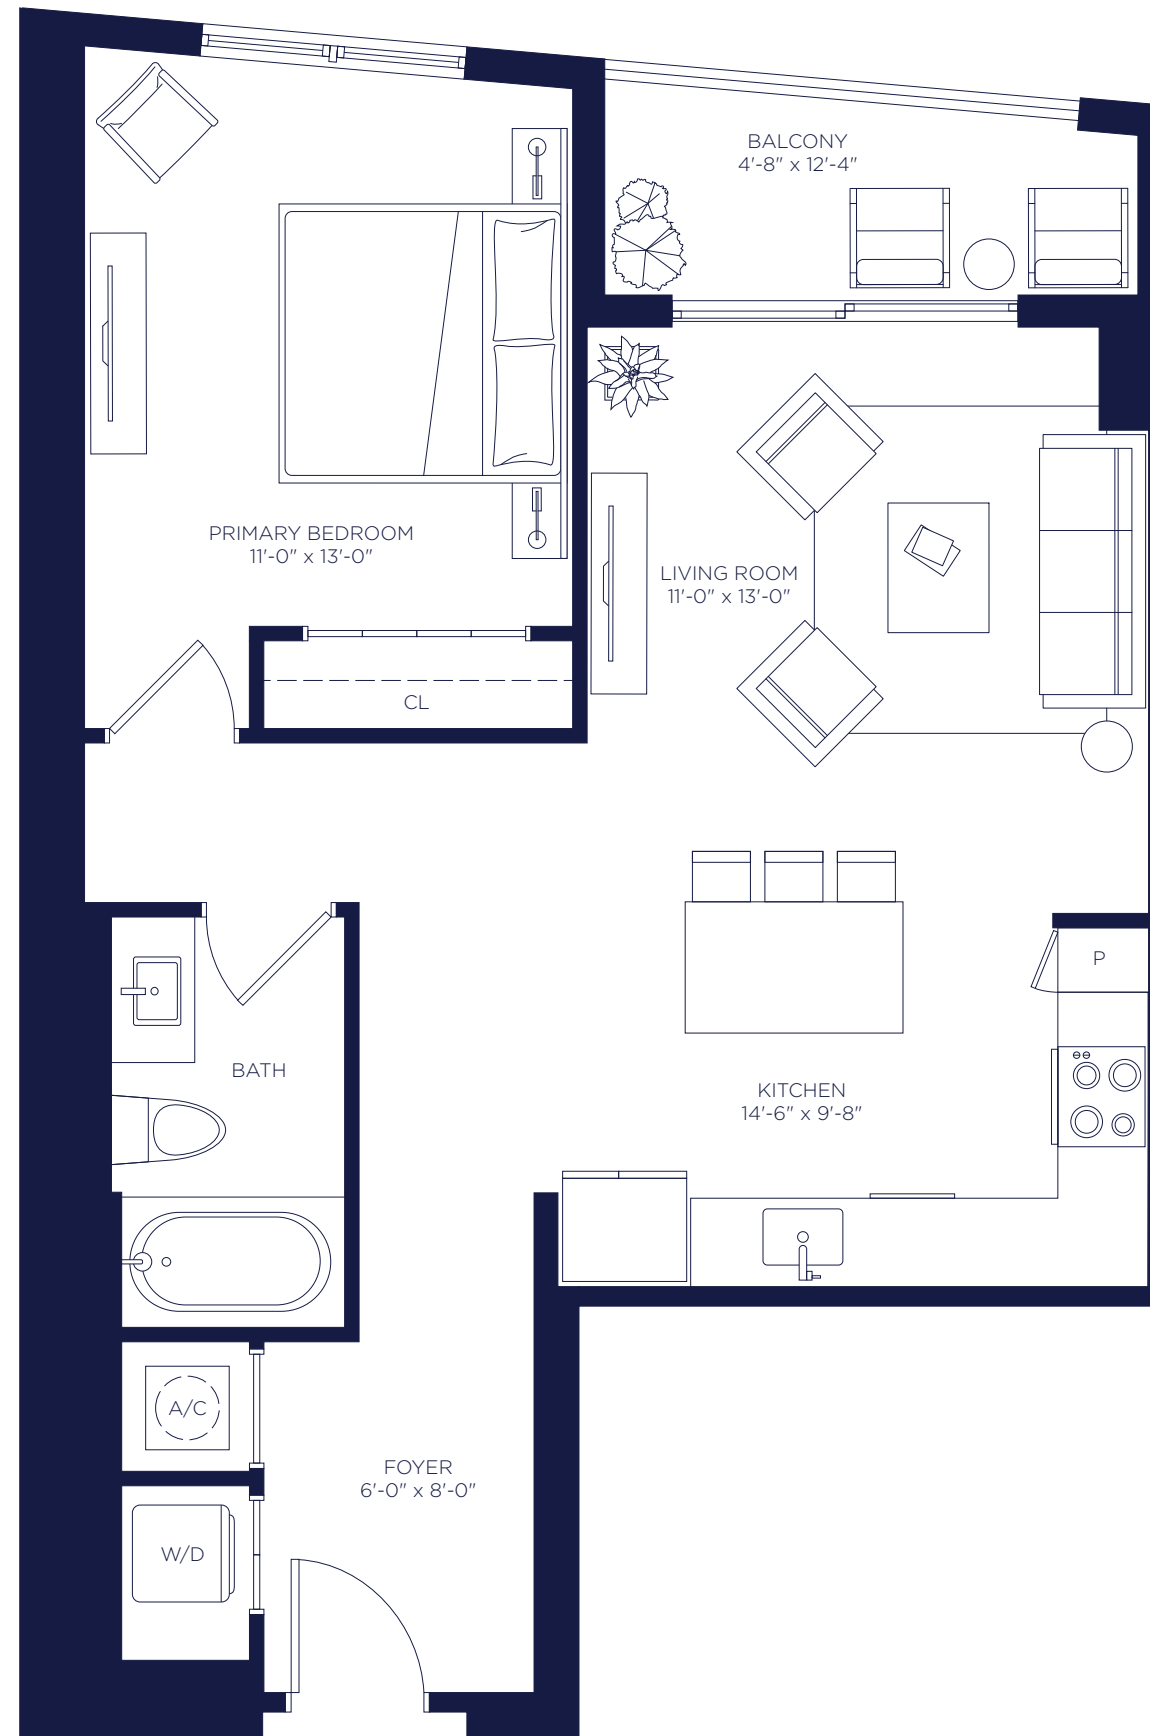

# RESIDENCE A1

## SPECIFICATIONS

Bedrooms	1
Bathrooms	1
Interior Area	733 SQ FT
Balcony	60 SQ FT

NEW RIVER

## SPECIFICATIONS

Bedrooms	1
Bathrooms	1
Interior Area	831 SQ FT
Balcony	95 SQ FT

NEW RIVER