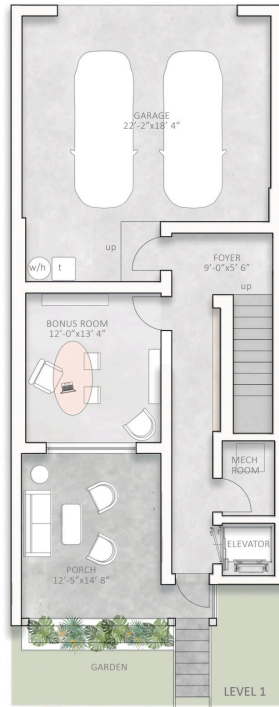

# NEVER MISS ANOTHER SUNSET

*Serena*

Residence Four

Residence Type  
3 BEDROOM + 2 1/2  
BATHROOM

Unit  
2,782 SF

Garage  
518 SF

Porch  
245 SF

Balcony  
126 SF

**Total**  
3,671 SF

Garden  
612 SF

N ▲