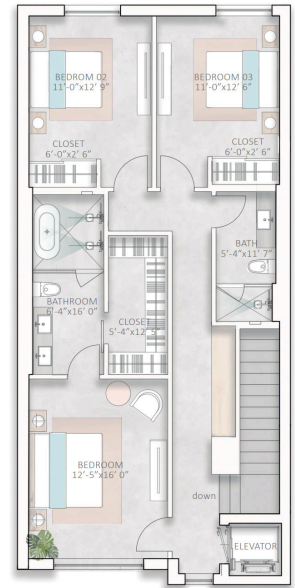

# NEVER MISS ANOTHER SUNSET

*Serena*

Residence Four

Residence Type  
3 BEDROOM + 2 1/2  
BATHROOM

Unit  
2,782 SF

Garage  
518 SF

Porch  
245 SF

Balcony  
126 SF

**Total**  
3,671 SF

Garden  
612 SF

N ▲