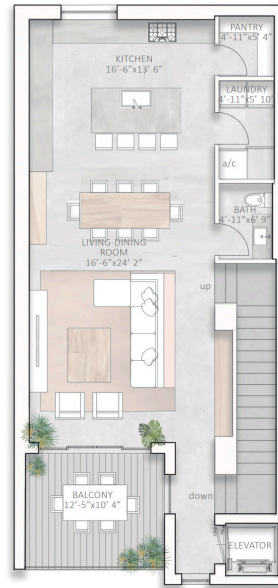

# NEVER MISS ANOTHER SUNSET

*Serena*

Residence Four

Residence Type  
3 BEDROOM + 2 1/2  
BATHROOM

Unit  
2,782 SF

Garage  
518 SF

Porch  
245 SF

Balcony  
126 SF

**Total**  
3,671 SF

Garden  
612 SF

N ▲