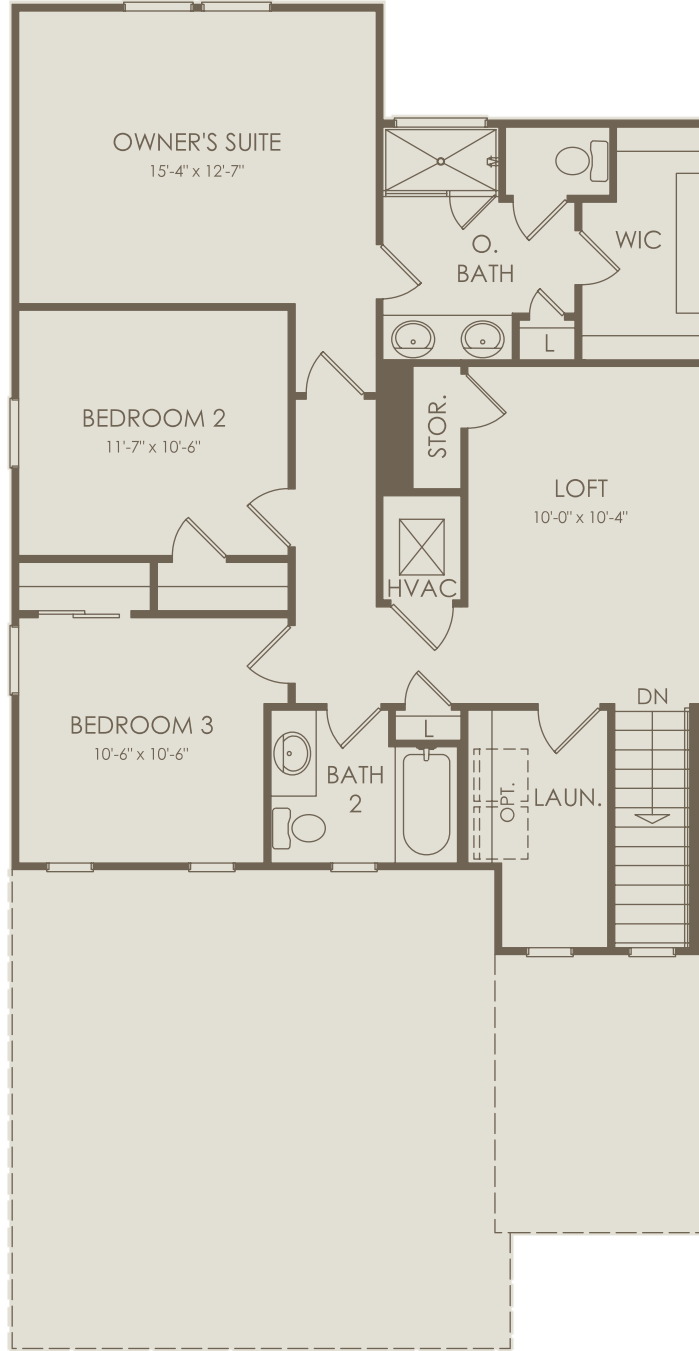

WATERSET
5367 Wolf Creek Drive, Apollo Beach, 33572

Pinecrest Floor Plan
3 Bedrooms ♦ 2.5 Bathrooms ♦ 2 Car Garage ♦ 2,262 SqFt

Exterior CO2

For this application, the company does not warrant or assume any legal liability or responsibility for the accuracy, completeness, or usefulness of any information, apparatus, product, or process disclosed. Base floor plan subject to change based on elevation selected.

Floor 1

Options not selected include : Covered Lanai, Bedroom 5 and Bath 3, Enclosed Flex Room, Built-In Kitchen - Add-On Available with Luxe Package, Bedroom 4, Owner's Bath 2 - Add-On Available with Premier & Luxe Package

For this application, the company does not warrant or assume any legal liability or responsibility for the accuracy, completeness, or usefulness of any information, apparatus, product, or process disclosed. Base floor plan subject to change based on elevation selected.

Floor 2

Options not selected include : Covered Lanai, Bedroom 5 and Bath 3, Enclosed Flex Room, Built-In Kitchen - Add-On Available with Luxe Package, Bedroom 4, Owner's Bath 2 - Add-On Available with Premier & Luxe Package