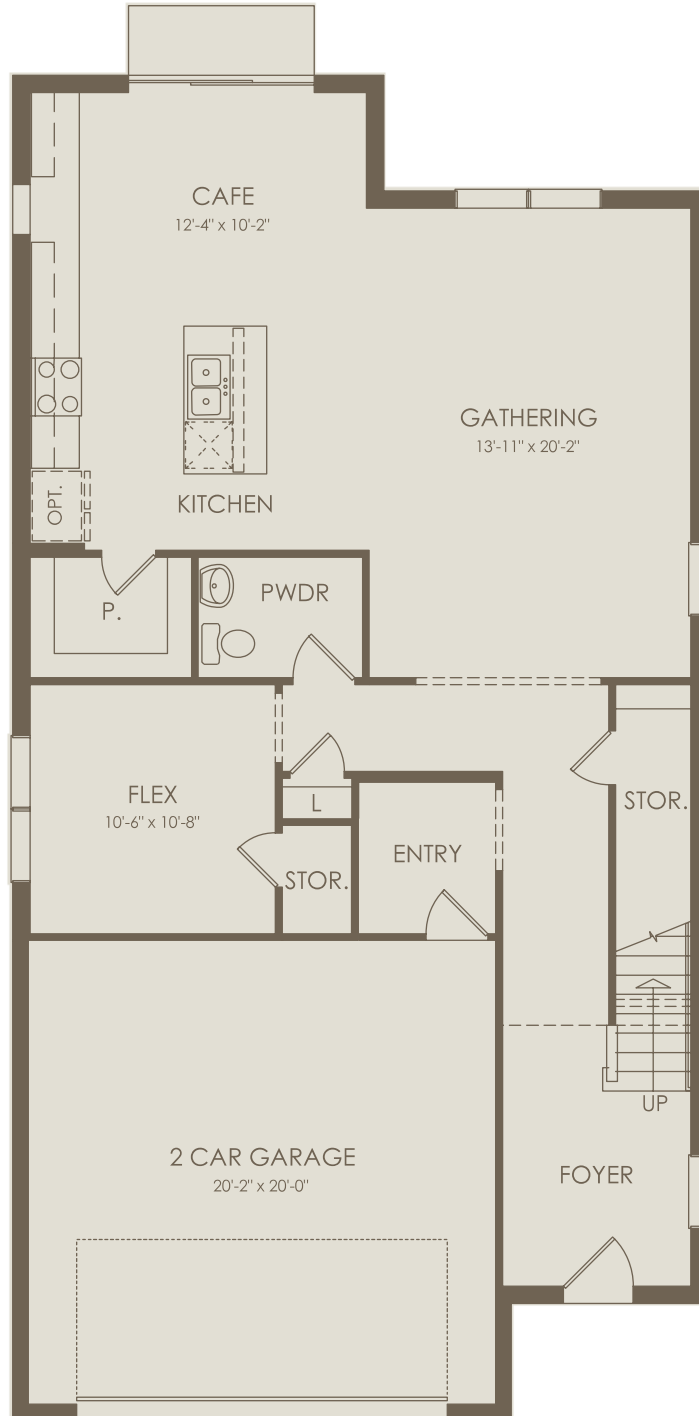

WATERSET
5367 Wolf Creek Drive, Apollo Beach, 33572

Pinecrest Floor Plan
3 Bedrooms ♦ 2.5 Bathrooms ♦ 2 Car Garage ♦ 2,262 SqFt

Exterior CO2

For this application, the company does not warrant or assume any legal liability or responsibility for the accuracy, completeness, or usefulness of any information, apparatus, product, or process disclosed. Base floor plan subject to change based on elevation selected.

Floor 1

Options not selected include : Covered Lanai, Bedroom 5 and Bath 3, Enclosed Flex Room, Built-In Kitchen - Add-On Available with Luxe Package, Bedroom 4, Owner's Bath 2 - Add-On Available with Premier & Luxe Package

For this application, the company does not warrant or assume any legal liability or responsibility for the accuracy, completeness, or usefulness of any information, apparatus, product, or process disclosed. Base floor plan subject to change based on elevation selected.

Floor 2

Options not selected include : Covered Lanai, Bedroom 5 and Bath 3, Enclosed Flex Room, Built-In Kitchen - Add-On Available with Luxe Package, Bedroom 4, Owner's Bath 2 - Add-On Available with Premier & Luxe Package