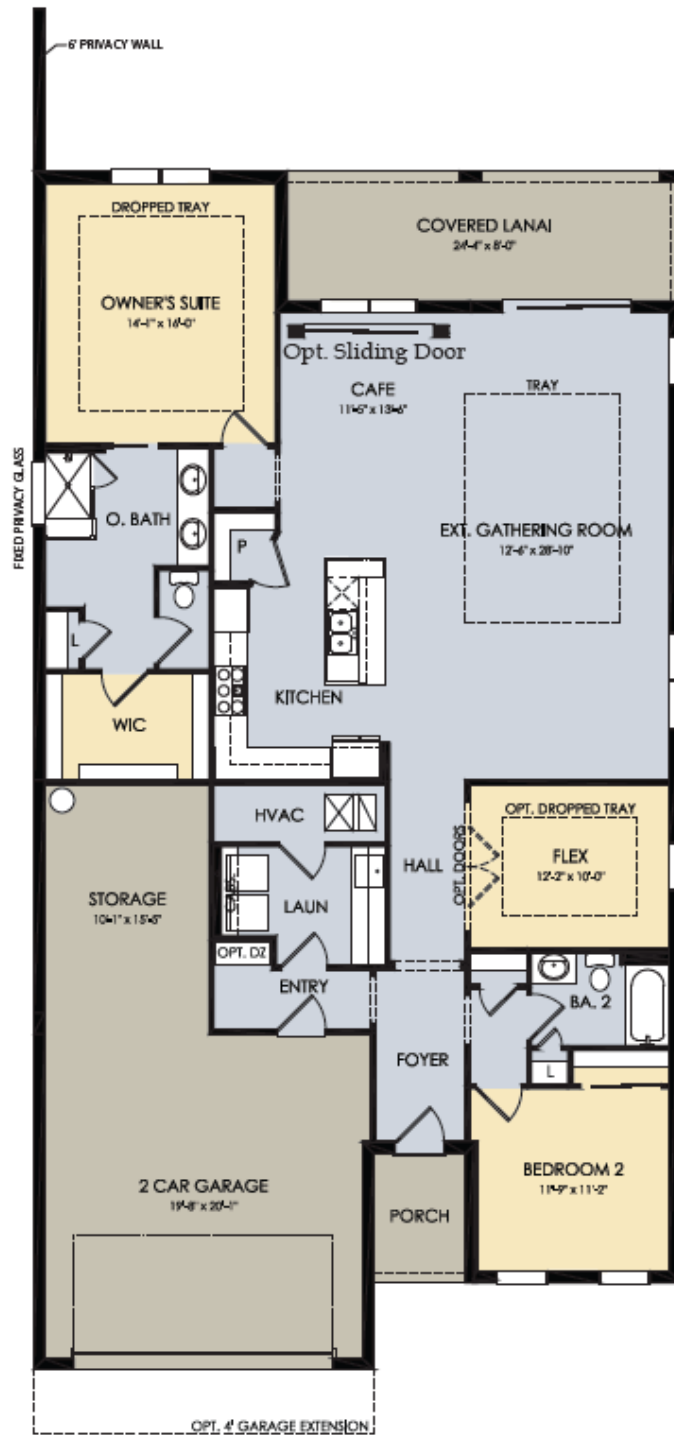

MYSTIQUE

2,018-2,228 A/C Sq. Ft. | 2-3 Bedrooms | 2-3 Baths

The **RESERVE**
at Eastpointe

DIVOSTA[®]

MYSTIQUE

- 2,018-2,228 A/C Sq. Ft.
- 2-3 Bedrooms
- 2-3 Baths

*Elevation FM2 shown.
Room dimensions,
square footage and
window sizes and
locations may vary
based on elevation
selection.

Floor plans are subject to change. Room & porch dimensions, square footage and window sizes and locations may vary based on home exterior selection. Exact dimensions and spatial arrangements on this plan are approximate and may vary in final construction. Artist's renderings of home exteriors are conceptual only and are not intended to be an exact representation or show specific detailing. See a sales representative for details.
©2024 Pulte Home Corporation. CBC057850 HIP 10-26-24