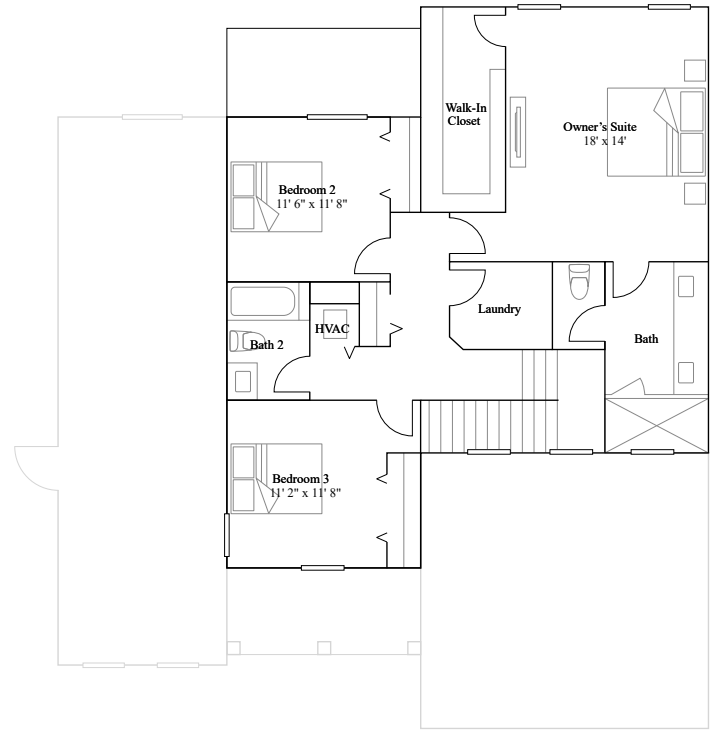

Starfish

4 bd . 3 ba . 1 half ba . 2,915 ft²

1st Floor

2nd Floor

Available Exteriors

Exterior A

Exterior B