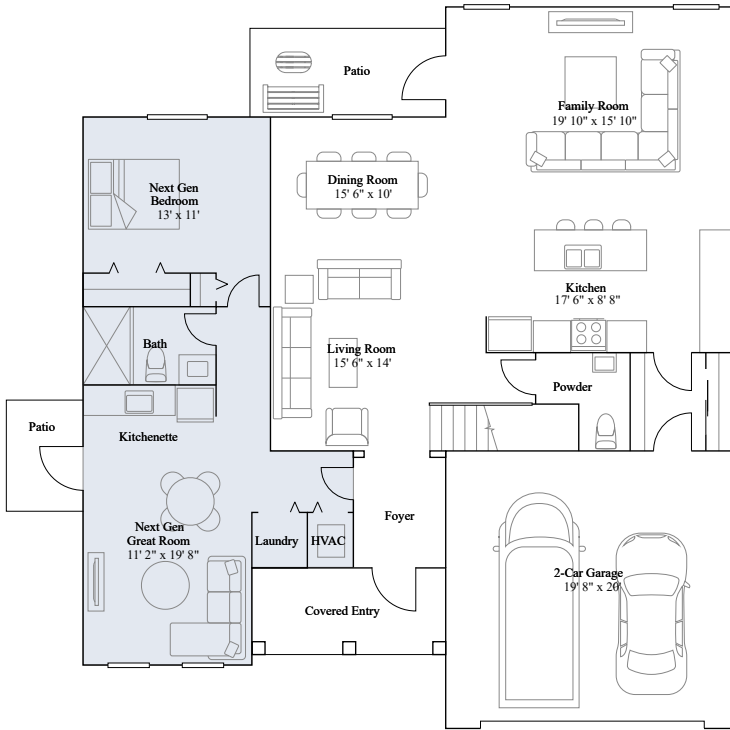

Starfish

4 bd . 3 ba . 1 half ba . 2,915 ft²

1st Floor

2nd Floor

Available Exteriors

Exterior A

Exterior B