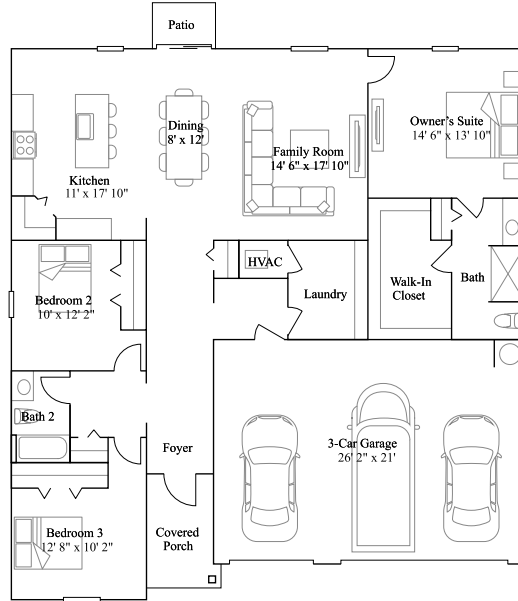

ASPIRE

3 bd . 2 ba . 1,843 ft²

1st Floor

Available Exteriors

Exterior A

Exterior B