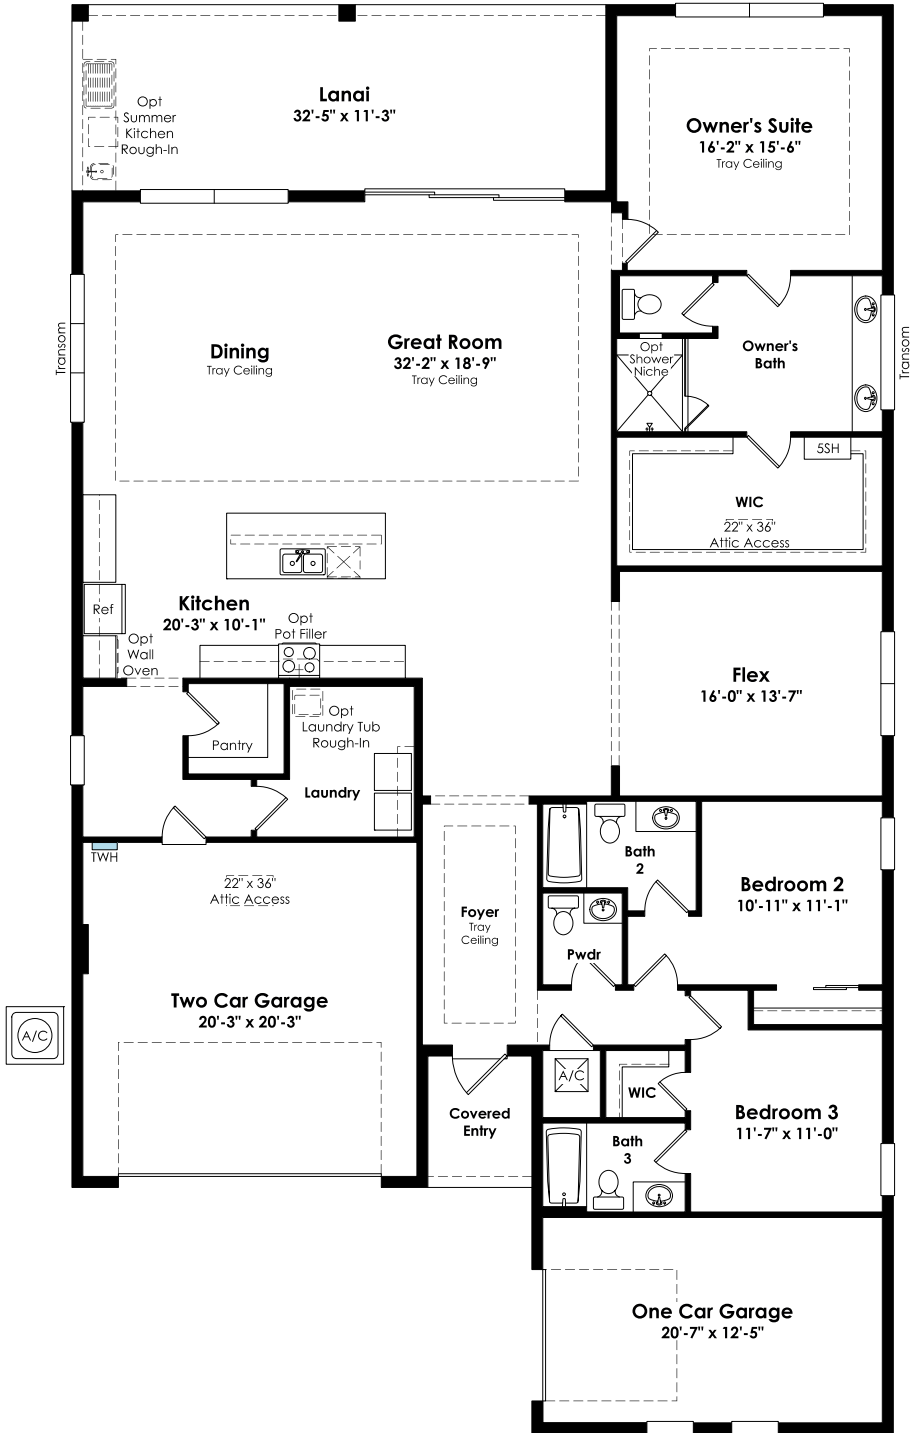

KOLTER HOMES®

Sydney

First Floor

3-5 Beds

3-5 Full Baths | 1 Half Bath

3 Car Garage

2,776 Sq. Ft.

Selected Options:

Elevation A

KOLTER HOMES®

Sydney

3-5 Beds

3-5 Full Baths | 1 Half Bath

2,776 Sq. Ft.

Elevation A

Elevation A-Bonus

Elevation B

Elevation B-Bonus

Elevation C

Elevation C-Bonus