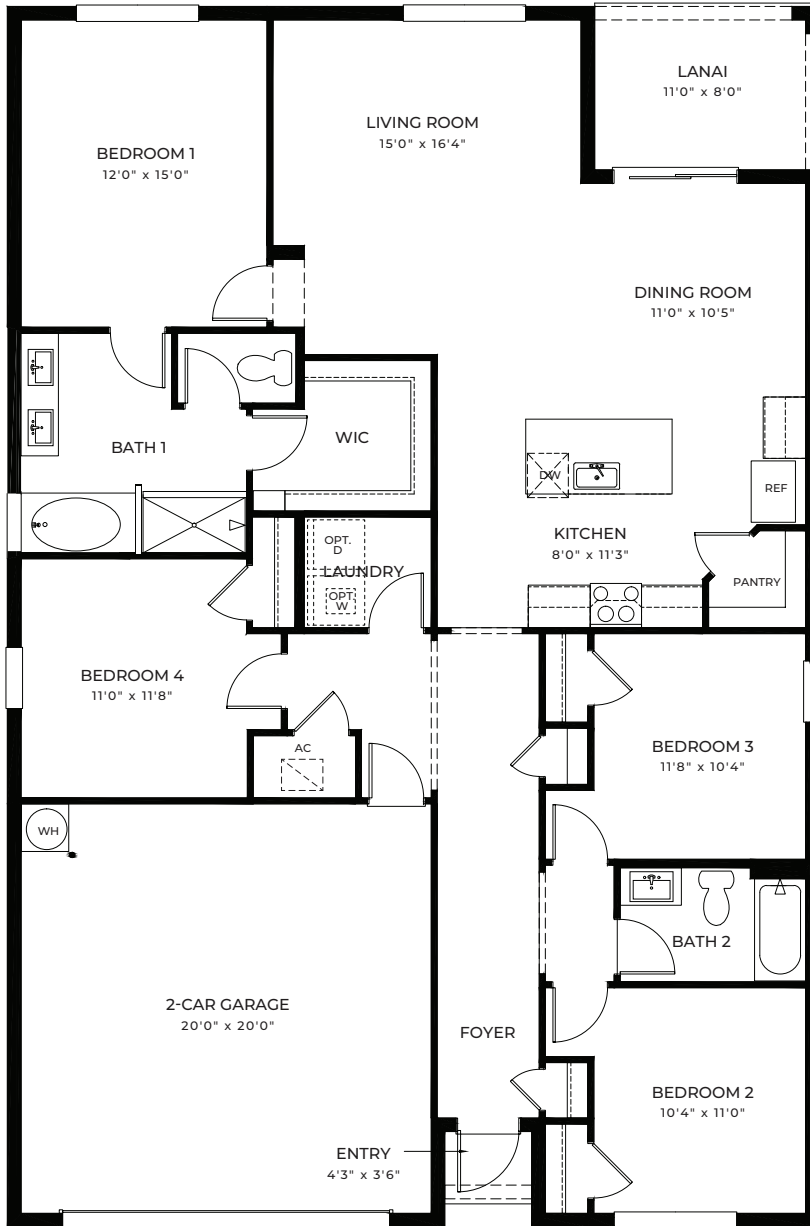

Classic

Coastal

CALI

Contemporary

Modern

CALI

4 Bedrooms, 2 Bathrooms
2-Car Garage

Total A/C Sq. Ft.	1,828
Entry	16
Lanai	88
2-Car Garage	430
Total Sq. Ft.	2,362