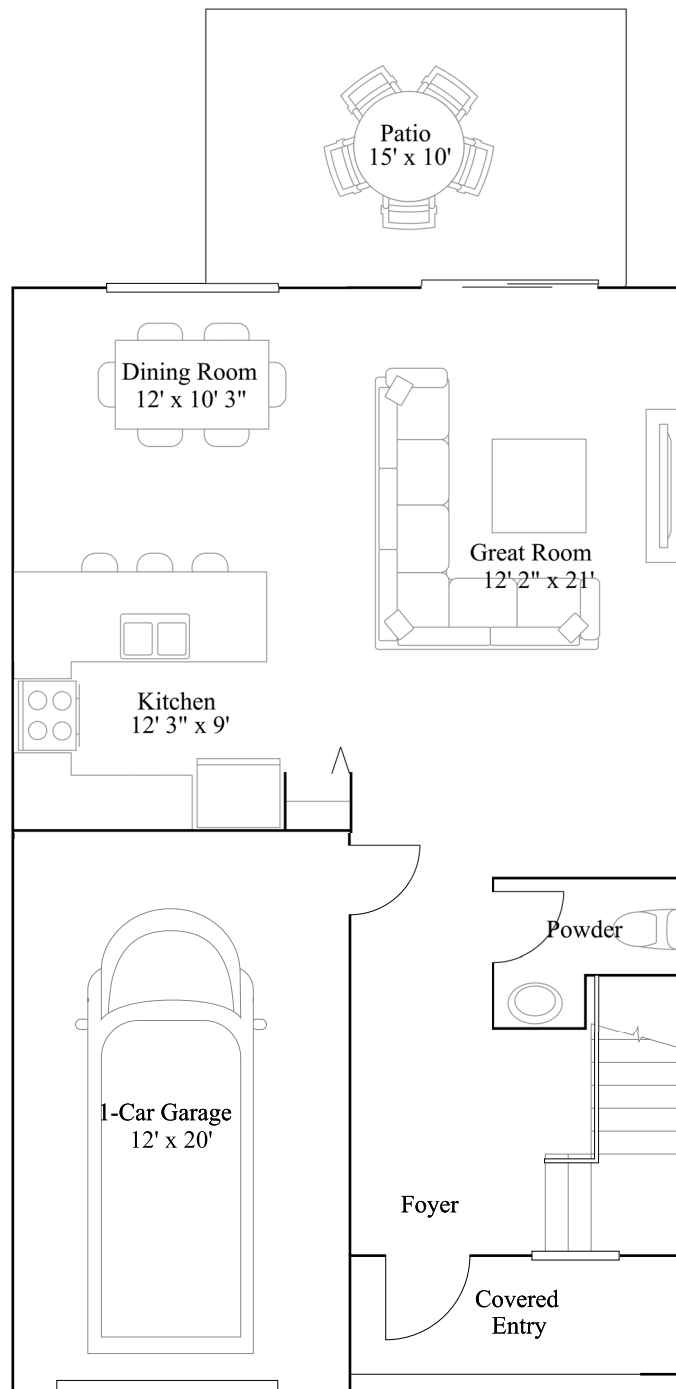

# Iris

Terra Sol

1,671 sq. ft.  
2-story  
3 bed · 3 ba  
1 car garage

Front View

Rear View

# Iris

Terra Sol

1,671 sq. ft.  
2-story  
3 bed · 3 ba  
1 car garage

## 1st Floor

## 2nd Floor