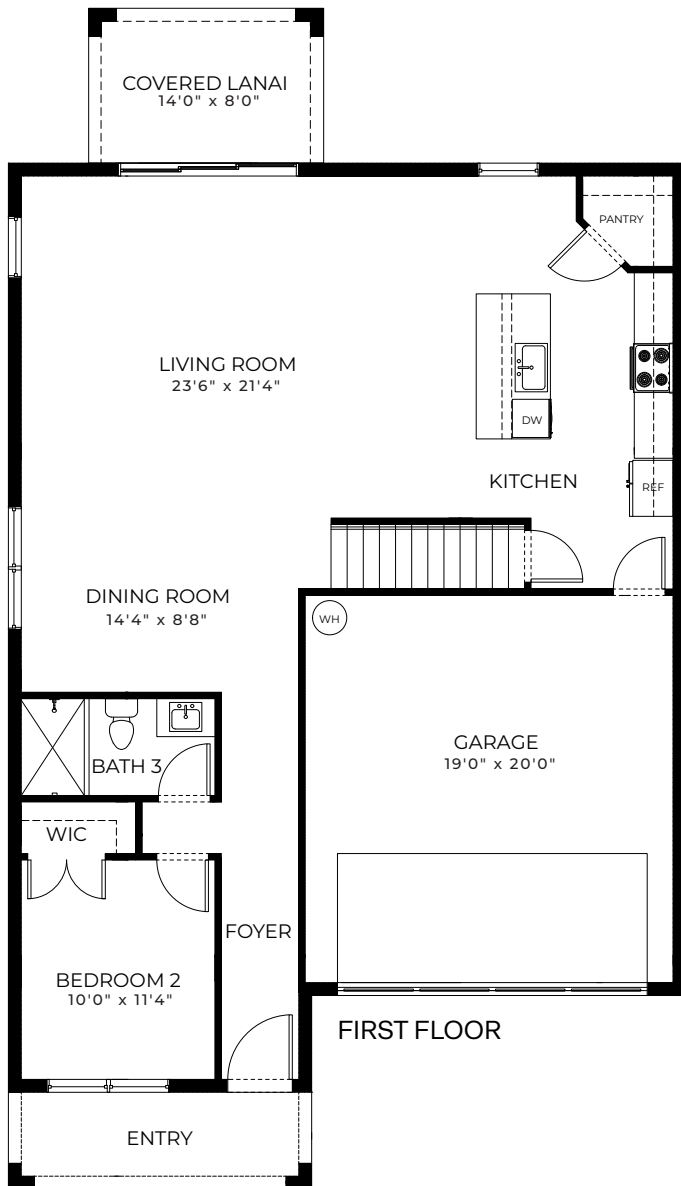

Classic

Coastal

PARKER

Contemporary

Modern

PARKER

5 Bedrooms
3 Bathrooms
Upstairs Living
2-Car Garage

1st Floor A/C Sq. Ft.	1,163
2nd Floor A/C Sq. Ft.	1,544
Total A/C Sq. Ft.	2,707
Covered Entry	78
Covered Lanai	112
2-Car Garage	420
Total Sq. Ft.	3,317