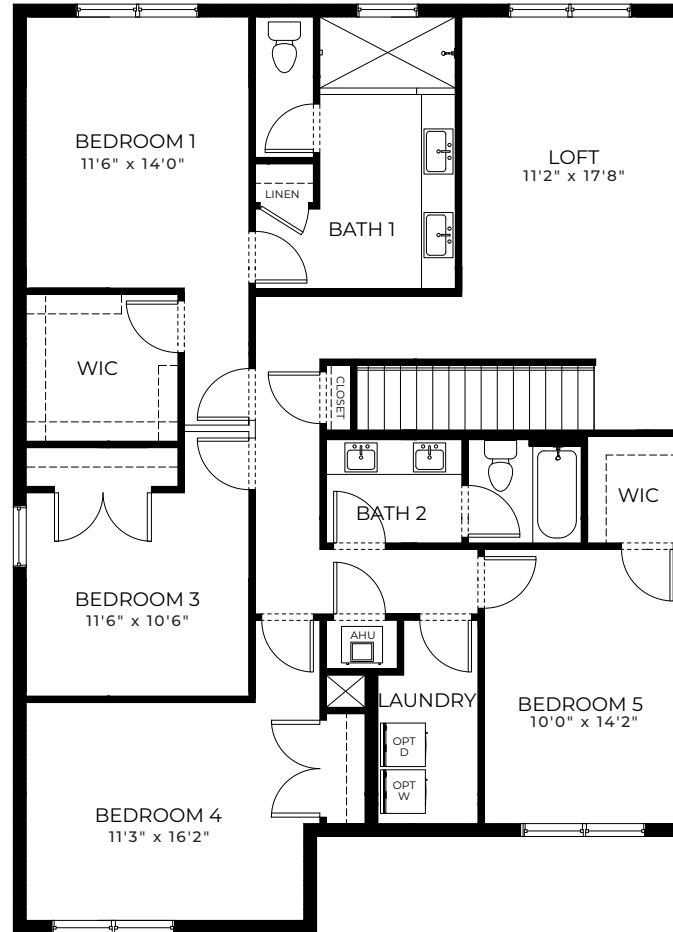

Classic

Coastal

PARKER

Contemporary

Modern

PARKER

5 Bedrooms
3 Bathrooms
Upstairs Living
2-Car Garage

1st Floor A/C Sq. Ft.	1,163
2nd Floor A/C Sq. Ft.	1,544
Total A/C Sq. Ft.	2,707
Covered Entry	78
Covered Lanai	112
2-Car Garage	420
Total Sq. Ft.	3,317