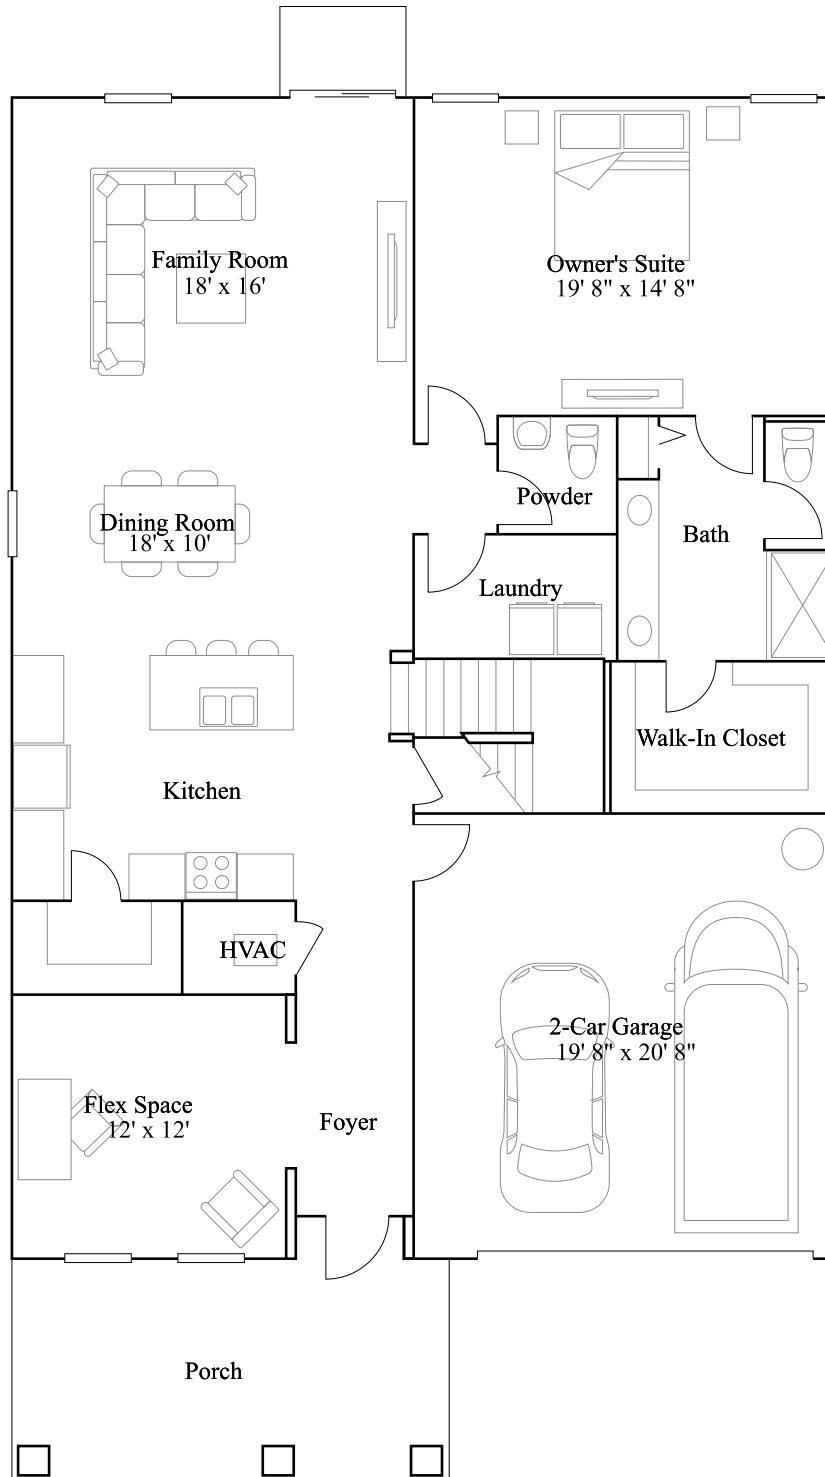

# Durham

Knightsbridge

2,896 sq. ft.

2-story

5 bed · 2 ba · 1 half ba

2 car garage

## 1st Floor

## 2nd Floor