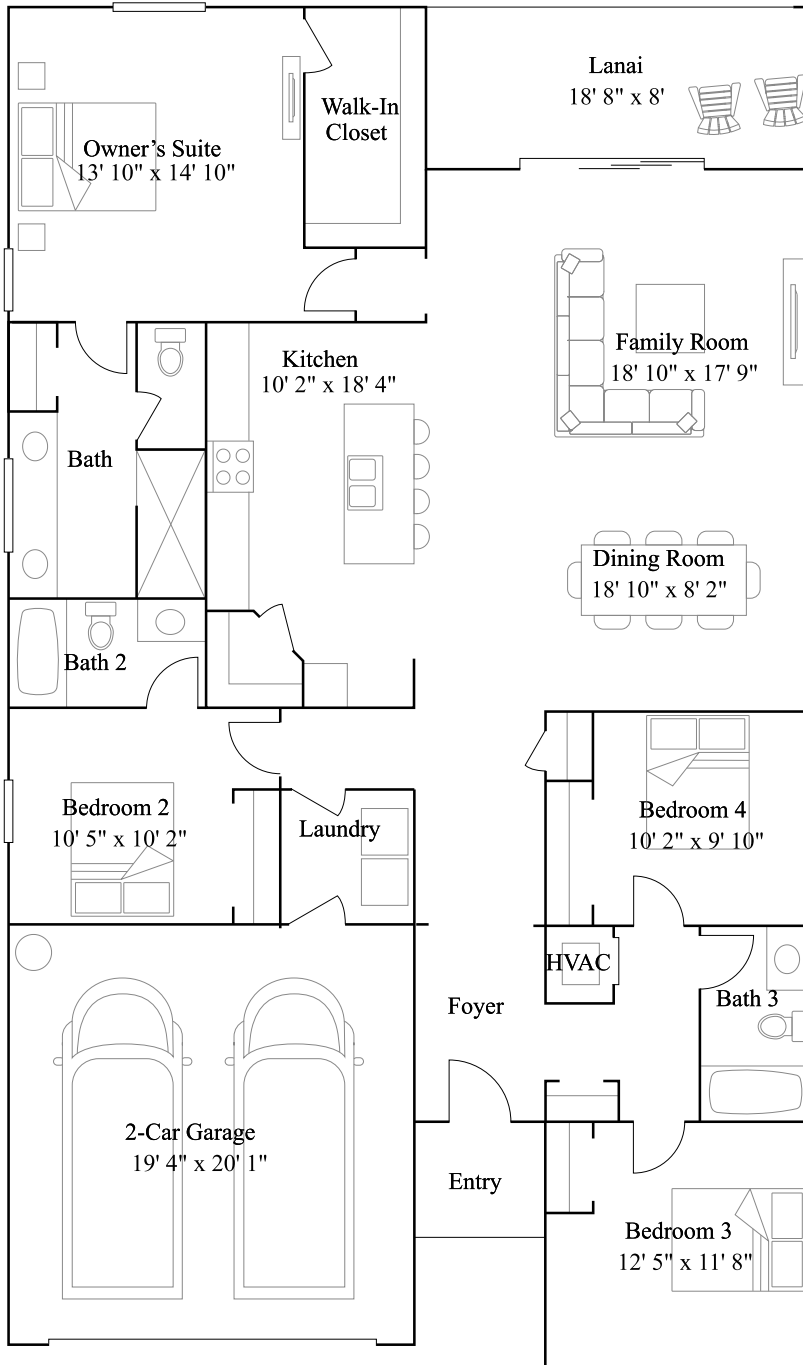

Trevi

4 bd · 3 ba · 2,032 ft²

1st Floor

Trevi

4 bd · 3 ba · 2,032 ft²

Available Exteriors

Exterior A

Exterior D