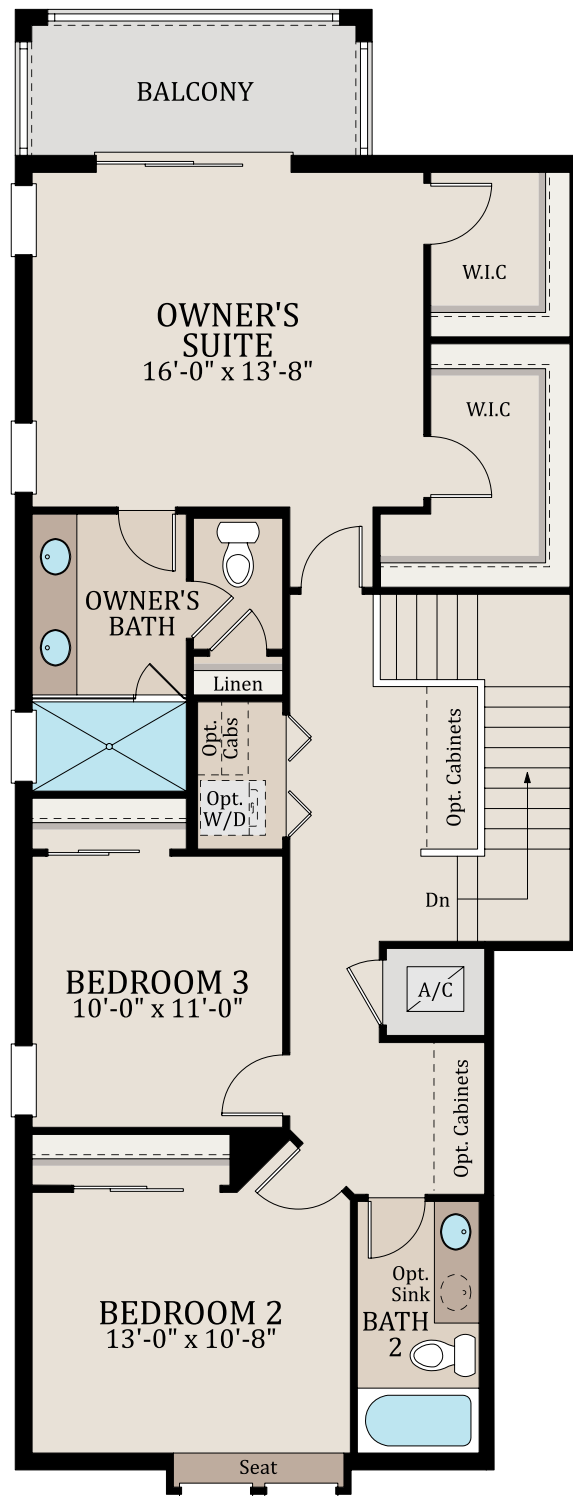

Bermuda

First Floor

3 Beds

2 Full Baths | 1 Half Bath

2 Car Garage

1,857 Sq. Ft.

FLOOR COLOR LEGEND

	TILE
	CARPET
	UNFINISHED

Bermuda

Second Floor

3 Beds

2 Full Baths | 1 Half Bath

2 Car Garage

1,857 Sq. Ft.

FLOOR COLOR LEGEND

	TILE
	CARPET
	UNFINISHED

Bermuda

3 Beds
2 Full Baths | 1 Half Bath
1,857 Sq. Ft.

Bermuda