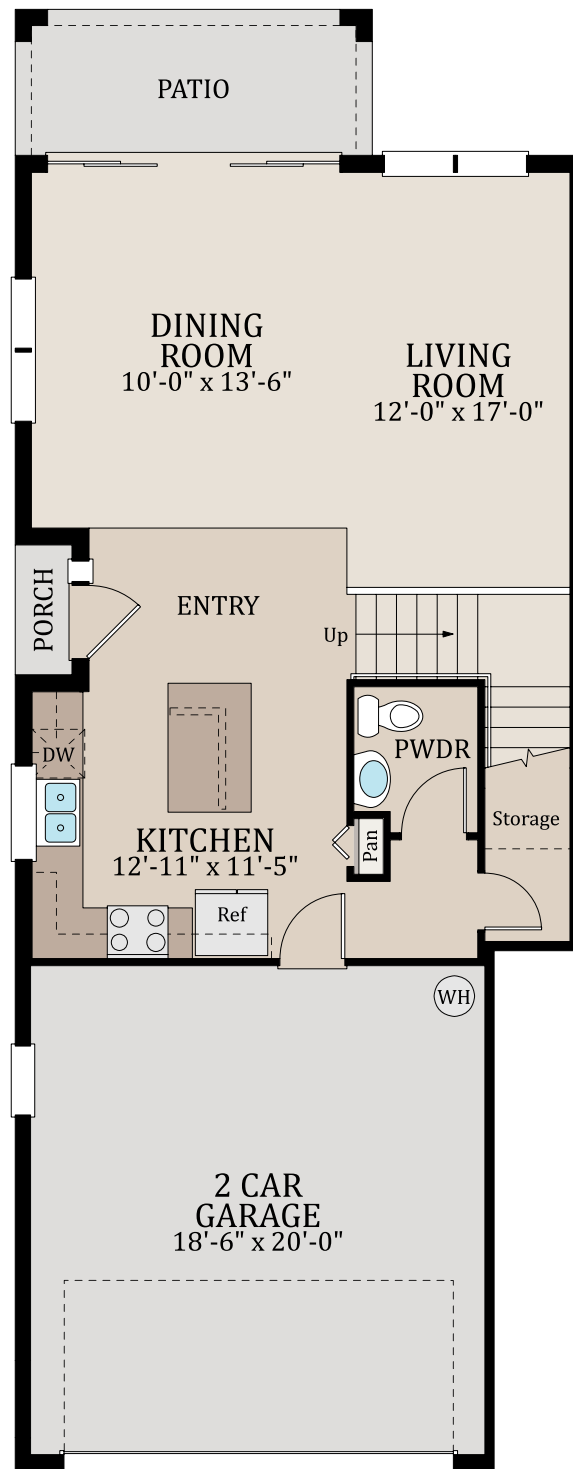

Bermuda

First Floor

3 Beds

2 Full Baths | 1 Half Bath

2 Car Garage

1,857 Sq. Ft.

FLOOR COLOR LEGEND

	TILE
	CARPET
	UNFINISHED

Bermuda

Second Floor

3 Beds

2 Full Baths | 1 Half Bath

2 Car Garage

1,857 Sq. Ft.

FLOOR COLOR LEGEND

	TILE
	CARPET
	UNFINISHED

Bermuda

3 Beds
2 Full Baths | 1 Half Bath
1,857 Sq. Ft.

Bermuda