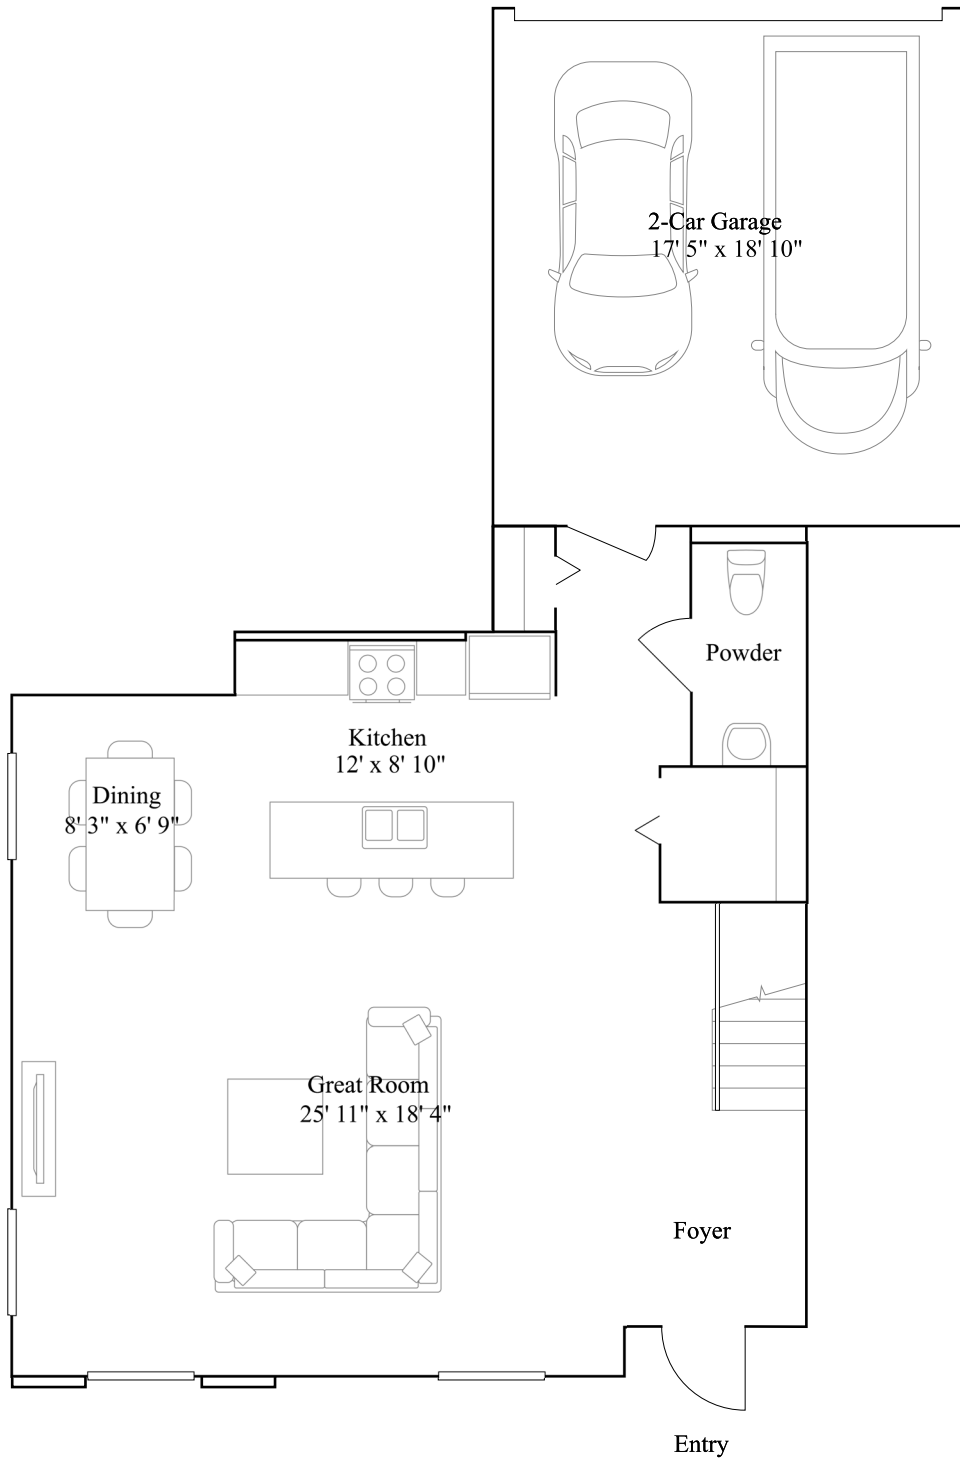

Terrasse

Solstice

1,599 sq. ft.
2-story
3 bed · 2 ba
2 car garage

Exterior AI

Rear Exterior

Terrasse

Solstice

1,599 sq. ft.
2-story
3 bed · 2 ba
2 car garage

1st Floor

Terrasse

Solstice

1,599 sq. ft.
2-story
3 bed · 2 ba
2 car garage

2nd Floor