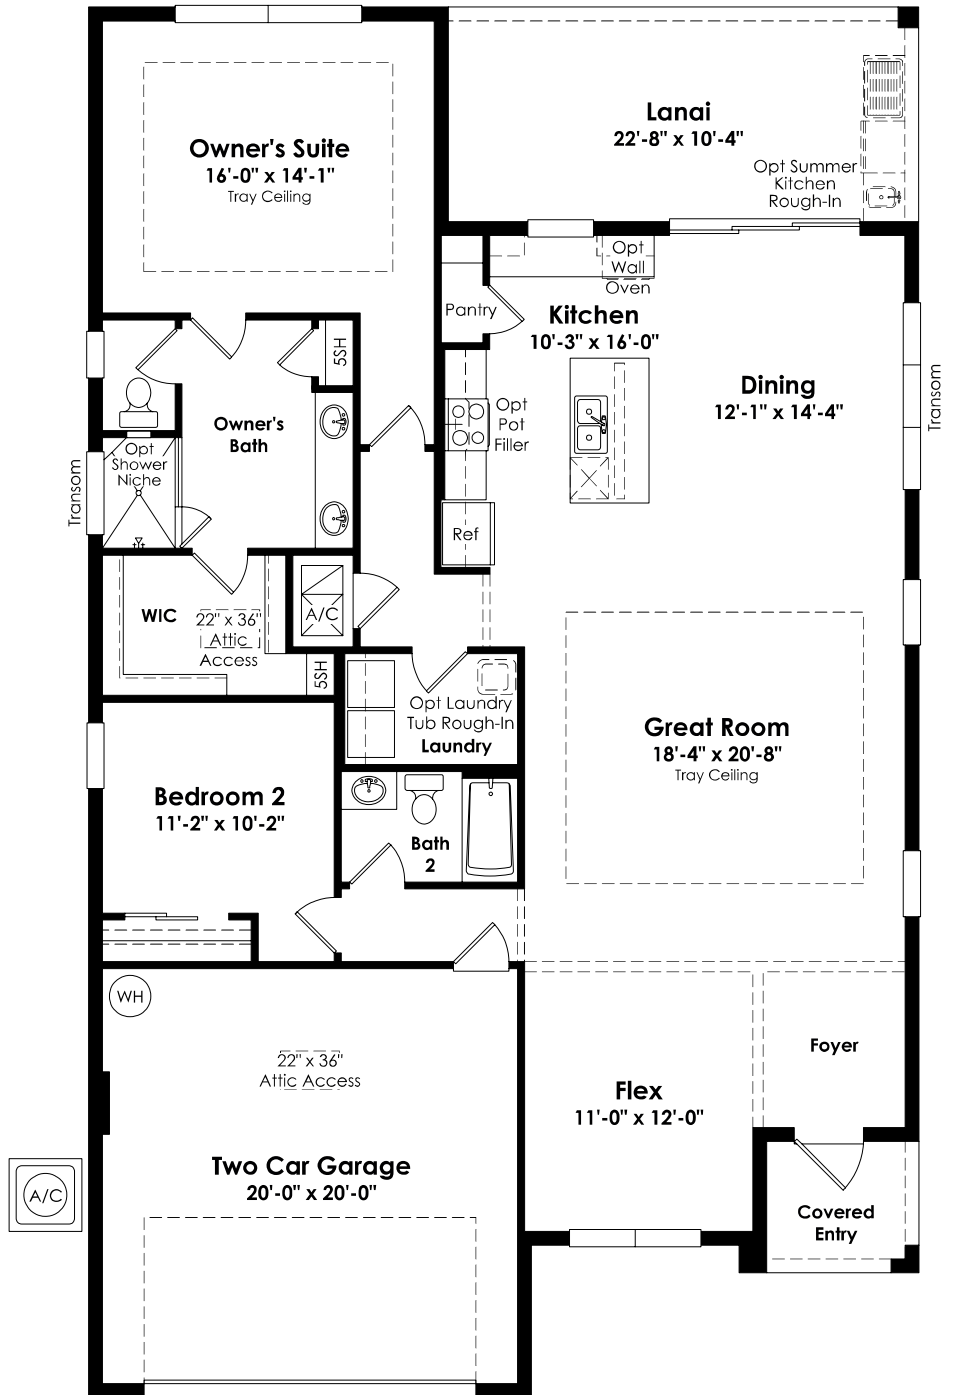

KOLTER HOMES®

Grace

Structural Options

- 2 Beds
- 2 Full Baths
- 2 Car Garage
- 1,840 Sq. Ft.

Selected Options:

Elevation A

KOLTER HOMES®

Grace

2 Beds
2 Full Baths
1,840 Sq. Ft.

Elevation A

Elevation A-Bonus

Elevation B

Elevation B-Bonus

Elevation C

Elevation C-Bonus