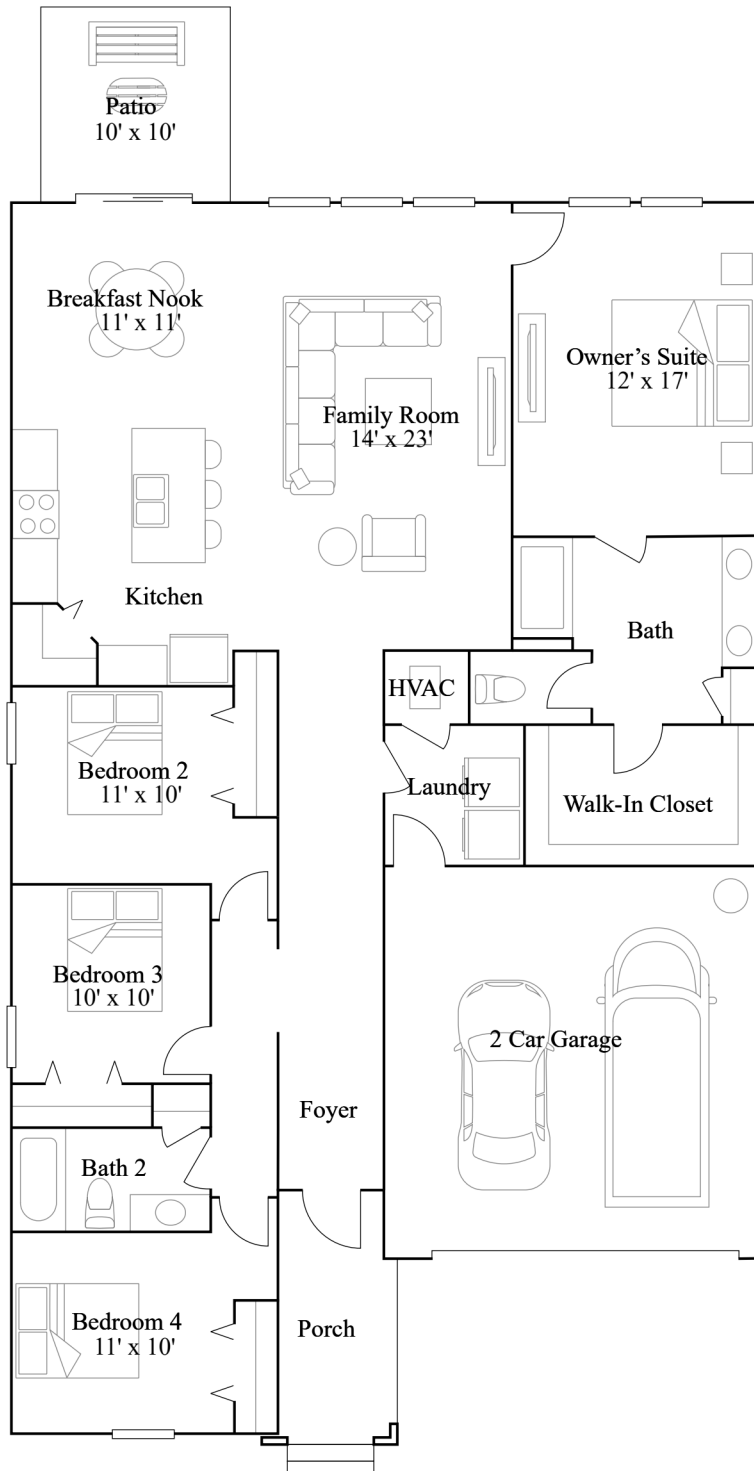

Exterior H2

Hartford

Knightsbridge

Available options include: Elevation H2

1,936 sq. ft.

1-story

4 bed · 2 ba

2 car garage

1st Floor

Hartford

Knightsbridge

Available options include: Elevation H2

1,936 sq. ft.

1-story

4 bed · 2 ba

2 car garage