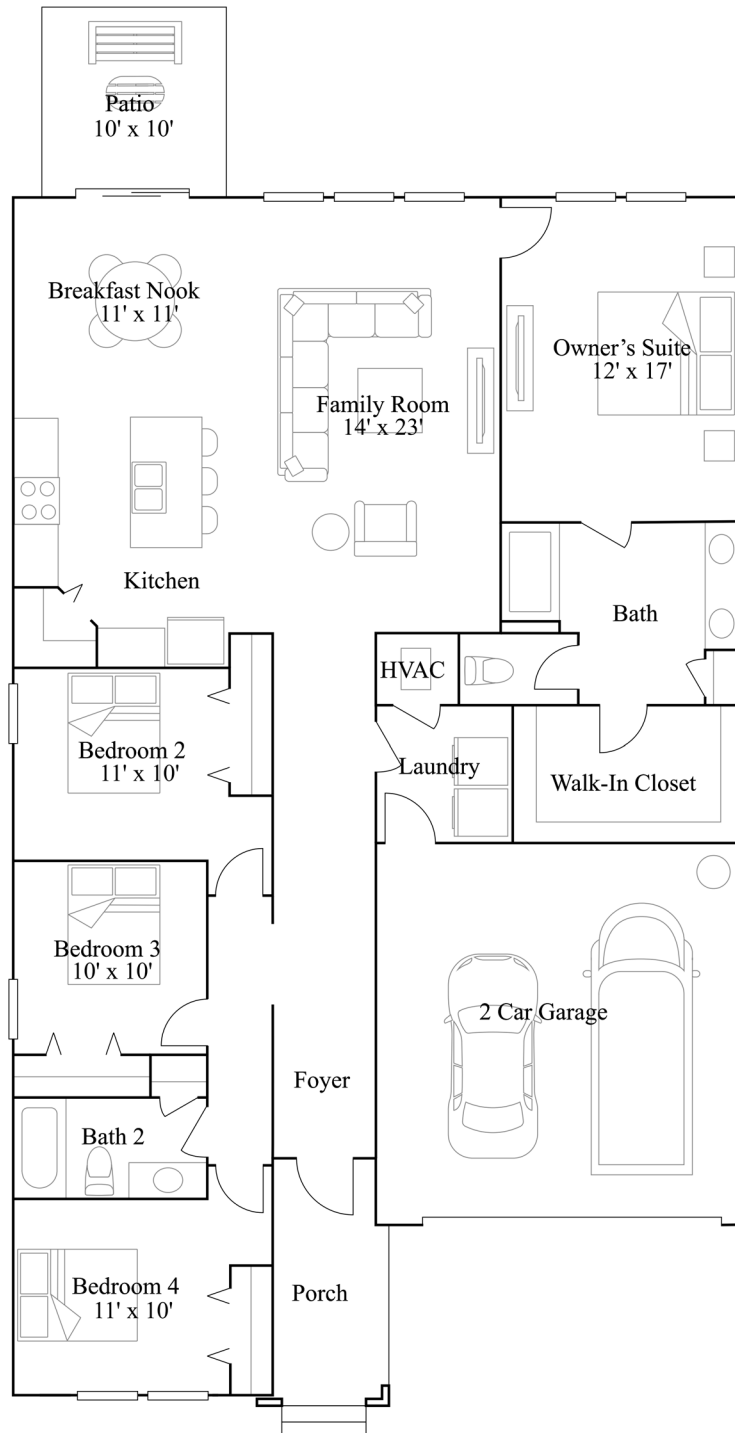

1st Floor

Hartford

Knightsbridge

Available options include: Elevation H2

1,936 sq. ft.

1-story

4 bed · 2 ba

2 car garage

1st Floor Options

Elevation H2