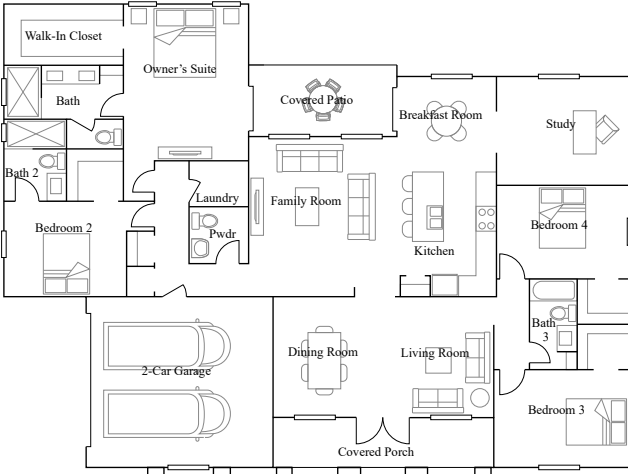

# Fontana

4 bd . 3 ba . 1 half ba . 2,648 ft<sup>2</sup>

1st Floor

Available Exteriors

Exterior A