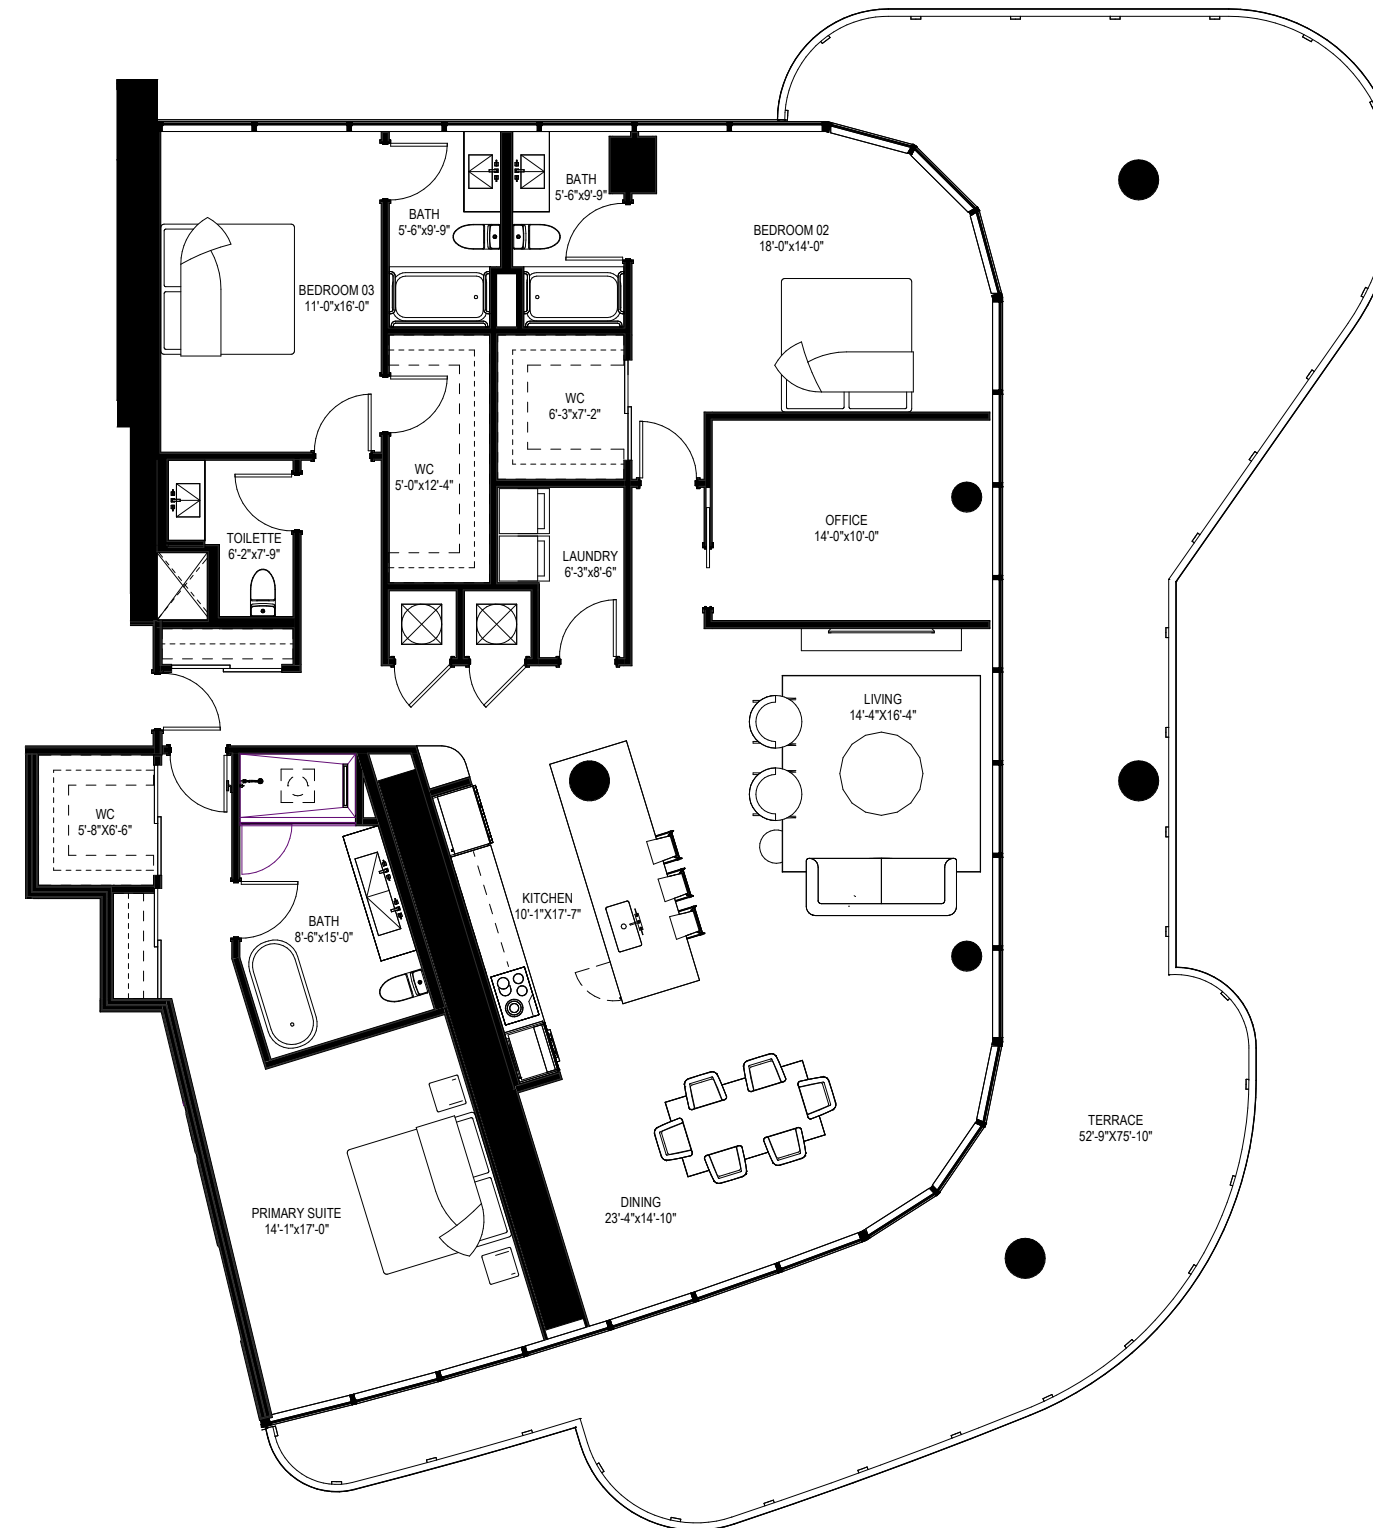

UNIT 08 FLOORS 6 TO 14

2 Bedrooms | 2 Baths

1,181 SF Interior

115 SF Balcony

PENTHOUSE UNITS 1505, 1605, 1705 FLOORS 15 TO 17

2 Bedrooms | 2 Baths

1,181 SF Interior

115 SF Balcony

PENTHOUSE 1805 FLOOR 18

3 Bedrooms + Den | 3 1/2 Baths

2,297 SF Interior

711 SF Balcony

PENTHOUSE UNIT 1502 UNIT 1503 FLOOR 15

3 Bedrooms + Den | 3 1/2 Baths

2,272 SF Interior

369 SF Balcony

PENTHOUSE UNIT 1601 UNIT 1604 FLOOR 16

3 Bedrooms + Den | 3 1/2 Baths

2,522 SF Interior

1,235 SF Balcony

UNITS 1602 & 1603 FLOOR 16

3 Bedrooms + Den | 3 Baths

1,693 SF Interior

266 SF Balcony

UNITS 1702 & 1703 FLOOR 17

3 Bedrooms + Den | 3 1/2 Baths

1,634 SF Interior

248 SF Balcony

UNITS 1802 & 1803 FLOOR 18

3 Bedrooms + Den | 3 Baths

1,614 SF Interior

178 SF Balcony