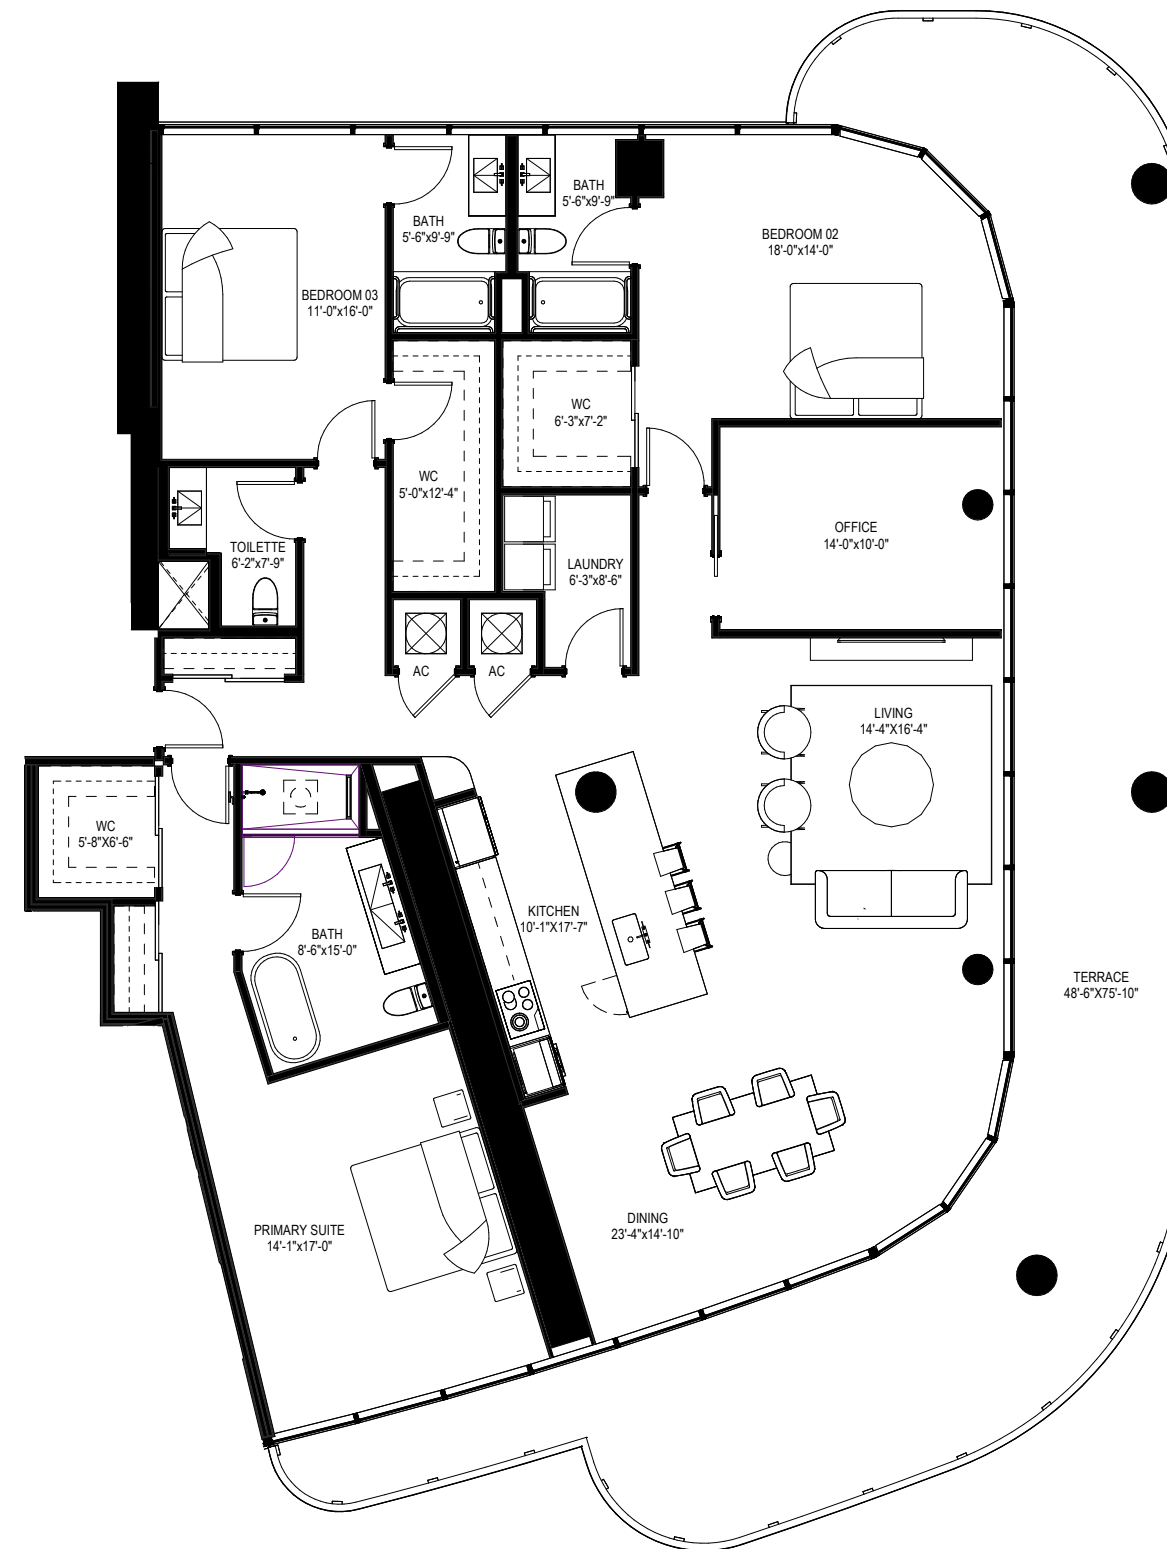

UNIT 08 FLOORS 6 TO 14

2 Bedrooms | 2 Baths

1,181 SF Interior

115 SF Balcony

PENTHOUSE UNITS 1505, 1605, 1705 FLOORS 15 TO 17

2 Bedrooms | 2 Baths

1,181 SF Interior

115 SF Balcony

UNITS 1702 & 1703 FLOOR 17

3 Bedrooms + Den | 3 1/2 Baths

1,634 SF Interior

248 SF Balcony

UNITS 1802 & 1803 FLOOR 18

3 Bedrooms + Den | 3 Baths

1,614 SF Interior

178 SF Balcony

UNITS 1701 & 1801 FLOORS 17 & 18

3 Bedrooms + Den | 3 1/2 Baths

2,522 SF Interior

928 SF Balcony

UNIT 1704 & 1804 FLOORS 17 & 18

3 Bedrooms + Den | 3 1/2 Baths

2,534 SF Interior

928 SF Balcony

PENTHOUSE UNIT 1501 UNIT 1504 FLOOR 15

4 Bedrooms + Den | 4 Baths

2,647 SF Interior

501 SF Balcony