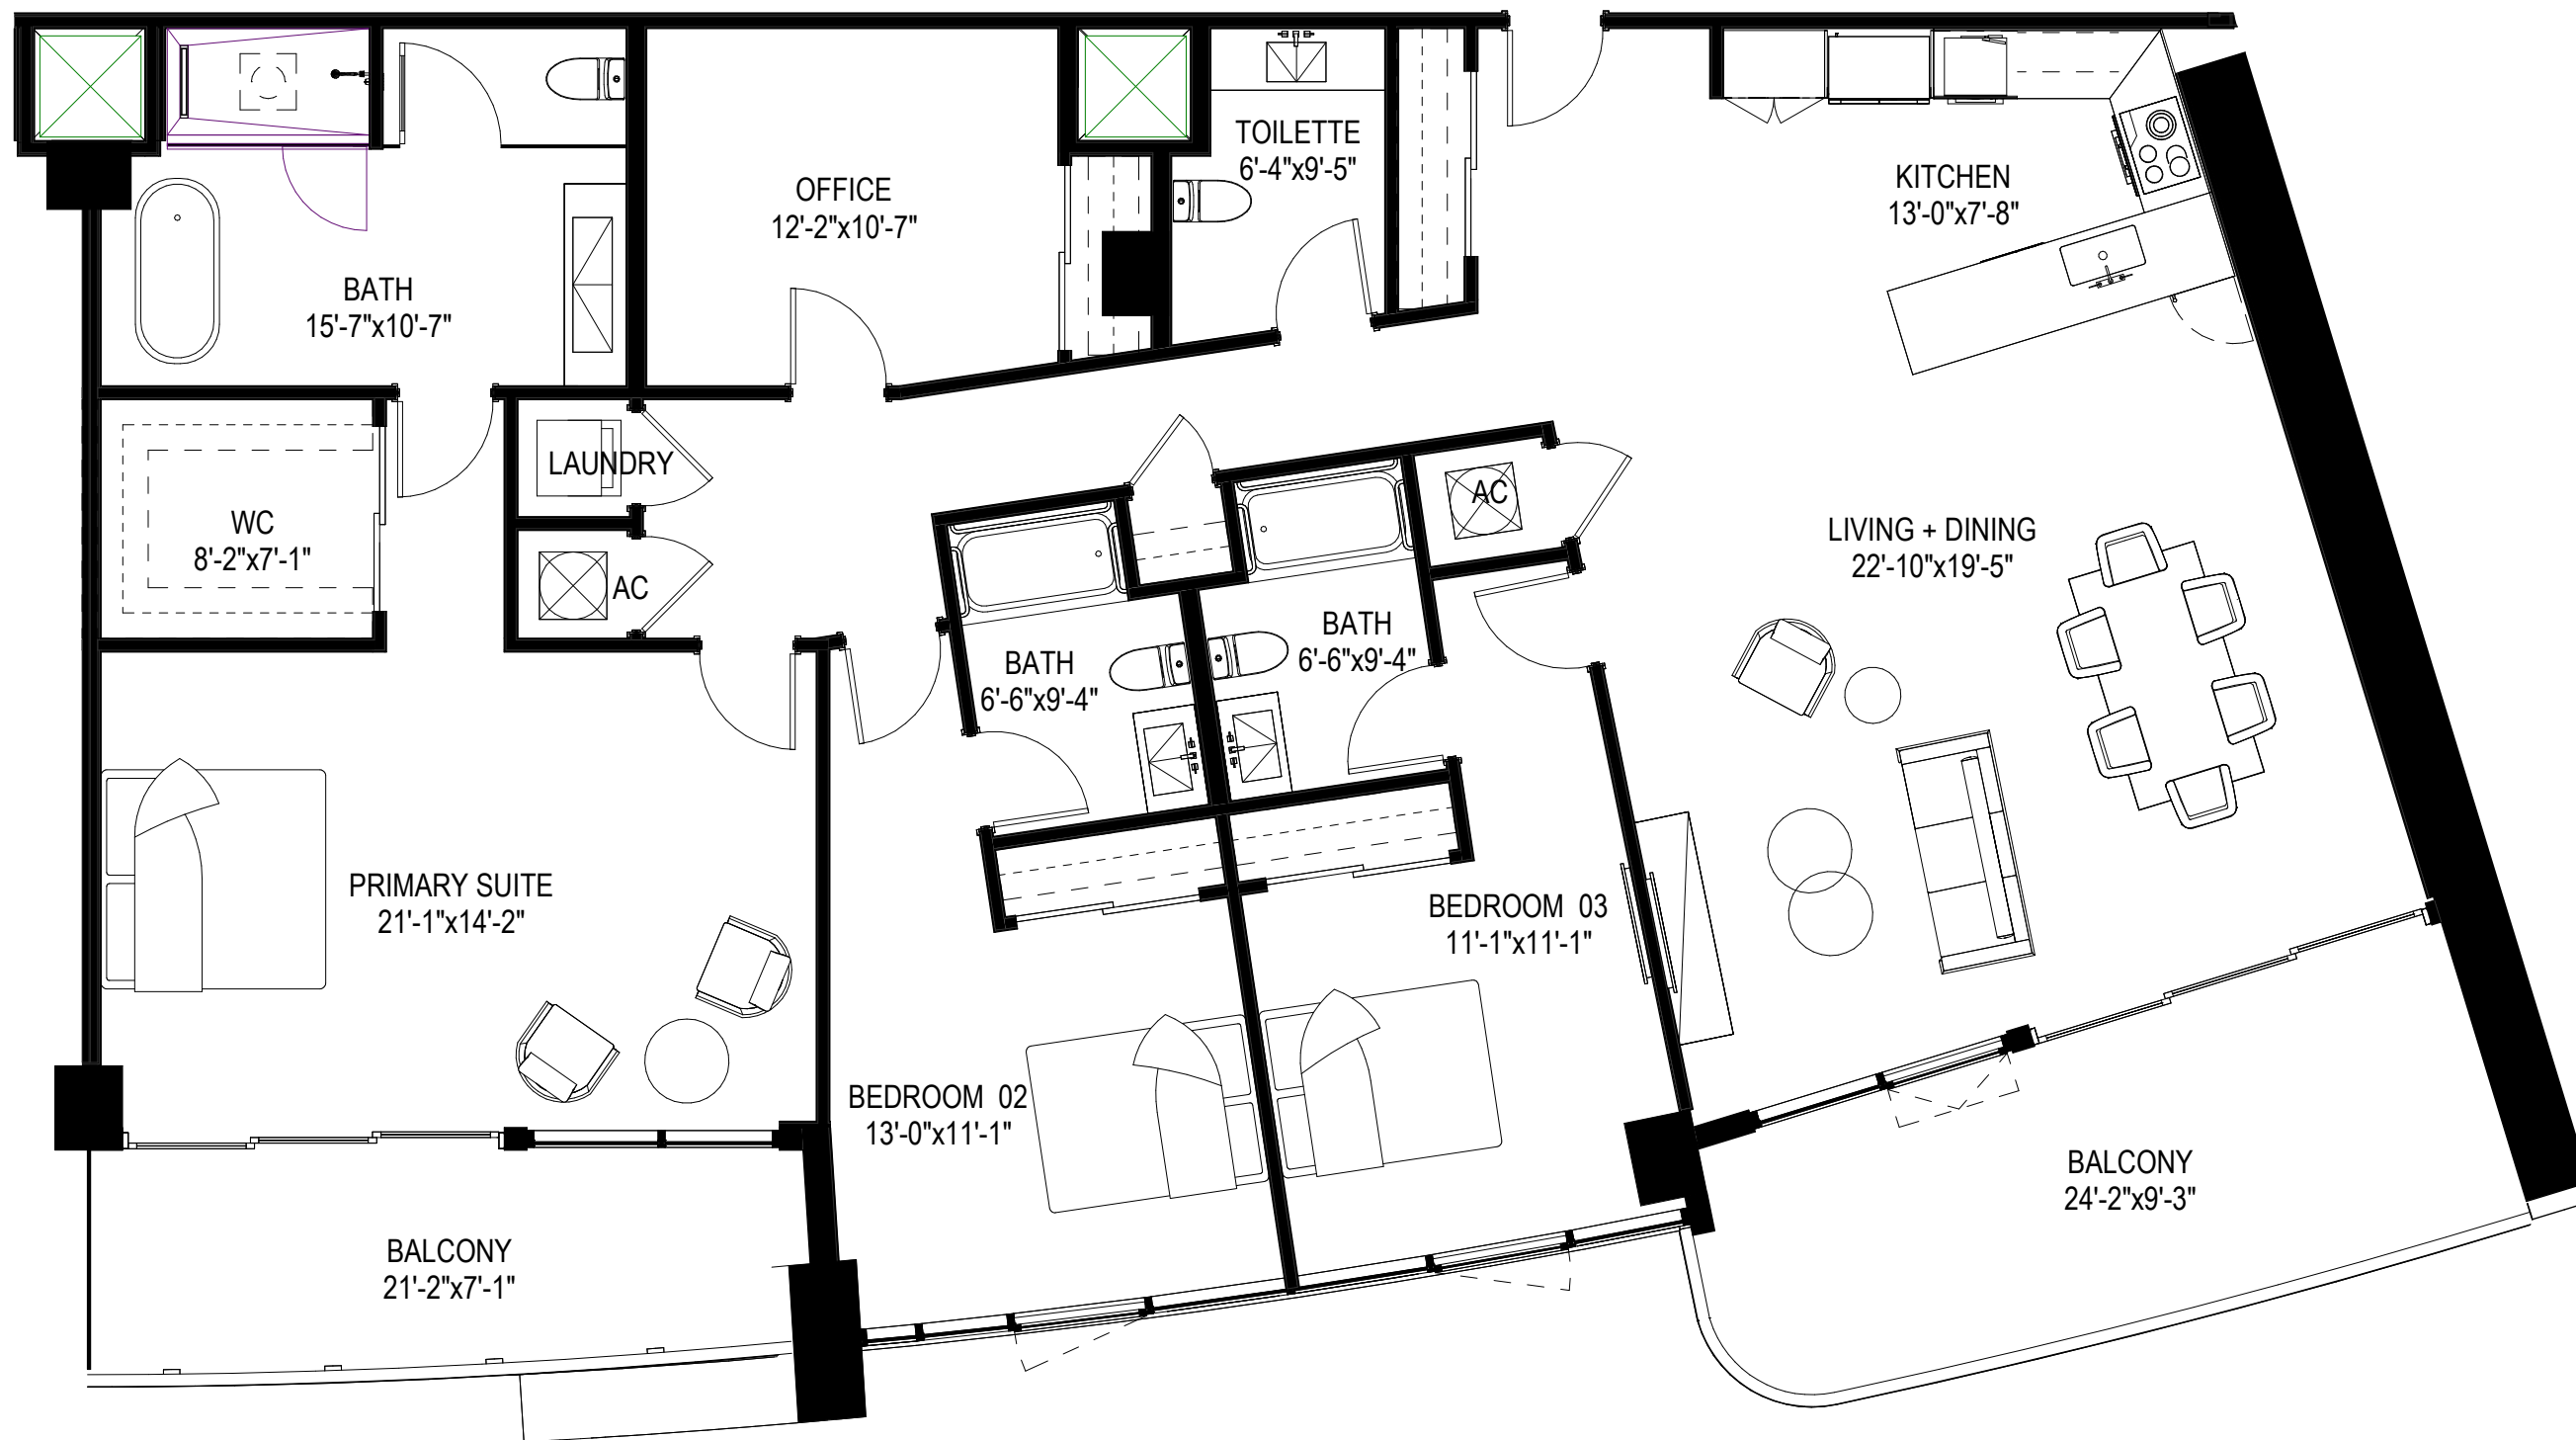

UNIT 08 FLOORS 6 TO 14

2 Bedrooms | 2 Baths

1,181 SF Interior

115 SF Balcony

PENTHOUSE UNITS 1505, 1605, 1705 FLOORS 15 TO 17

2 Bedrooms | 2 Baths

1,181 SF Interior

115 SF Balcony

PENTHOUSE 1805 FLOOR 18

3 Bedrooms + Den | 3 1/2 Baths

2,297 SF Interior

711 SF Balcony

PENTHOUSE UNIT 1502 UNIT 1503 FLOOR 15

3 Bedrooms + Den | 3 1/2 Baths

2,272 SF Interior

369 SF Balcony

PENTHOUSE UNIT 1601 UNIT 1604 FLOOR 16

3 Bedrooms + Den | 3 1/2 Baths

2,522 SF Interior

1,235 SF Balcony

UNITS 1602 & 1603 FLOOR 16

3 Bedrooms + Den | 3 Baths

1,693 SF Interior

266 SF Balcony

UNITS 1702 & 1703 FLOOR 17

3 Bedrooms + Den | 3 1/2 Baths

1,634 SF Interior

248 SF Balcony

UNITS 1802 & 1803 FLOOR 18

3 Bedrooms + Den | 3 Baths

1,614 SF Interior

178 SF Balcony