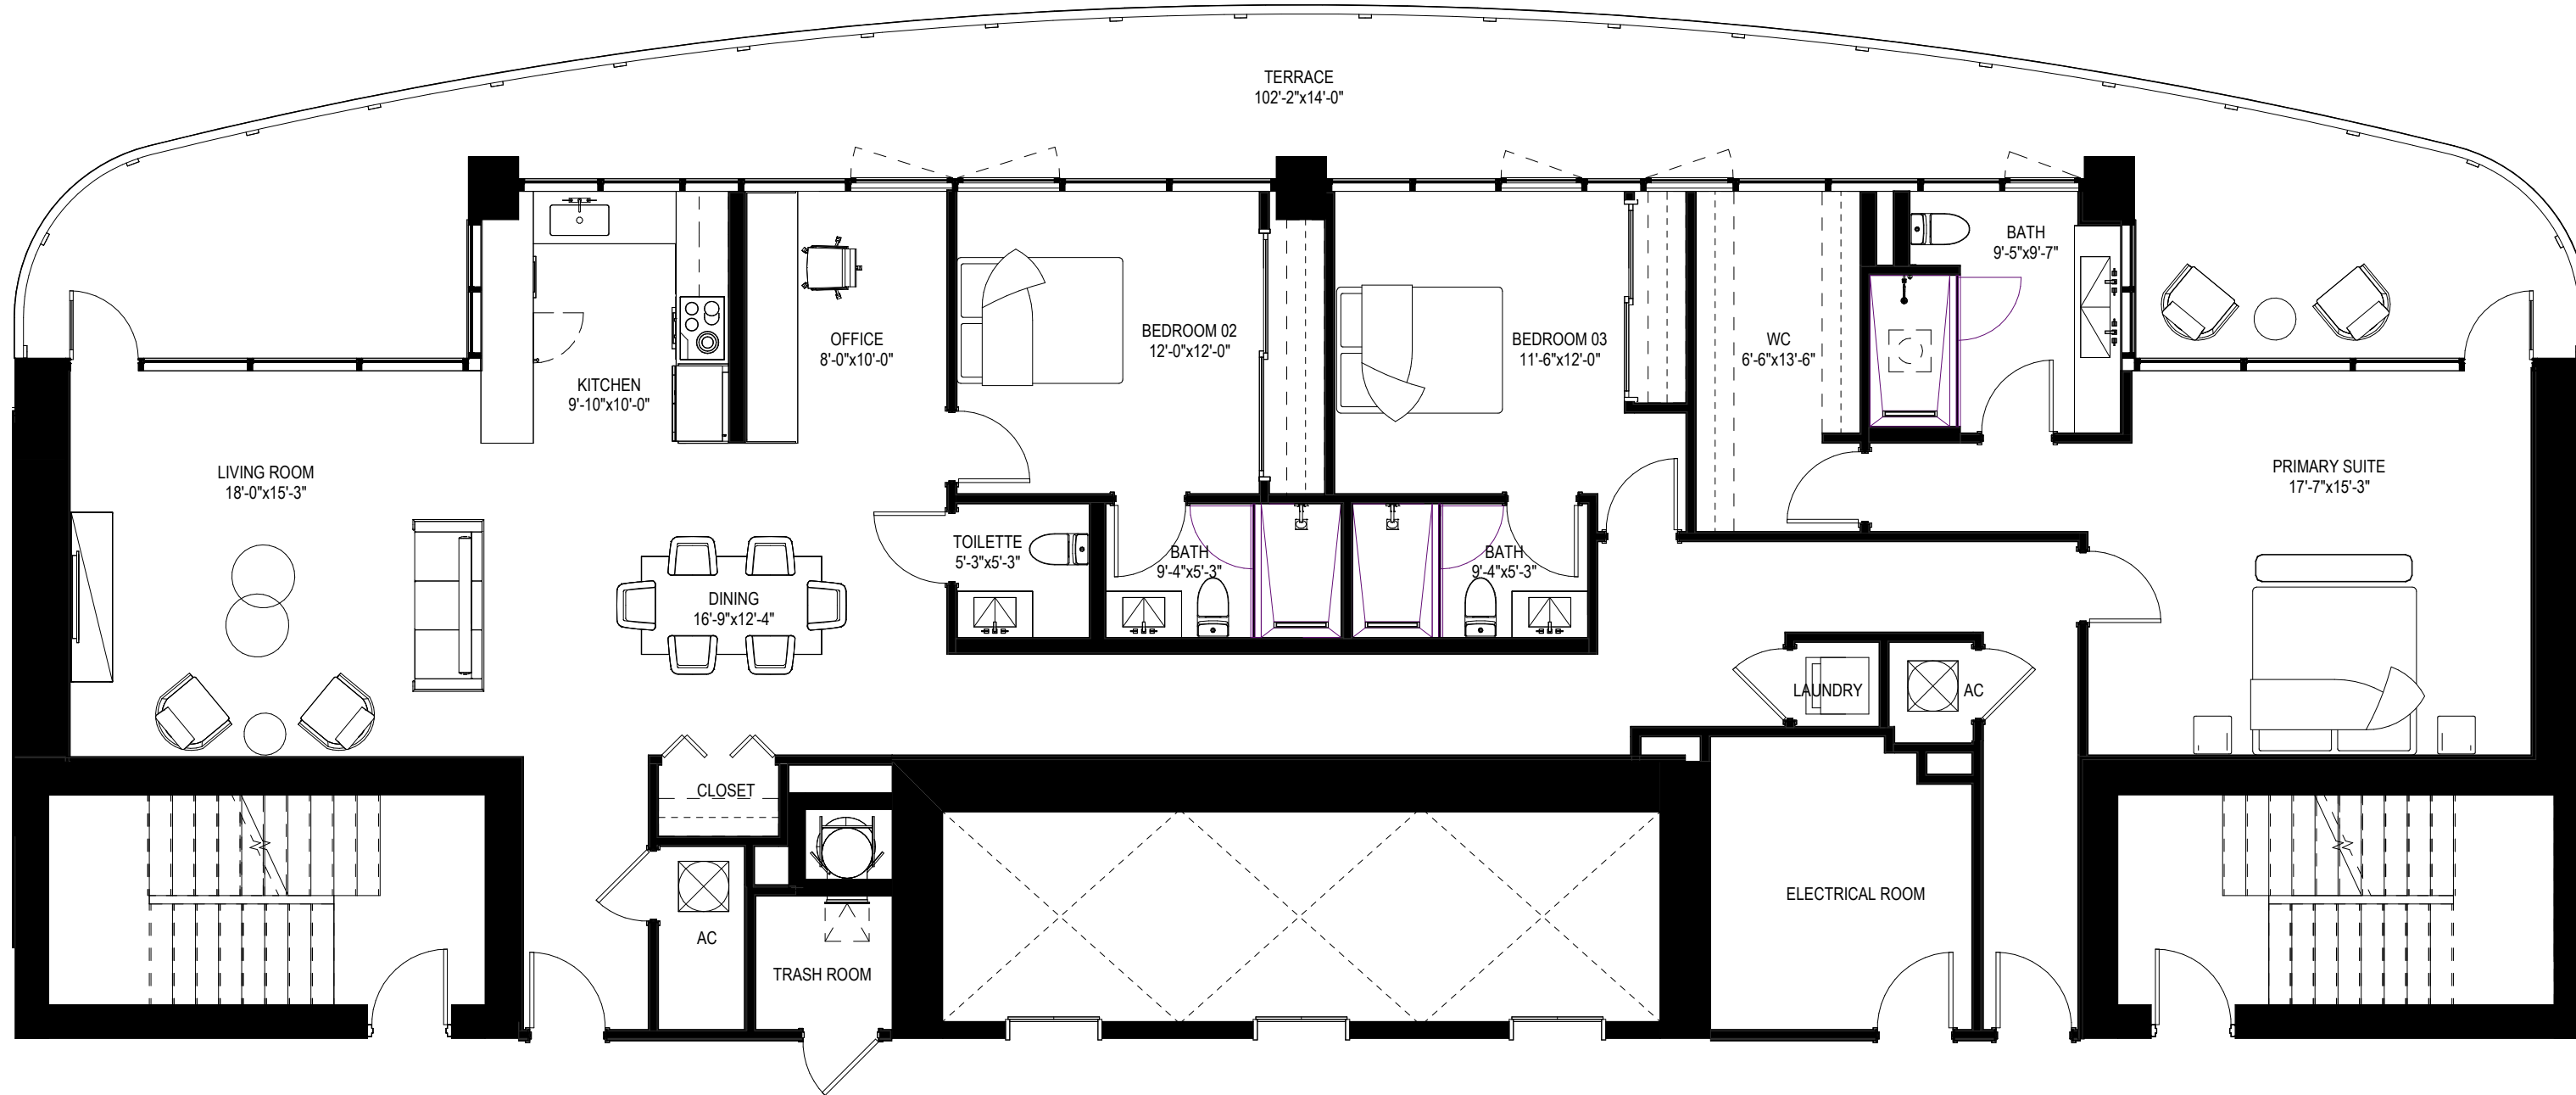

UNIT 08 FLOORS 6 TO 14

2 Bedrooms | 2 Baths

1,181 SF Interior

115 SF Balcony

PENTHOUSE UNITS 1505, 1605, 1705 FLOORS 15 TO 17

2 Bedrooms | 2 Baths

1,181 SF Interior

115 SF Balcony

PENTHOUSE 1805 FLOOR 18

3 Bedrooms + Den | 3 1/2 Baths

2,297 SF Interior

711 SF Balcony

PENTHOUSE UNIT 1502 UNIT 1503 FLOOR 15

3 Bedrooms + Den | 3 1/2 Baths

2,272 SF Interior

369 SF Balcony

PENTHOUSE UNIT 1601 UNIT 1604 FLOOR 16

3 Bedrooms + Den | 3 1/2 Baths

2,522 SF Interior

1,235 SF Balcony

UNITS 1602 & 1603 FLOOR 16

3 Bedrooms + Den | 3 Baths

1,693 SF Interior

266 SF Balcony

UNITS 1702 & 1703 FLOOR 17

3 Bedrooms + Den | 3 1/2 Baths

1,634 SF Interior

248 SF Balcony

UNITS 1802 & 1803 FLOOR 18

3 Bedrooms + Den | 3 Baths

1,614 SF Interior

178 SF Balcony