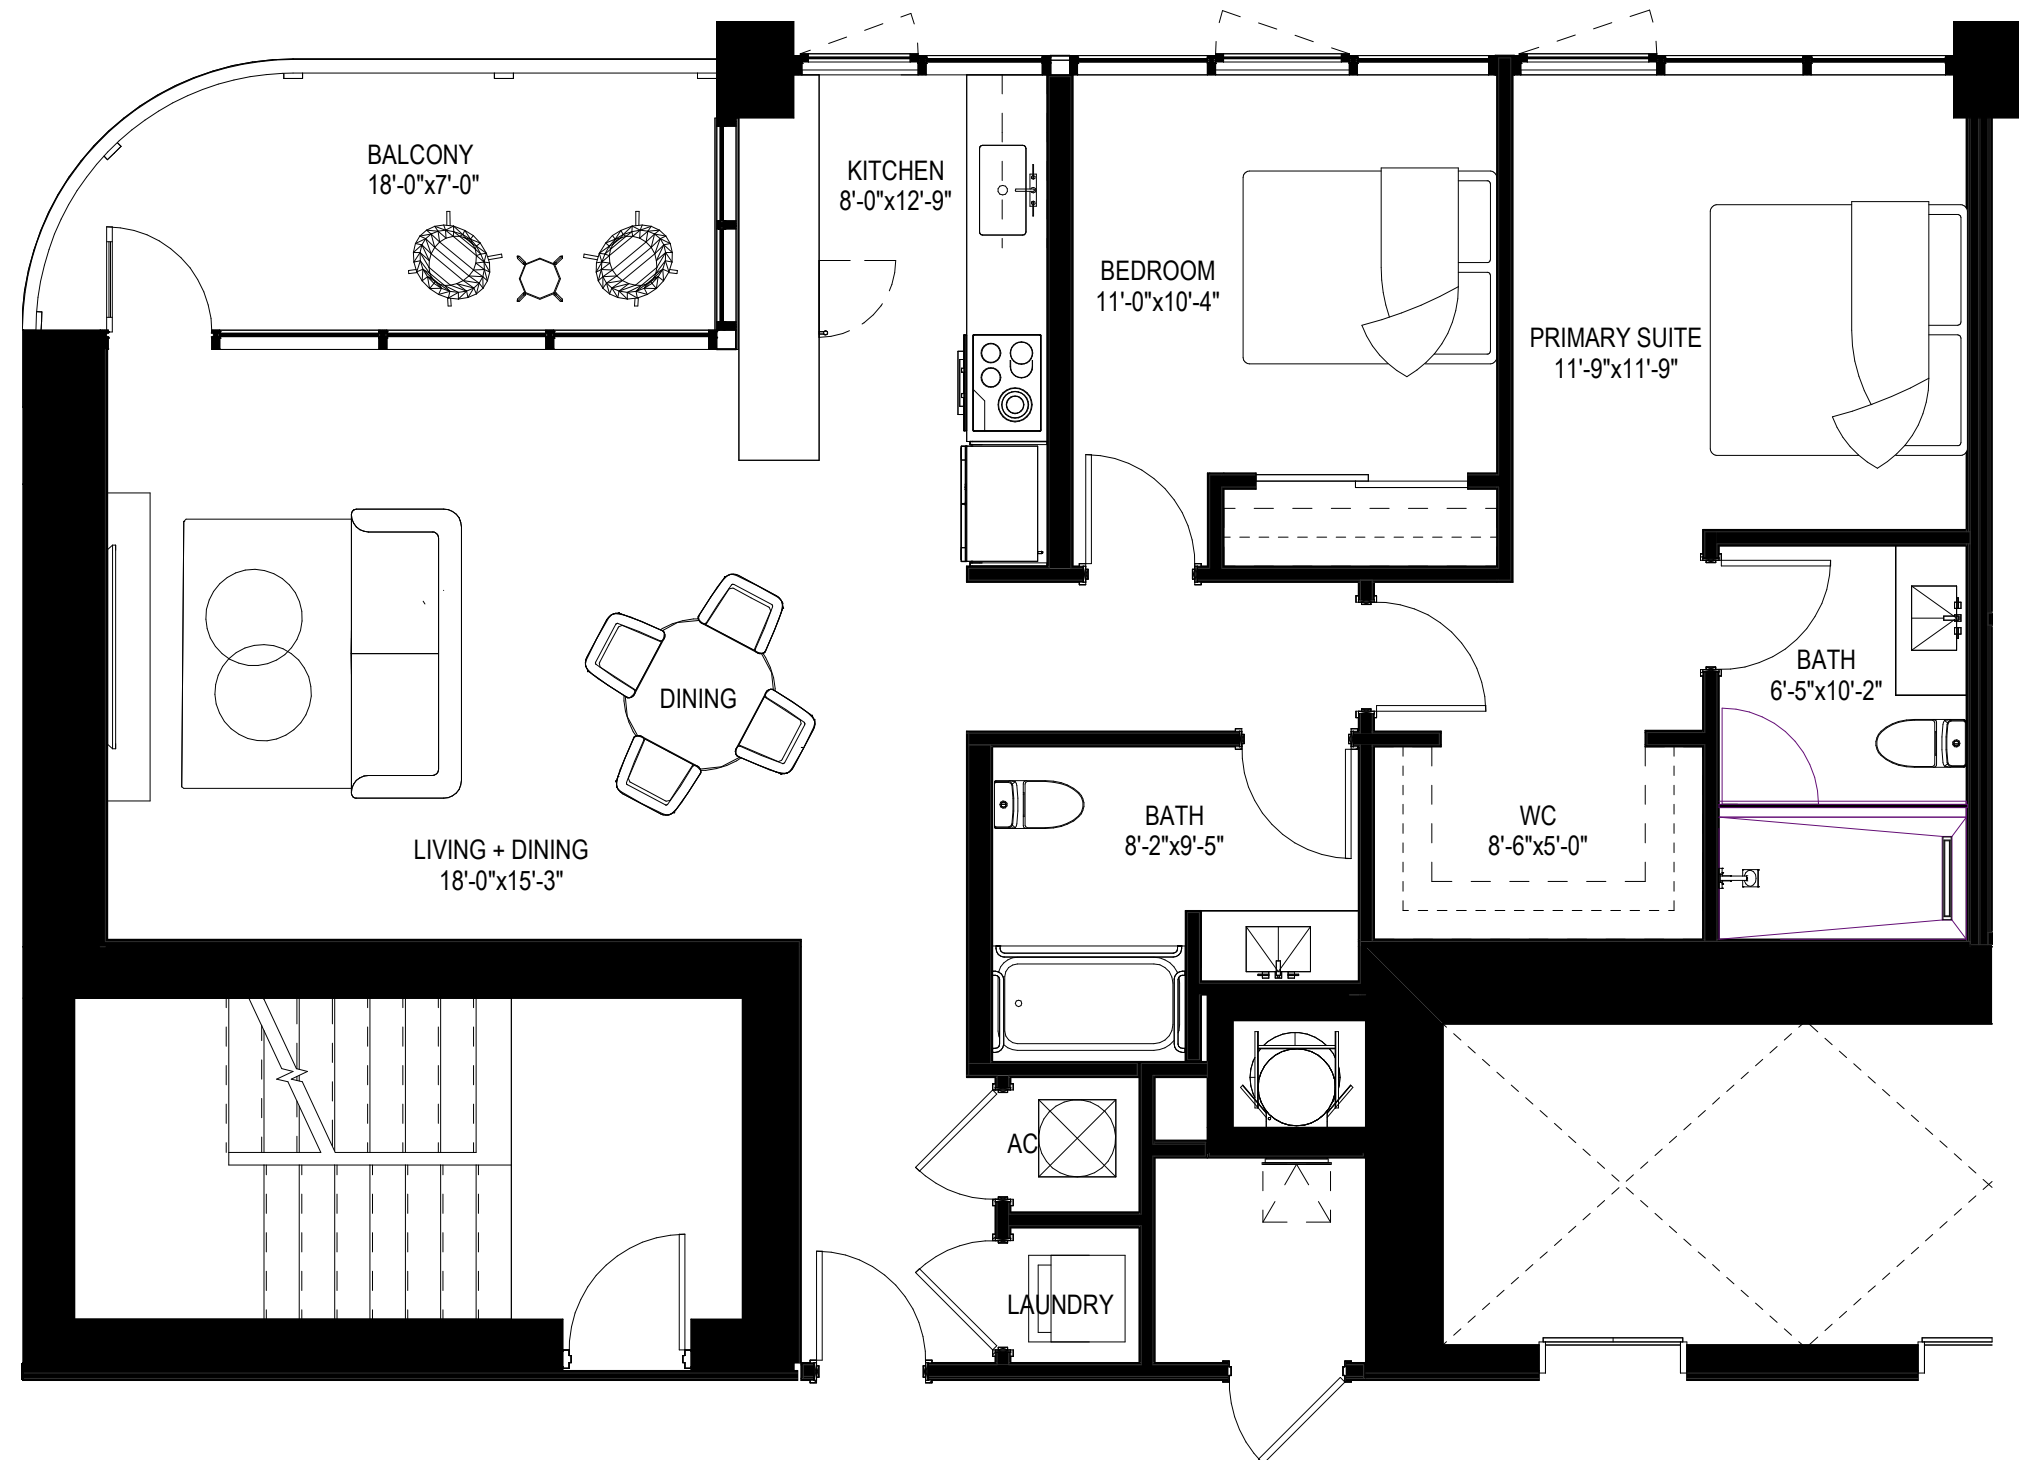

UNIT 08 FLOORS 6 TO 14

2 Bedrooms | 2 Baths

1,181 SF Interior

115 SF Balcony

PENTHOUSE UNITS 1505, 1605, 1705 FLOORS 15 TO 17

2 Bedrooms | 2 Baths

1,181 SF Interior

115 SF Balcony

PENTHOUSE 1805 FLOOR 18

3 Bedrooms + Den | 3 1/2 Baths

2,297 SF Interior

711 SF Balcony

PENTHOUSE UNIT 1502 UNIT 1503 FLOOR 15

3 Bedrooms + Den | 3 1/2 Baths

2,272 SF Interior

369 SF Balcony

PENTHOUSE UNIT 1601 UNIT 1604 FLOOR 16

3 Bedrooms + Den | 3 1/2 Baths

2,522 SF Interior

1,235 SF Balcony

UNITS 1602 & 1603 FLOOR 16

3 Bedrooms + Den | 3 Baths

1,693 SF Interior

266 SF Balcony

UNITS 1702 & 1703 FLOOR 17

3 Bedrooms + Den | 3 1/2 Baths

1,634 SF Interior

248 SF Balcony

UNITS 1802 & 1803 FLOOR 18

3 Bedrooms + Den | 3 Baths

1,614 SF Interior

178 SF Balcony