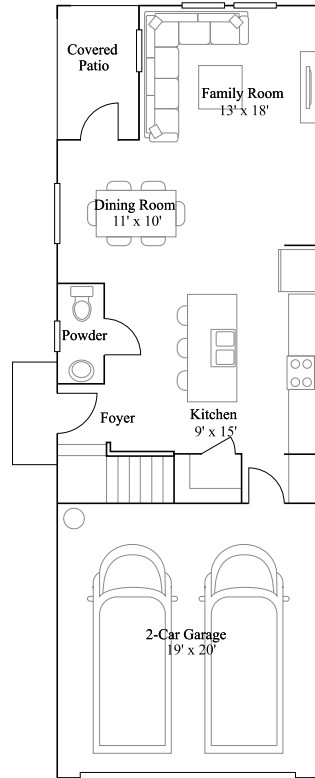

# Declaration

3 bd . 2 ba . 1 half ba . 1,807 ft<sup>2</sup>

Declaration at The Townes at Cross Creek in Tampa, FL

1st Floor

2nd Floor