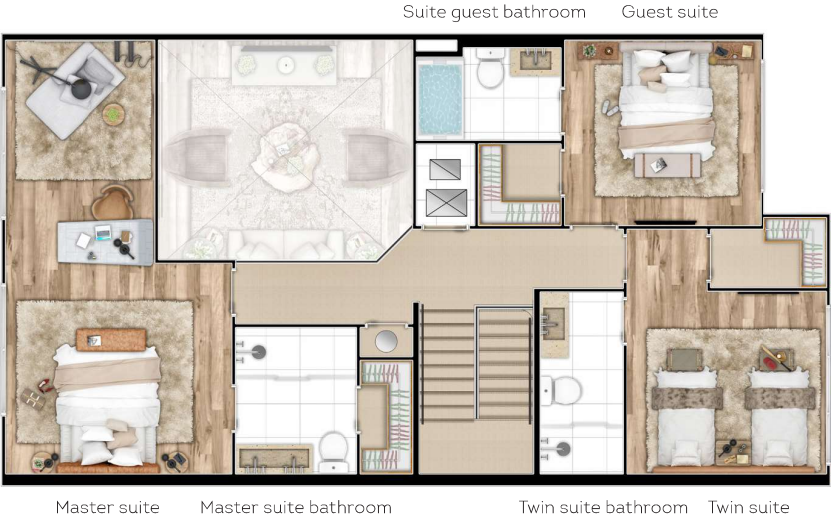

ROME - 3 suites houses

3 bedrooms and 3.5 bathrooms
Total footage: 2,900 sqft (269.41 m2)
Interior footage: 2,128 sqft (197.69 m2)

1st floor

2nd floor

Metrics listed above are subject to change upon construction.