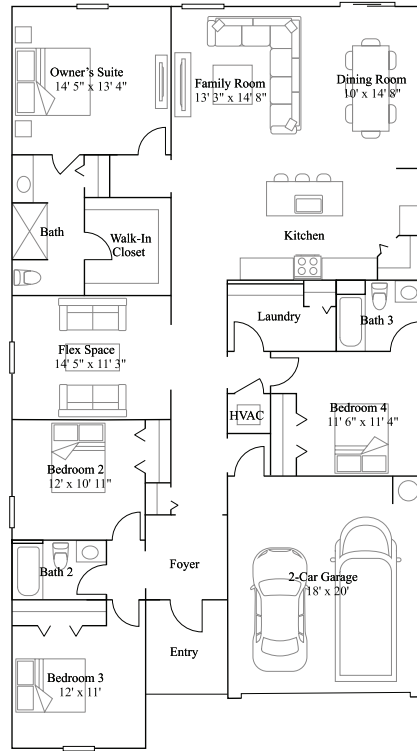

# Dawn

4 bd . 3 ba . 2,174 ft<sup>2</sup>

## 1st Floor