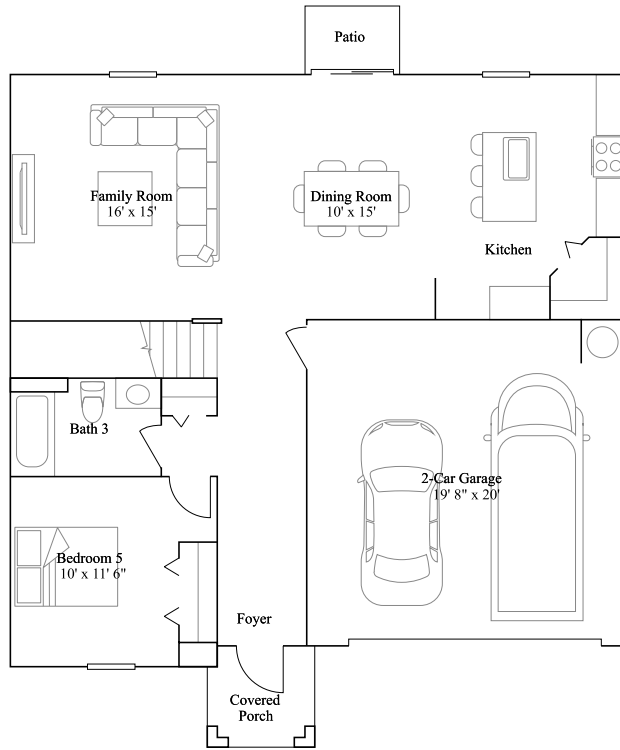

Eclipse

5 bd . 3 ba . 2,451 ft²

Eclipse at Estate Key Collections in Lake Wales, FL

1st Floor

2nd Floor