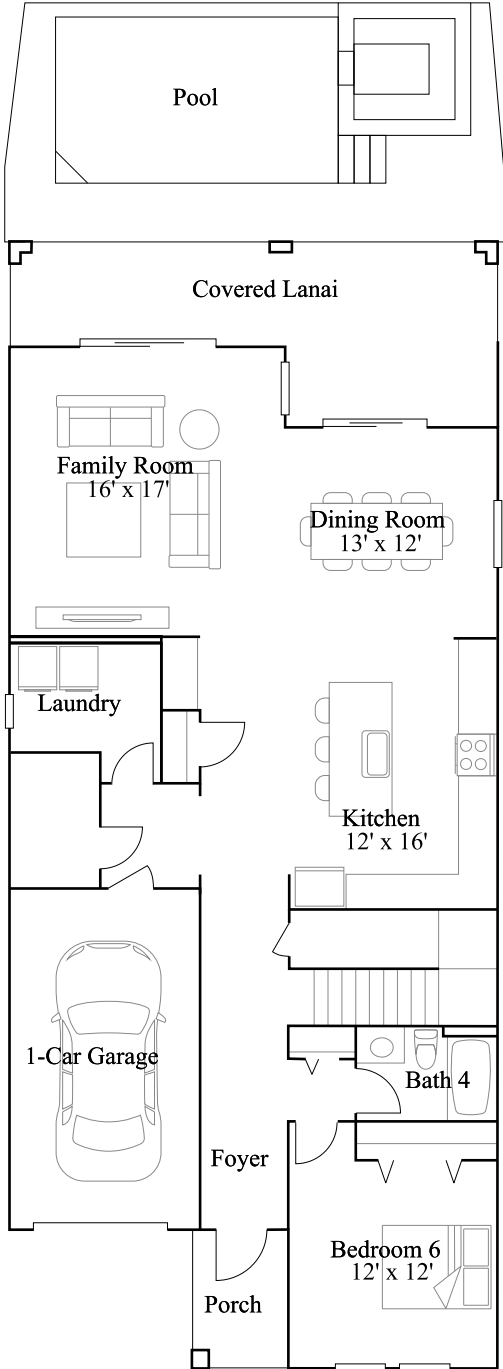

# Majesty Palm

Reunion Village

3,275 sq. ft.

0-story

6 bed · 5 ba

1 car garage

Exterior D1M

Exterior D2M

# Majesty Palm

Reunion Village

3,275 sq. ft.  
0-story  
6 bed · 5 ba  
1 car garage

## 1st Floor

## 2nd Floor