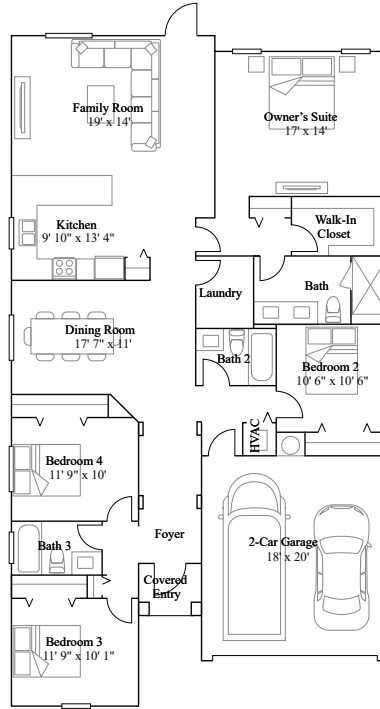

# Anchor

Available options include: Optional living/dining room

4 bd . 3 ba . 1,982 ft<sup>2</sup>

1st Floor

Available Exteriors

Exterior A

Exterior B