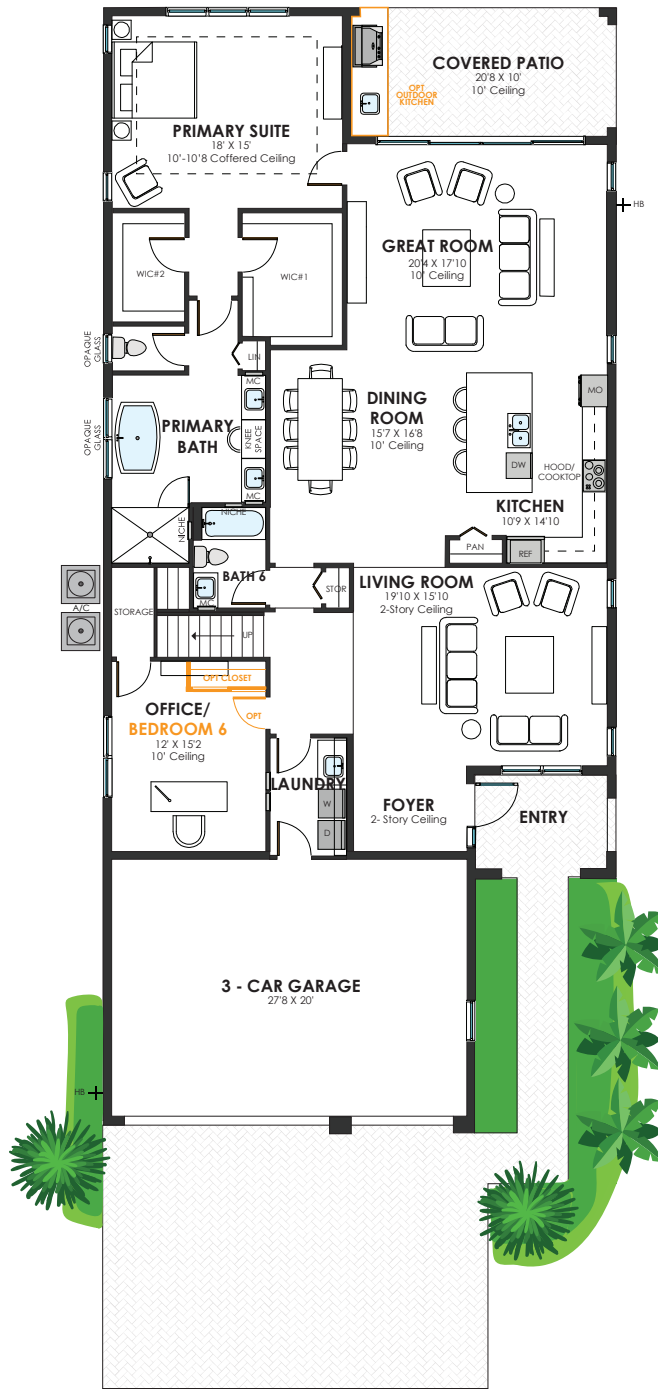

4,096 A/C SF
4,990 TOTAL SF

FIRST FLOOR