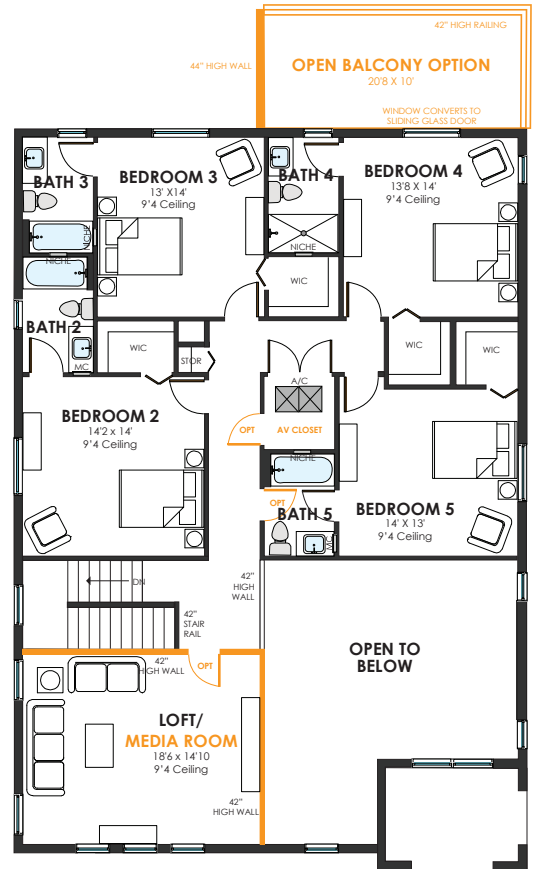

SECOND FLOOR