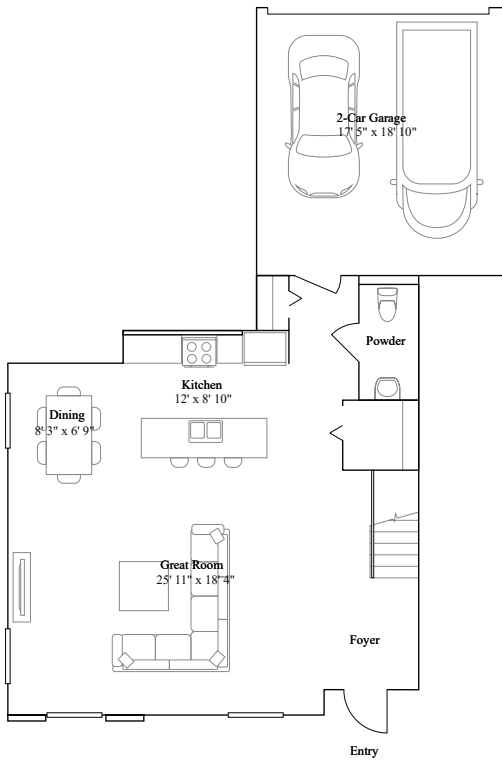

# Terrasse

3 bd . 2 ba . 1 half ba . 1,599 ft<sup>2</sup>

1st Floor

2nd Floor

Available Exteriors

Exterior A1