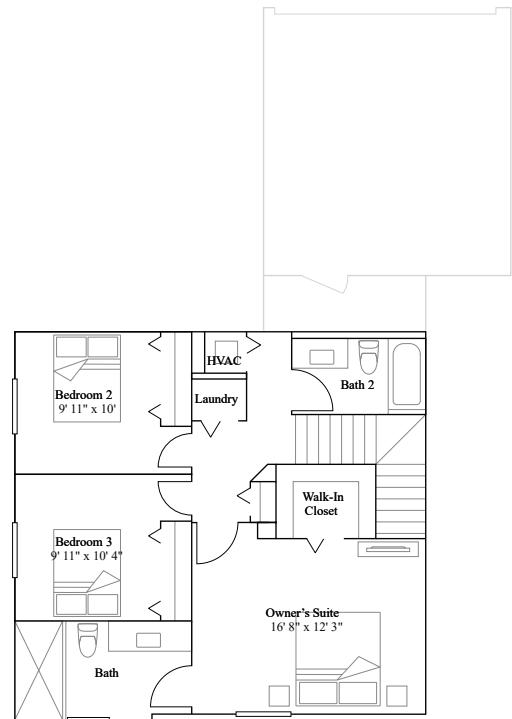

# Terrasse

3 bd . 2 ba . 1 half ba . 1,599 ft<sup>2</sup>

1st Floor

2nd Floor

Available Exteriors

Exterior A1